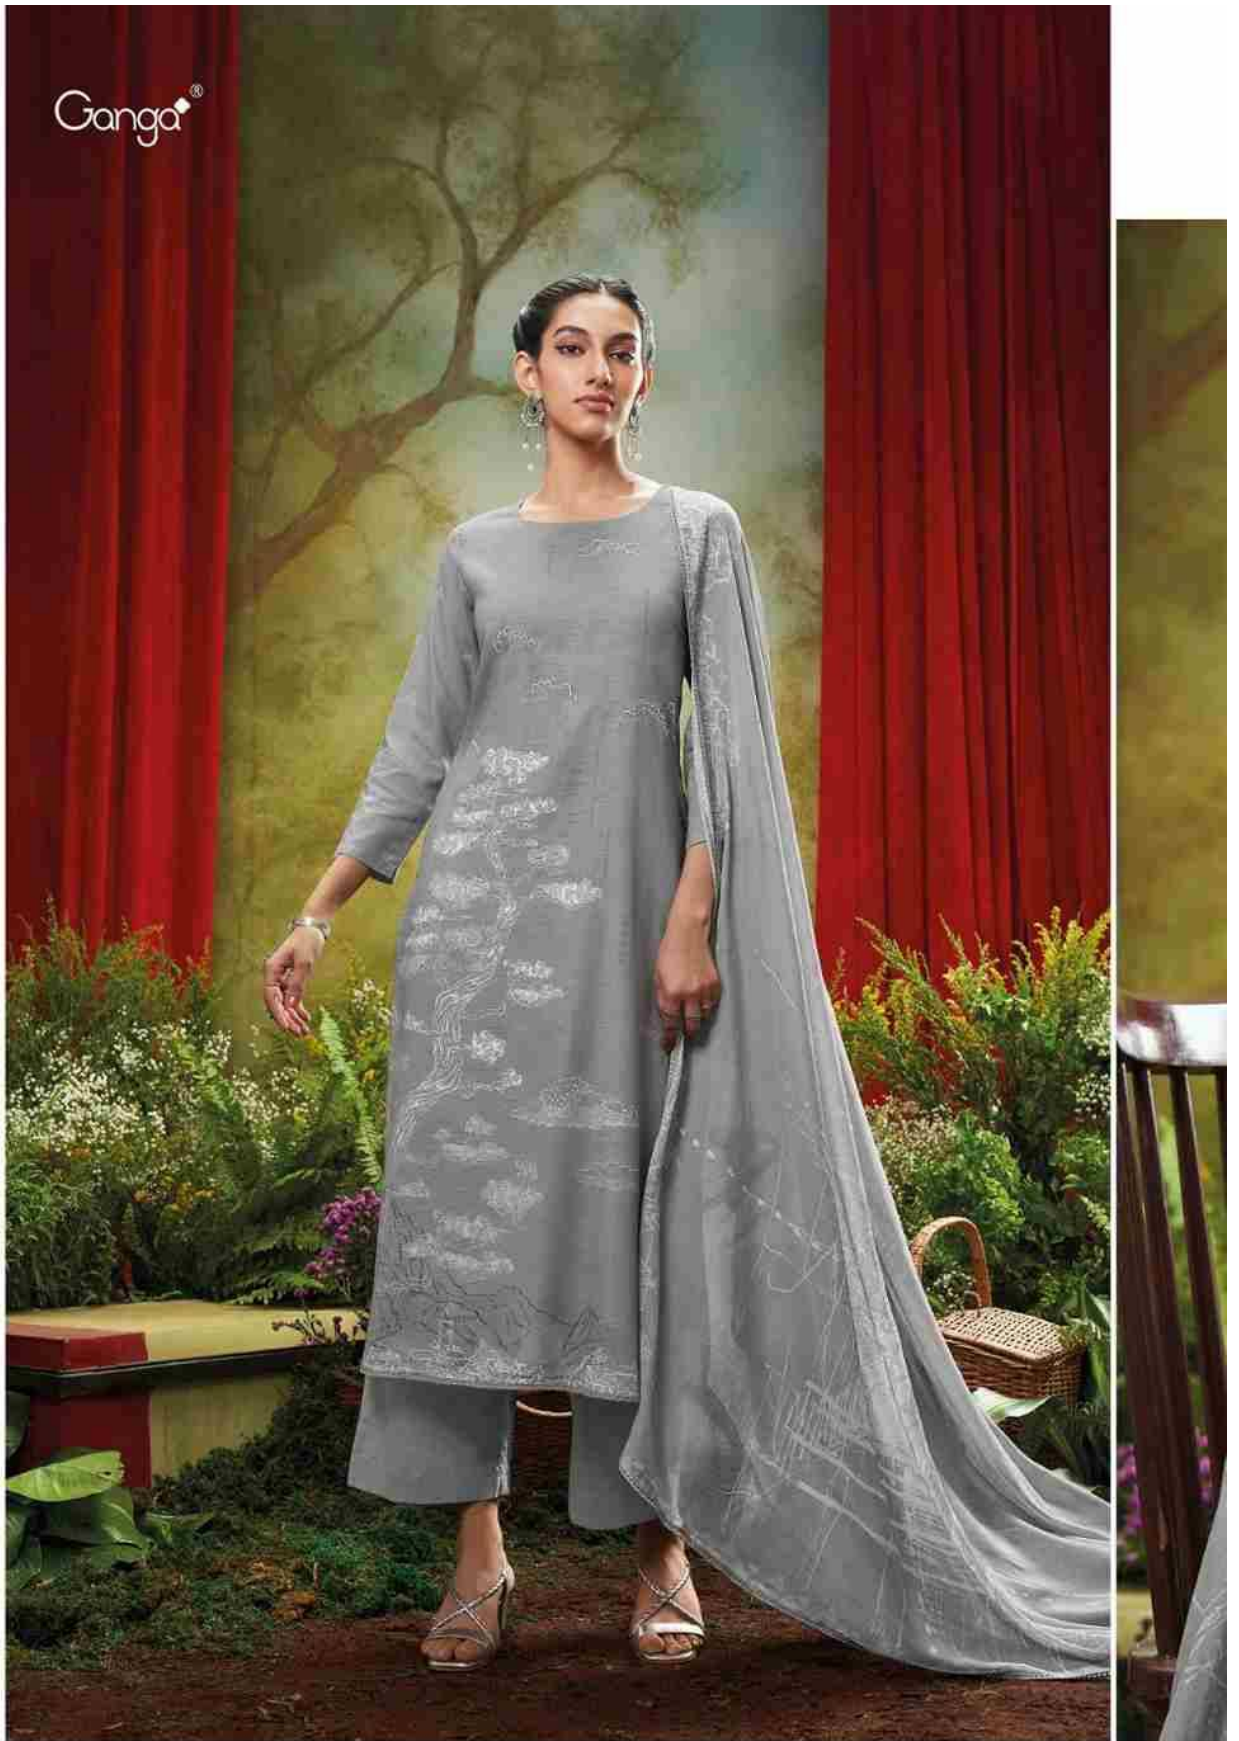

Ganga®

Veda

Ganga®

Ganga®

Ganga®

Ganga®

Ganga®

C1961

C1962

C1963

C1964

C1965

C1966

Ganga®
Veda

PRODUCT NAME	VEDA
D.NO.	C1961 TO C1966
DESCRIPTION	<p>TOP PREMIUM PATTERN PRINTED WITH HAND EMBROIDERY, HAND WORK AND CROCHET LACE.</p> <p>BOTTOM PREMIUM COTTON SOLID COLOR.</p> <p>DUPATTA PREMIUM BEMBERG LAWN PRINTED WITH CROCHET LACE.</p>
HSN CODE	520851
WHOLESALE PRICE	1940/- EACH+GST(EXTRA)