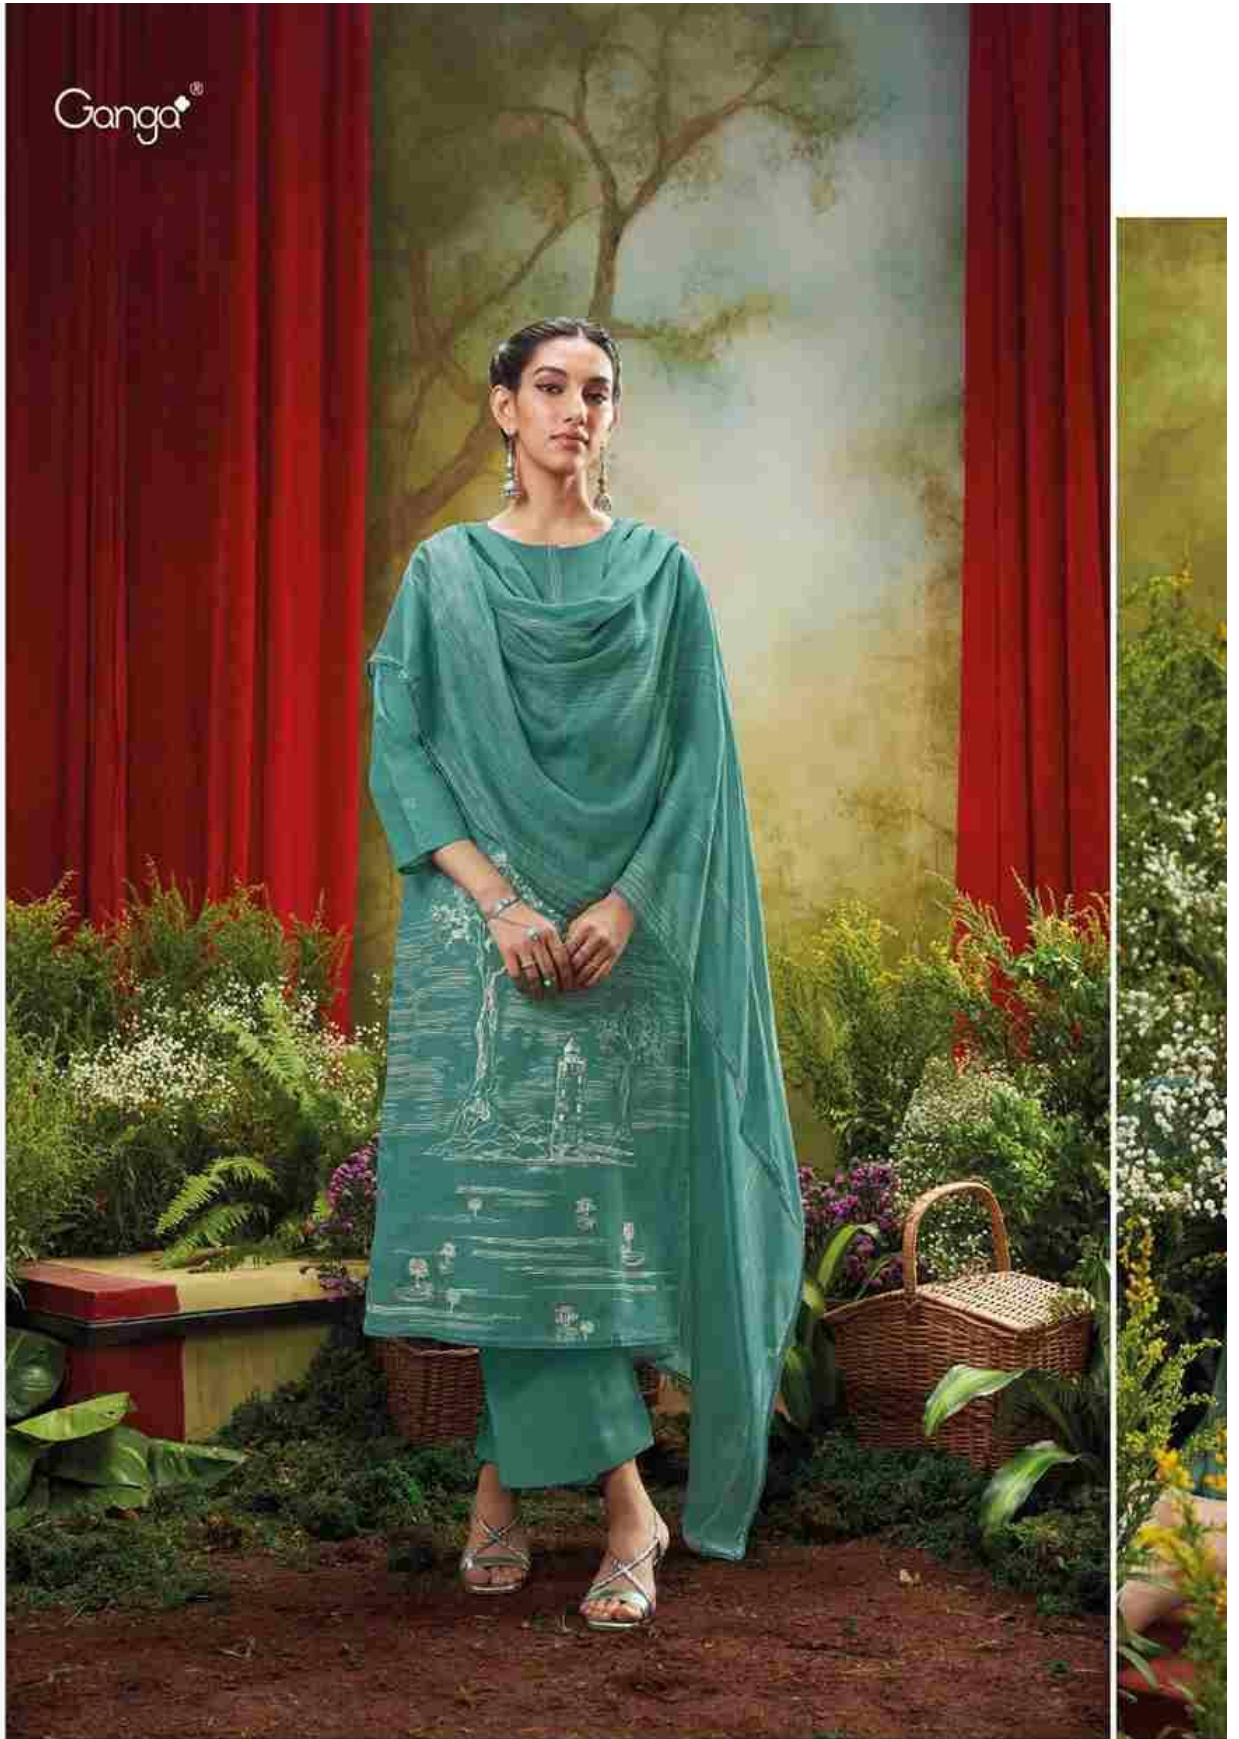

Ganga®

Veda

Ganga®

Ganga®

Ganga®

Ganga®

Ganga®

C1961

C1962

C1963

C1964

C1965

C1966

Ganga®
Veda

PRODUCT NAME	VEDA
D.NO.	C1961 TO C1966
DESCRIPTION	<p>TOP PREMIUM PATTERN PRINTED WITH HAND EMBROIDERY, HAND WORK AND CROCHET LACE.</p> <p>BOTTOM PREMIUM COTTON SOLID COLOR.</p> <p>DUPATTA PREMIUM BEMBERG LAWN PRINTED WITH CROCHET LACE.</p>
HSN CODE	520851
WHOLESALE PRICE	1940/- EACH+GST(EXTRA)