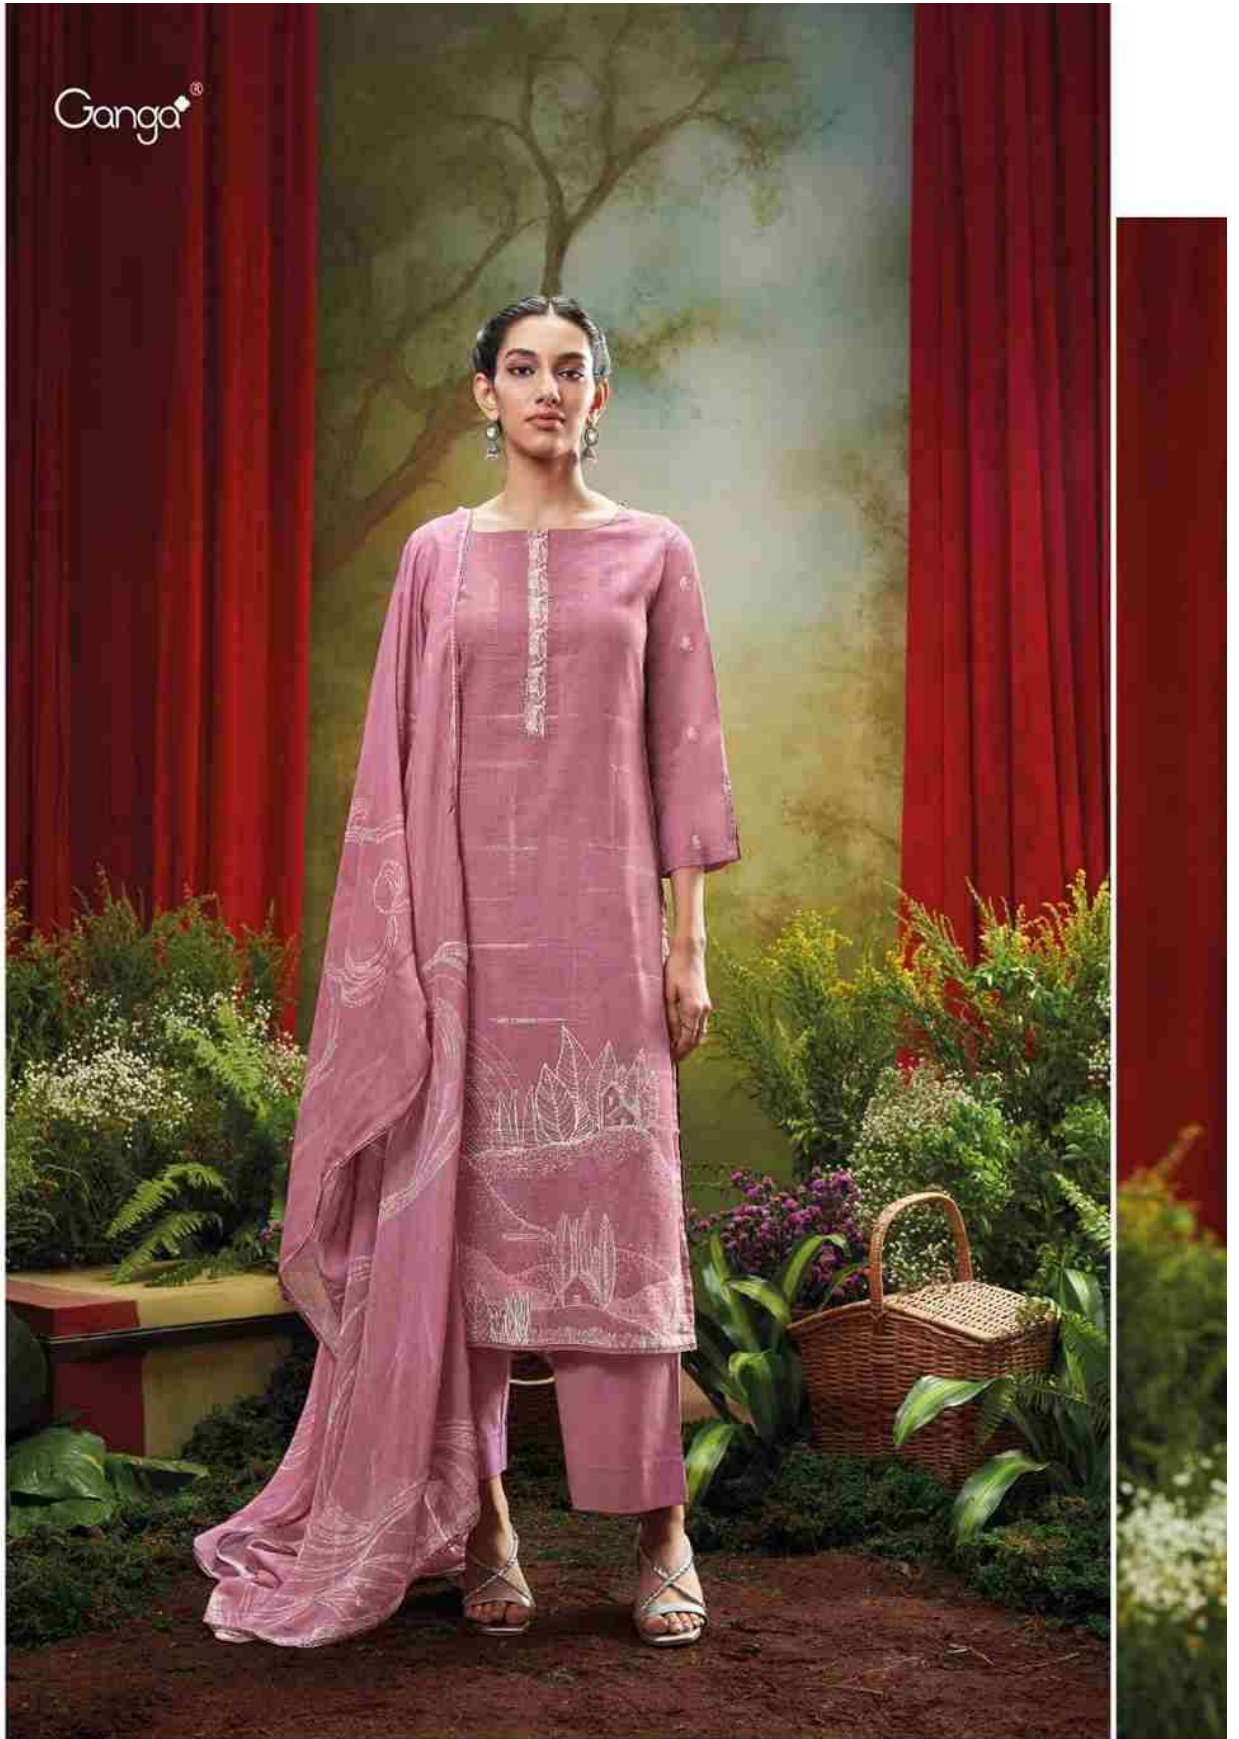

Ganga®

Veda

Ganga®

Ganga®

Ganga®

Ganga®

Ganga®

C1961

C1962

C1963

C1964

C1965

C1966

Ganga®
Veda

PRODUCT NAME	VEDA
D.NO.	C1961 TO C1966
DESCRIPTION	<p>TOP PREMIUM PATTERN PRINTED WITH HAND EMBROIDERY, HAND WORK AND CROCHET LACE.</p> <p>BOTTOM PREMIUM COTTON SOLID COLOR.</p> <p>DUPATTA PREMIUM BEMBERG LAWN PRINTED WITH CROCHET LACE.</p>
HSN CODE	520851
WHOLESALE PRICE	1940/- EACH+GST(EXTRA)