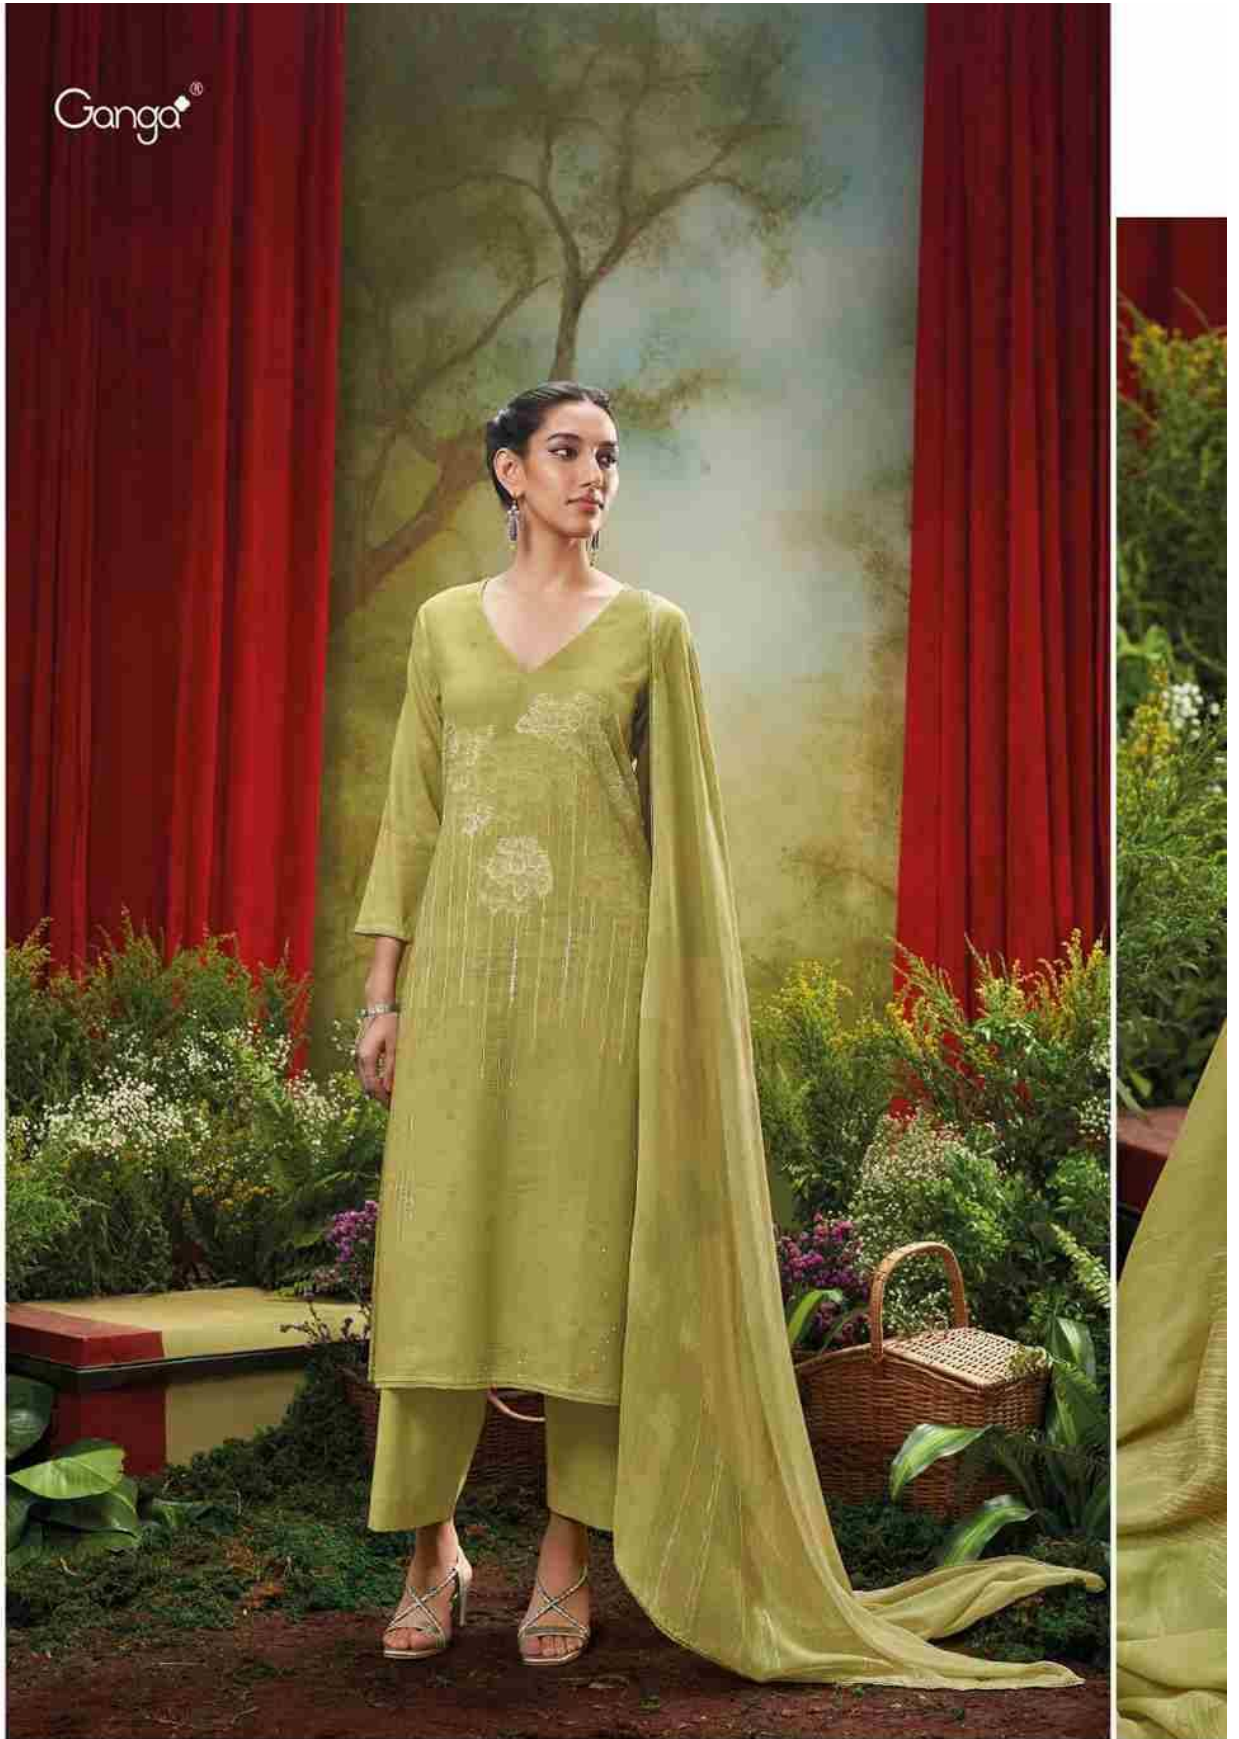

Ganga®

Veda

Ganga®

Ganga®

Ganga®

Ganga®

Ganga®

C1961

C1962

C1963

C1964

C1965

C1966

Ganga®
Veda

PRODUCT NAME	VEDA
D.NO.	C1961 TO C1966
DESCRIPTION	<p>TOP PREMIUM PATTERN PRINTED WITH HAND EMBROIDERY, HAND WORK AND CROCHET LACE.</p> <p>BOTTOM PREMIUM COTTON SOLID COLOR.</p> <p>DUPATTA PREMIUM BEMBERG LAWN PRINTED WITH CROCHET LACE.</p>
HSN CODE	520851
WHOLESALE PRICE	1940/- EACH+GST(EXTRA)