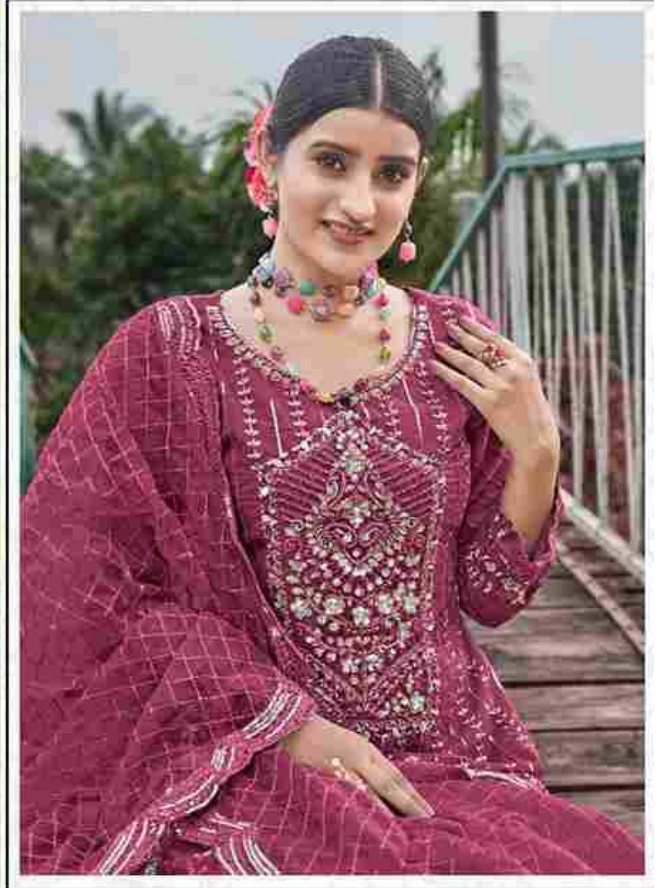

SIZE:-

**TOP - ORGANZA WITH EMBROIDERY
KHATLI WORK**

BOTTOM - VISCOS SILK

DUPATTA - ORGANZA WITH EMBROIDERY

Motifz
FASHION FORWARD

R-1115-B

**READY MADE
COLLECTION**

SIZE:-

**TOP - ORGANZA WITH EMBROIDERY
KHATLI WORK**

BOTTOM - VISCOS SILK

DUPATTA - ORGANZA WITH EMBROIDERY

Motifz
FASHION FORWARD

R-1115-C

**READY MADE
COLLECTION**

SIZE:-

**TOP - ORGANZA WITH EMBROIDERY
KHATLI WORK**