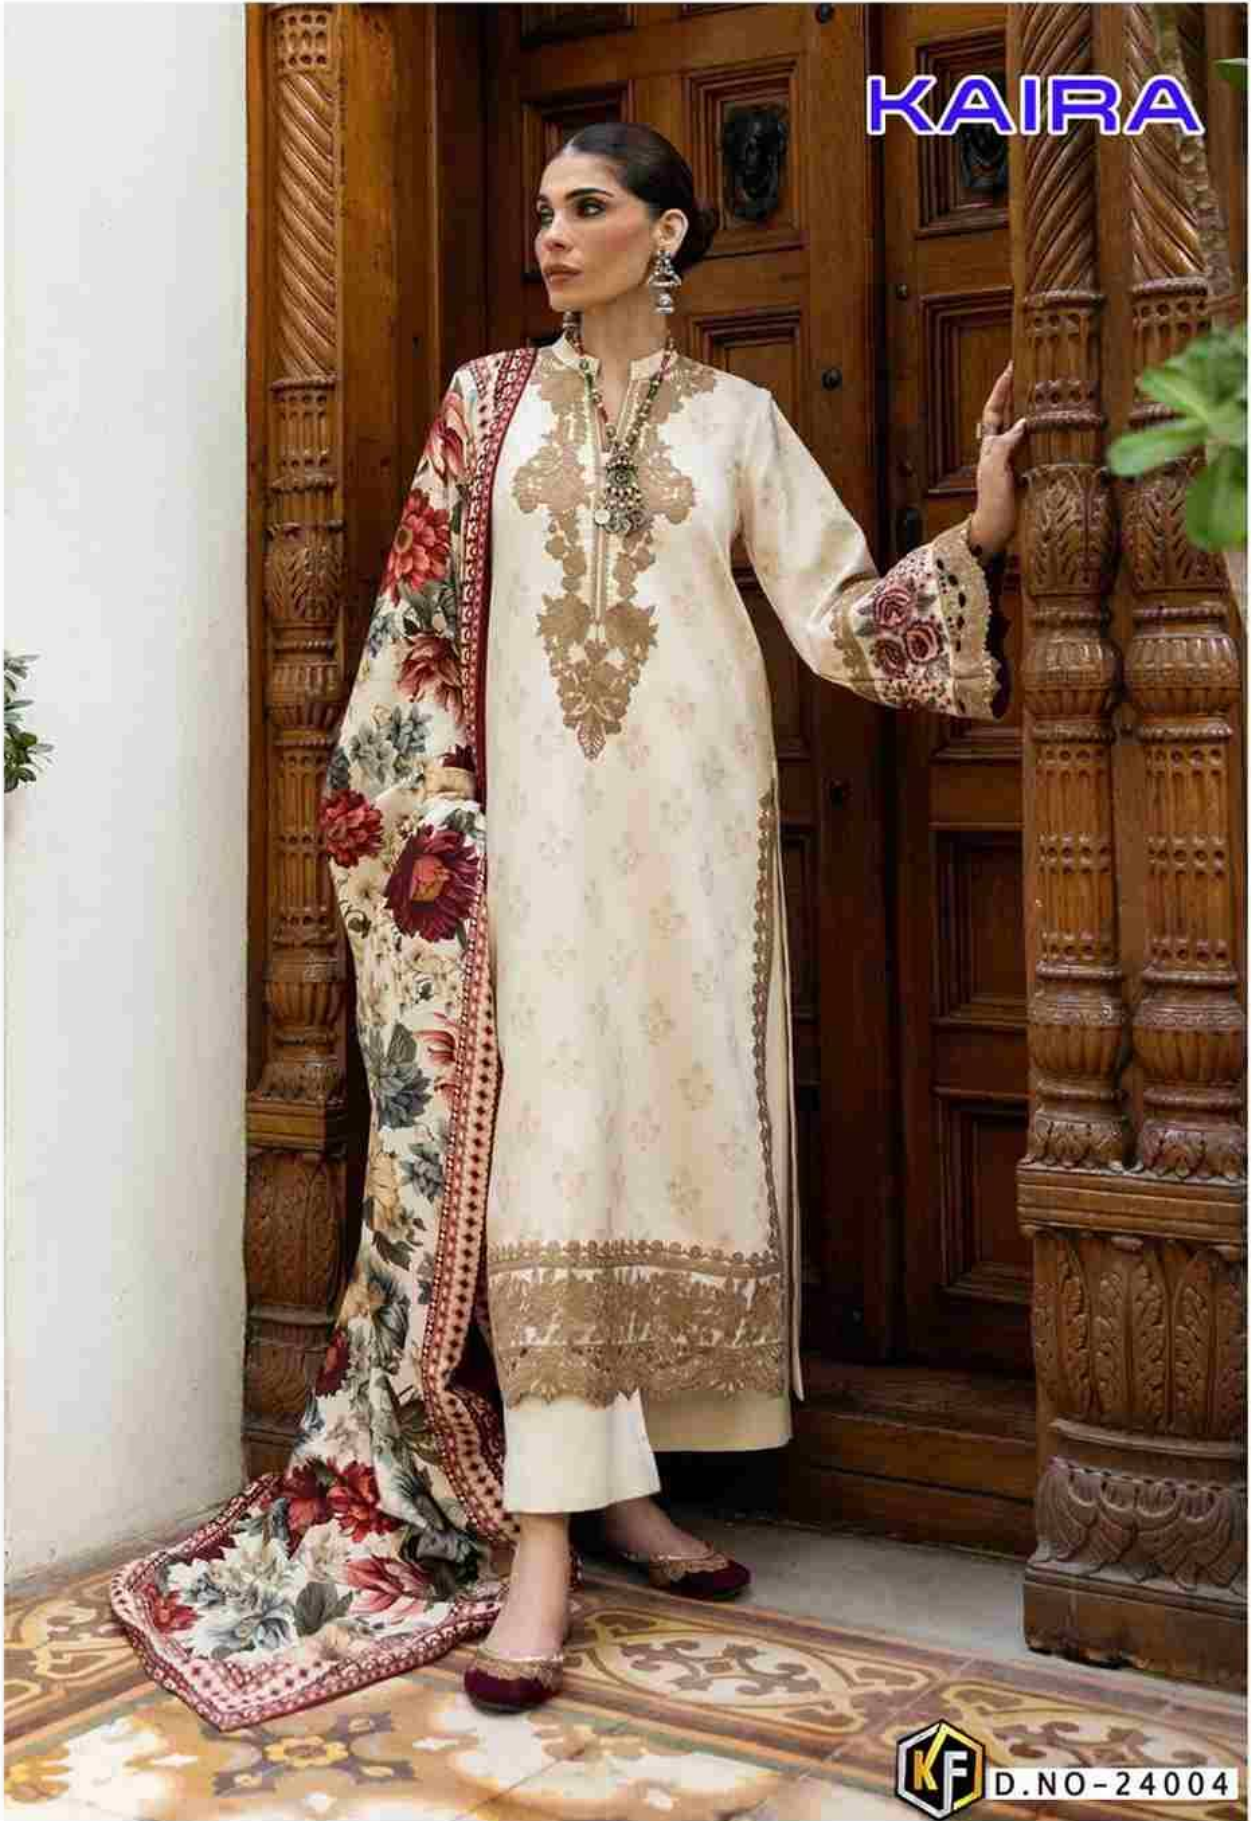

KAIRA

KF D.NO-24004