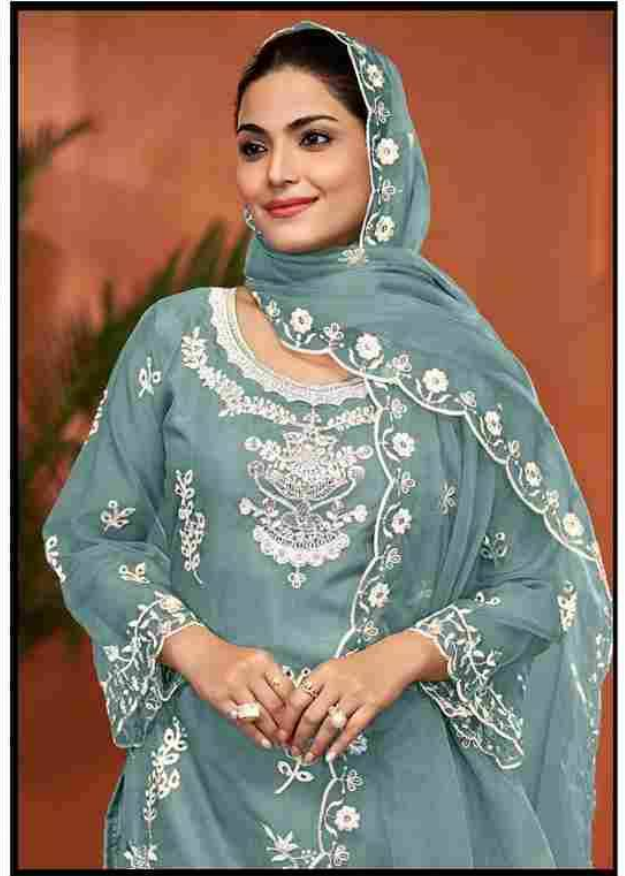

TOP - ORGANZA HEAVY EMBROIDERED WITH JARKAN WORK

BOTTOM - INNER - DULL SHANTOON

DUPATTA - ORGANZA HEAVY EMBROIDERED

B-119 B

TOP - ORGANZA HEAVY EMBROIDERED WITH JARKAN WORK

BOTTOM - INNER - DULL SHANTOON

DUPATTA - ORGANZA HEAVY EMBROIDERED

B-119 A

TOP - ORGANZA HEAVY EMBROIDERED WITH JARKAN WORK

BOTTOM - INNER - DULL SHANTOON

DUPATTA - ORGANZA HEAVY EMBROIDERED

B-119 B

TOP - ORGANZA HEAVY EMBROIDERED WITH JARKAN WORK

BOTTOM - INNER - DULL SHANTOON

DUPATTA - ORGANZA HEAVY EMBROIDERED

B-119 C

TOP - ORGANZA HEAVY EMBROIDERED WITH JARKAN WORK

BOTTOM - INNER - DULL SHANTOON

DUPATTA - ORGANZA HEAVY EMBROIDERED

B-119 D

B - 119 A

B - 119 B