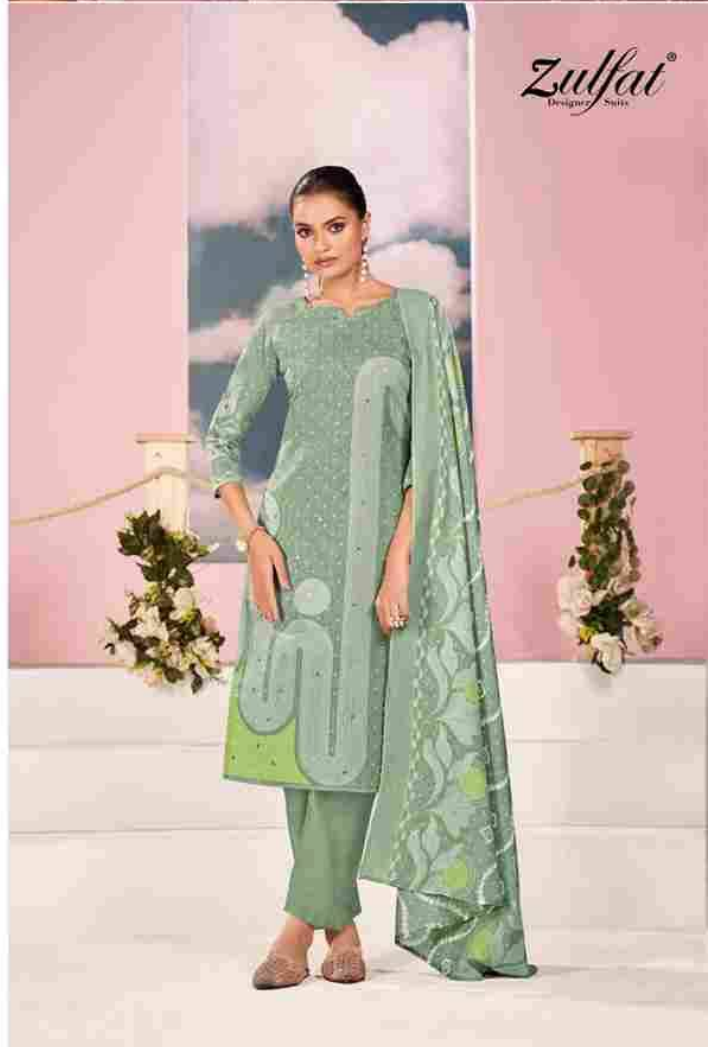

587-003

Zulfat®
Designer Suits