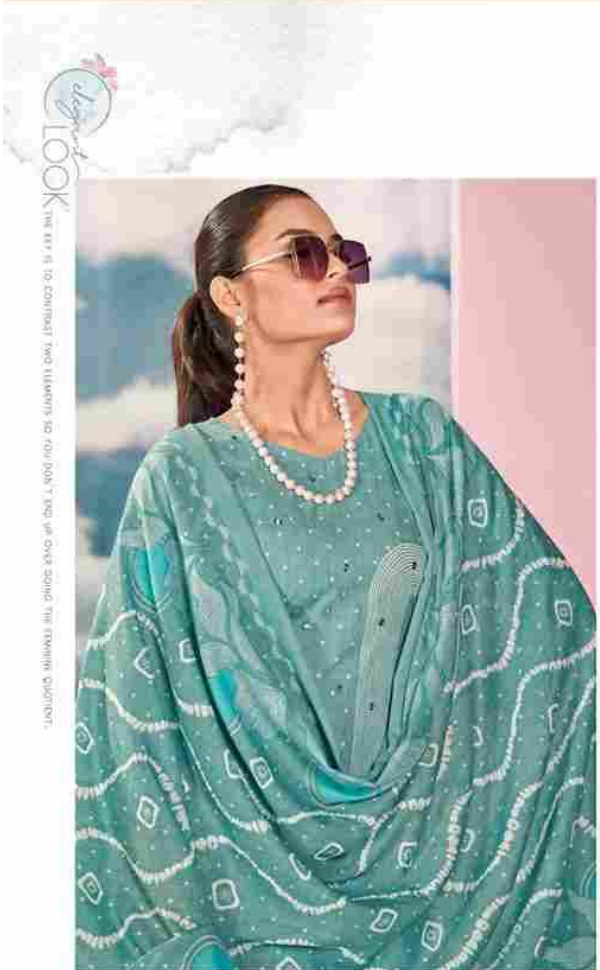

by *Arshiya*
GLAMOUR

587-005

Zulfat®
Designer Suits

Zulfat®
Designer Suits

fabrics FASHION

USE FABRICS, BOLD PATTERNS AND SUMPTUOUS DETAILING
ADORN MODERN SILHOUETTES.

587-006

English
LOOK THE KEY IS TO CONTRAST TWO ELEMENTS TO YOUR LOOK AND UP YOUR STYLE. THE FINISH QUANTITY.