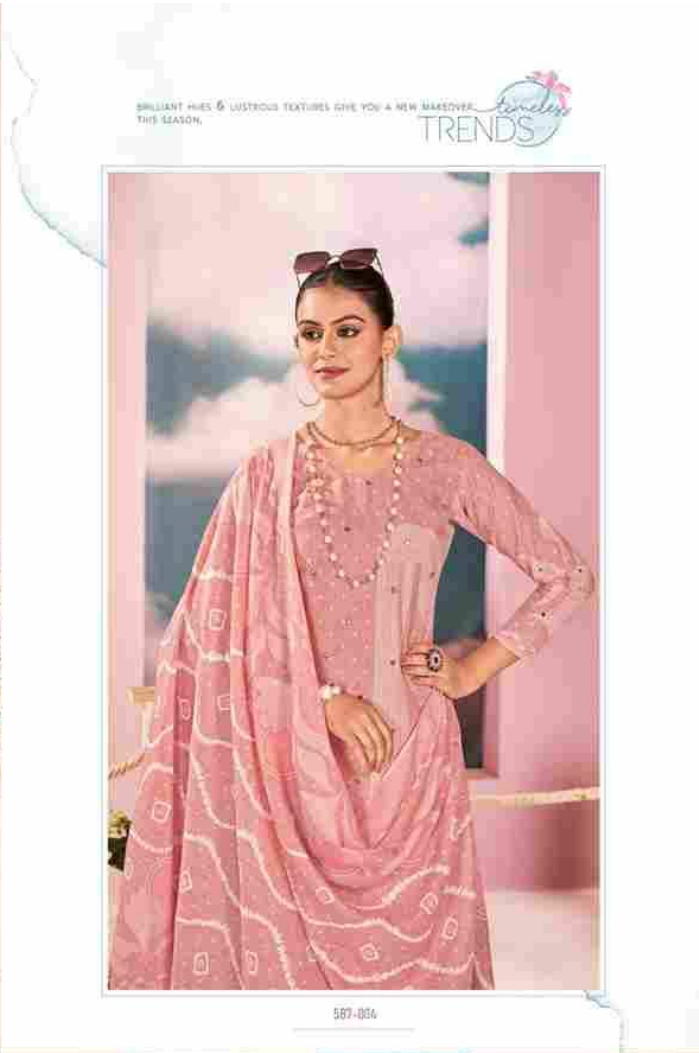

BRILLIANT HUES & LUSTROUS TEXTURES GIVE YOU A NEW MAKEOVER THIS SEASON.

by *Arshiya*
TRENDS

587-004