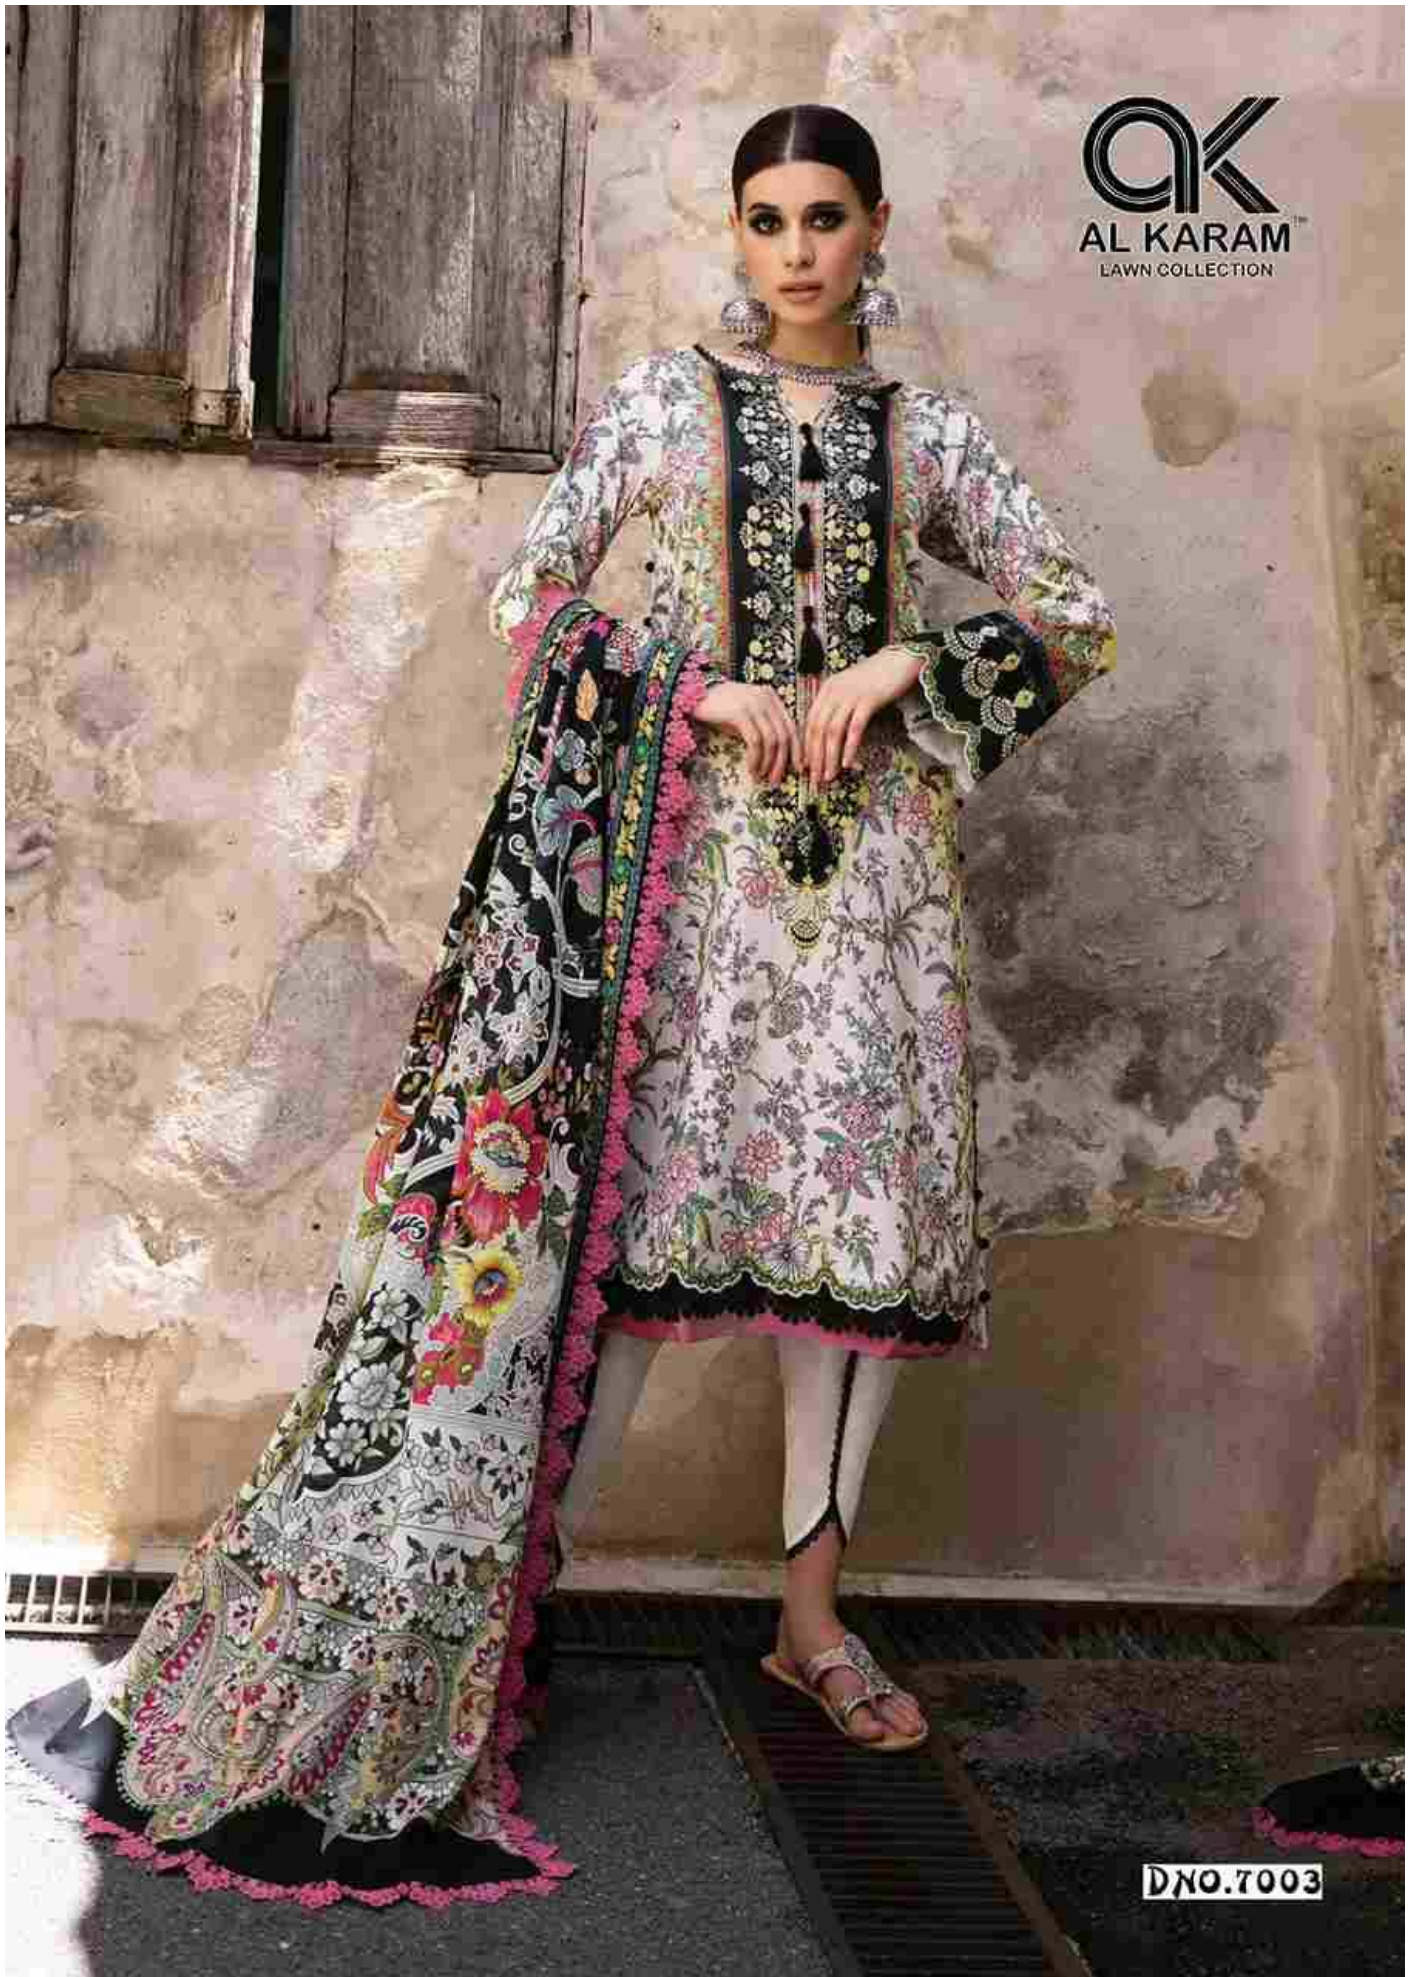

A woman with brown hair tied back with a large black bow is sitting on an ornate wooden chair. She is wearing a black dress with gold floral embroidery and a sheer, patterned shawl. She is smiling and looking towards the camera. The background is a blurred outdoor setting with greenery and a wooden fence.

**AK**  
**AL KARAM**<sup>TM</sup>  
LAWN COLLECTION

**Queen's**  
court Vol.07

**AK**  
**AL KARAM**<sup>TM</sup>  
LAWN COLLECTION

**DNO.7001**

**AK**  
**AL KARAM™**  
LAWN COLLECTION

**DNO.7002**

**AK**  
**AL KARAM**  
LAWN COLLECTION