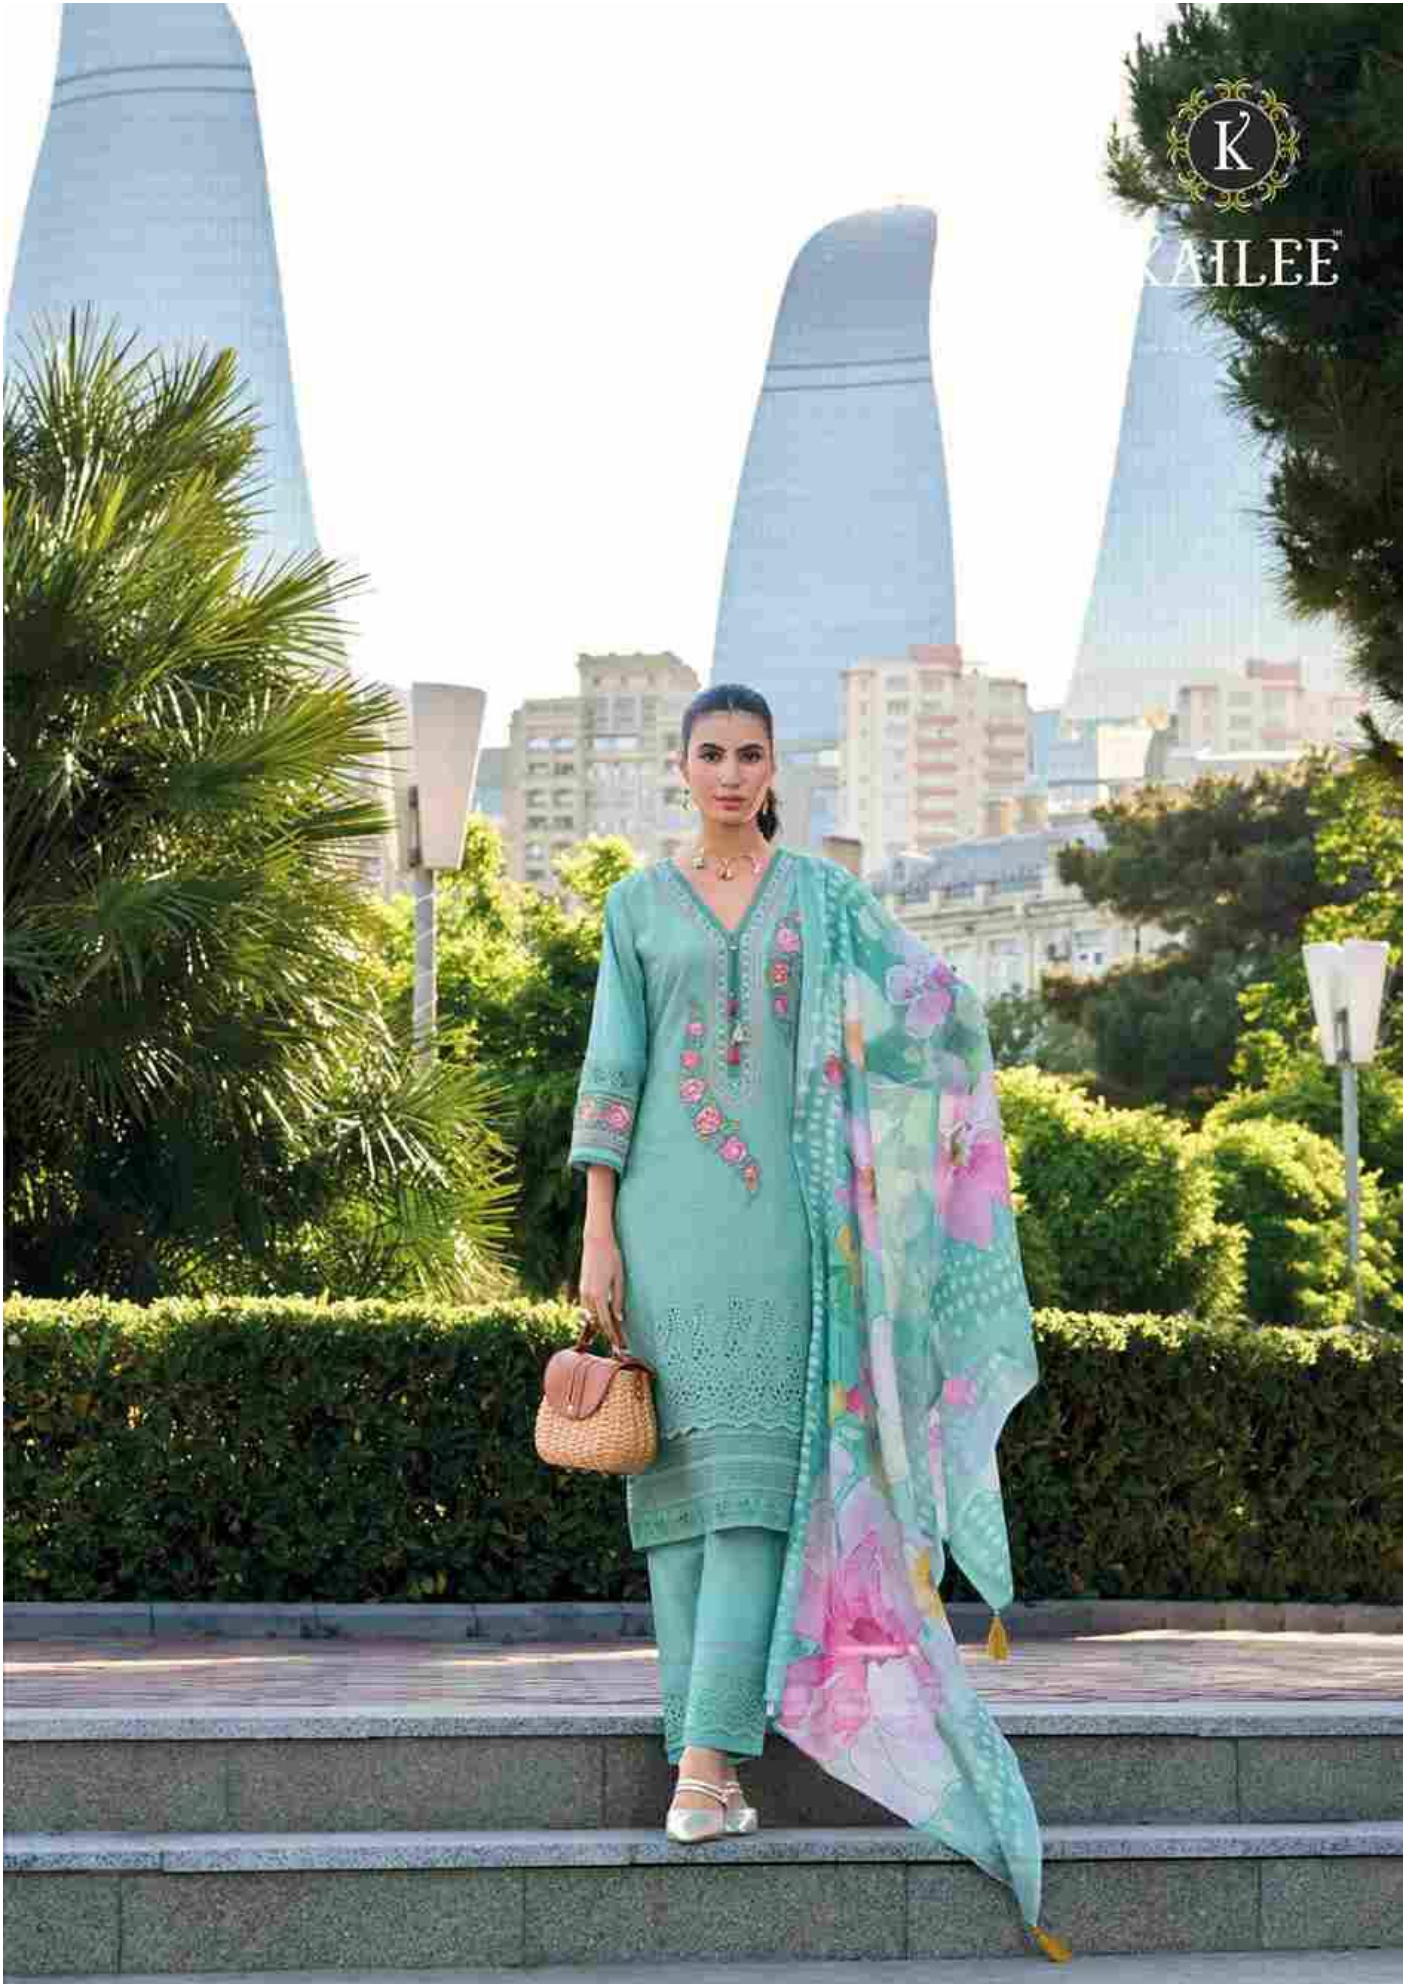

KAILEE™

*Style*  
THE FINEST QUALITY WEAR

Suffy

KAILEE™

*A girl should be two things: classy and fabulous*

42722

KAILEE

*Dress shabbily and they remember the dress; dress impeccably and they remember the woman*

42724

42725

KAILEE™

*fashion*

DESIGNER: LUBNA KHAN

42726

42721

42722