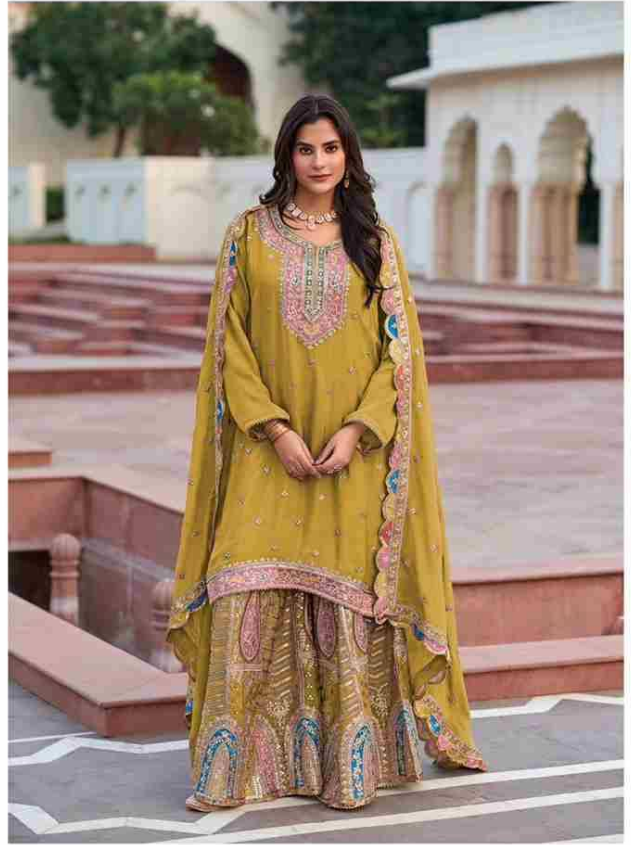

Your Choice[®]

ZEE NAT
— READYMADE ETHNIC WEAR —

1001

Your Choice[®]

1001

1002

1003

1004