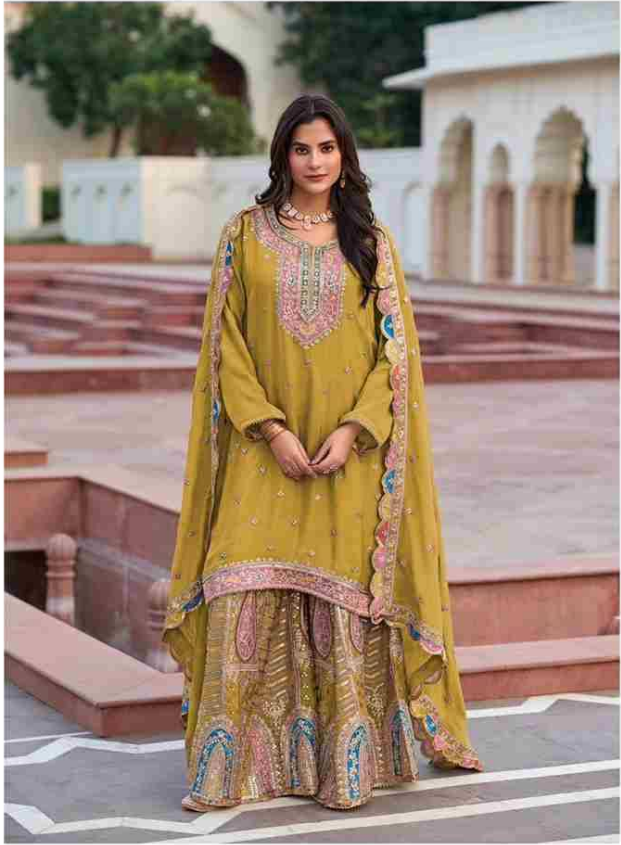

Your Choice[®]

ZEE NAT
— READYMADE ETHNIC WEAR —

1001

Your Choice[®]

1001

1002

1003

1004