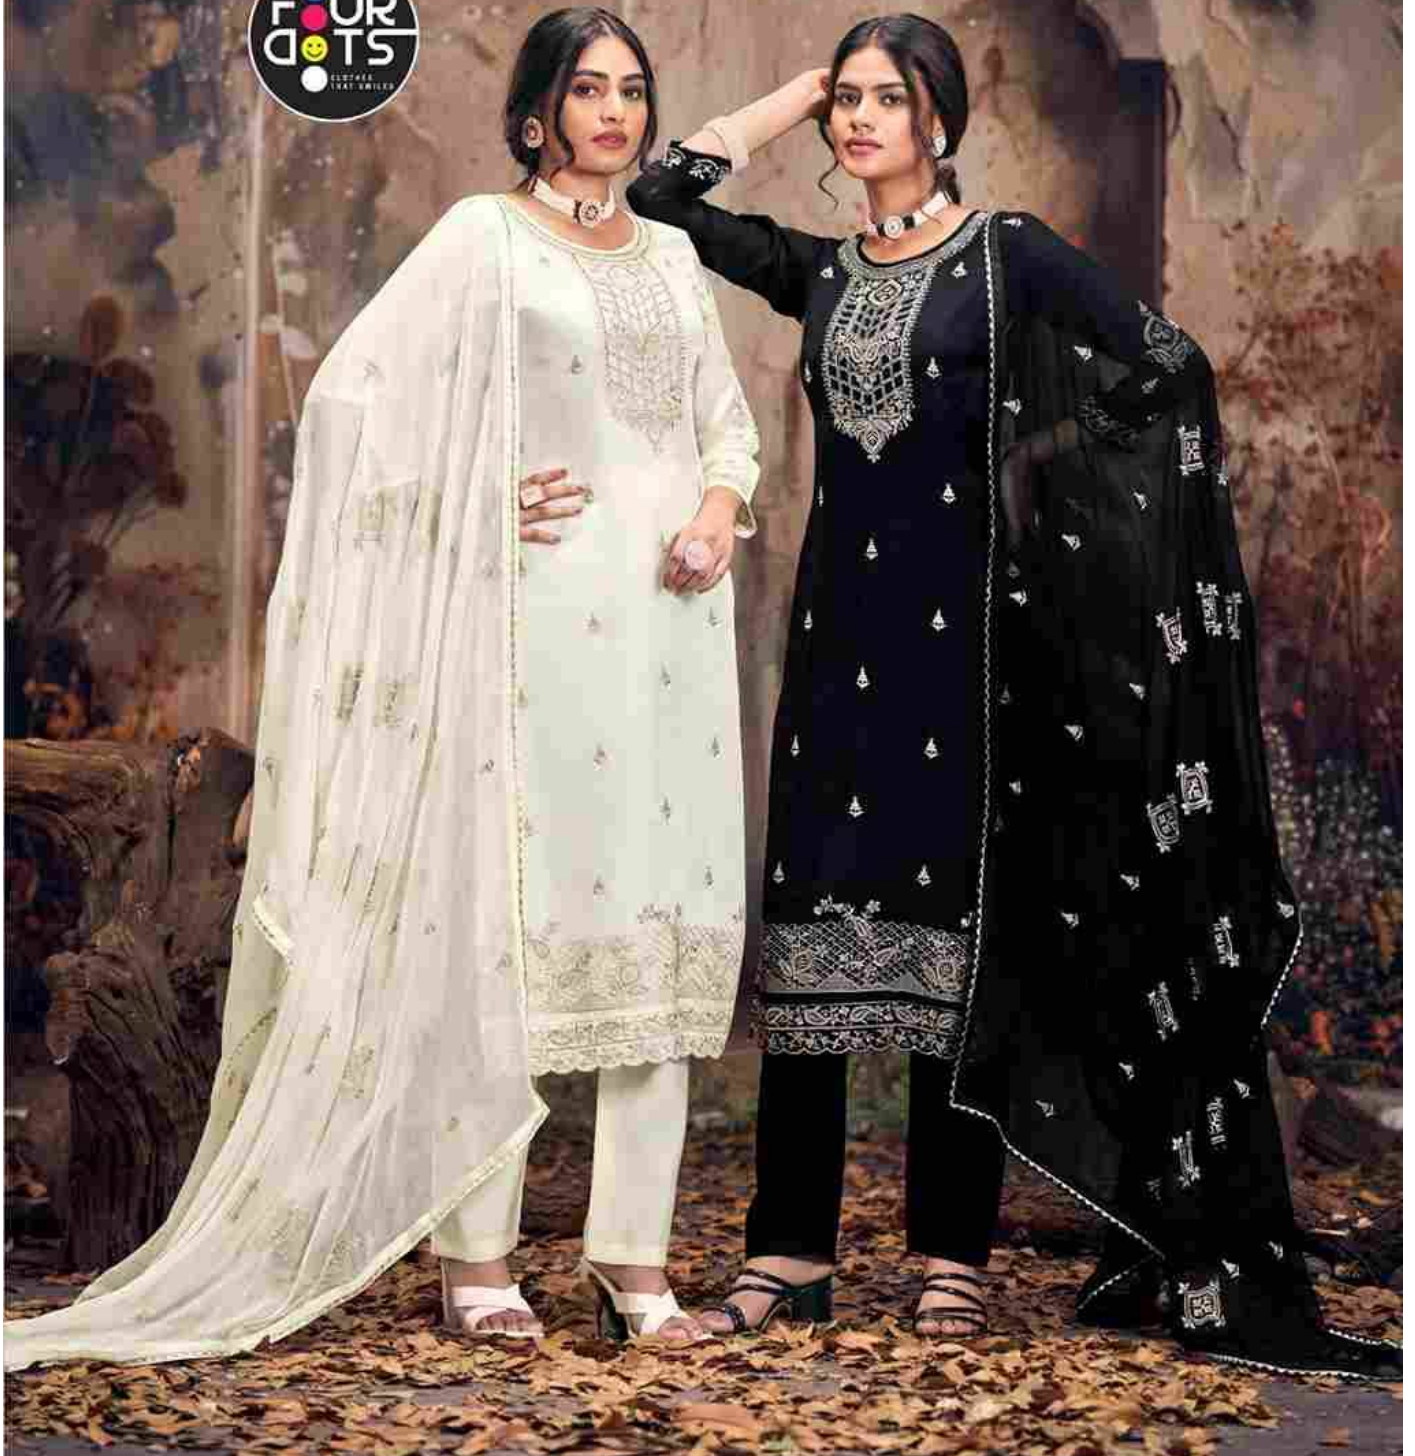

WHITE HOUSE

The unlimited temptation.

Dressing is a way of life.

D.NO-F-1302

F-1301

F-1302

[TOP]
VISCOSE ORGANZA WORK AND JERKAN WORK
[BOTTOM]
MUSLIN
[DUPATTA]
VISCOSE JERMAN WORK