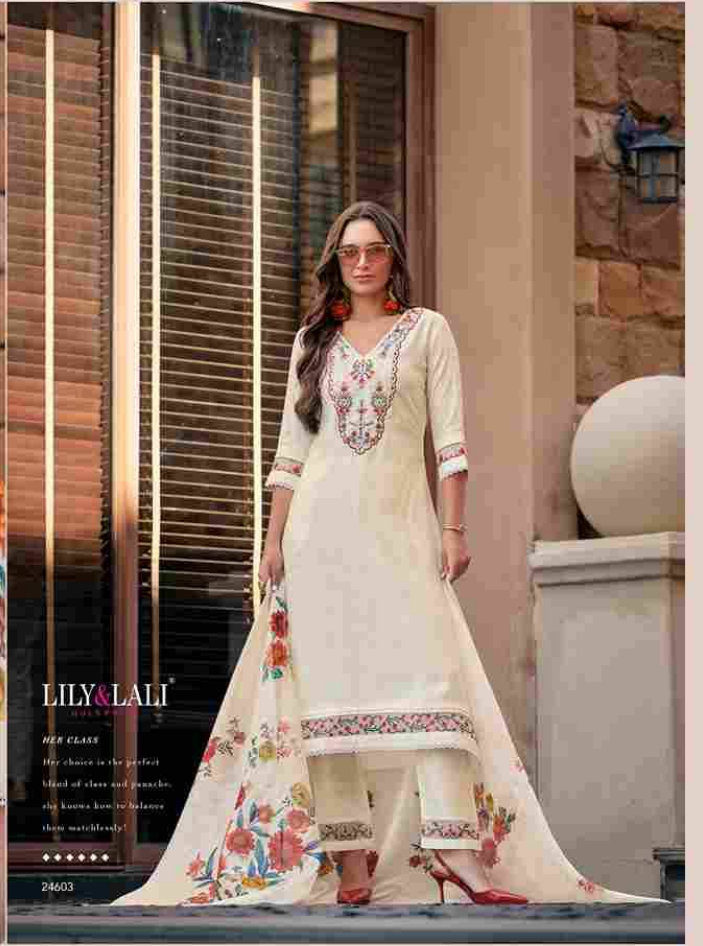

LILY & LALI[®]
GULS PRIDE
A PRODUCT OF *fiona* GROUP

SRIVALLI

VOL : 2

LALI
NEW ARRIVAL
2025
COLLECTION

LILY & LALI

HER BEAUTY

Her beauty lies within her happiness,
she stays every look with her happy vibes!

◆◆◆◆◆
24602

LILY&LALI®
GULS PRIDE

HER VIBES
Her vibes are
flamboyant, her
presence turns any occasion
into a festival!
◆◆◆◆◆
24605

LILY&LALI
GIVE DAILY

HER SUKHA
Her style is a
perfect combination
of tradition and
modernity,
the two combined
with her taste!
◆◆◆◆◆
24606

A PRODUCT OF **friona** GROUP

FABRICS DETAILS

TOP
HANDWORK AND EMBROIDERY ON
VISCOUSE SILK FABRICS

-
DUPATTA
ORGANZA PRINT DUPATTA (36") WITH FANCY LACE AND TUSSELE

-
BOTTOM
VISCOUSE SILK PANT WITH ORGANZA EMBROIDERY LACE
SIZE

M,L,XL,XXL,3XL

NOTE: POCKET INSIDE THE PANT

@LILYLALI2023