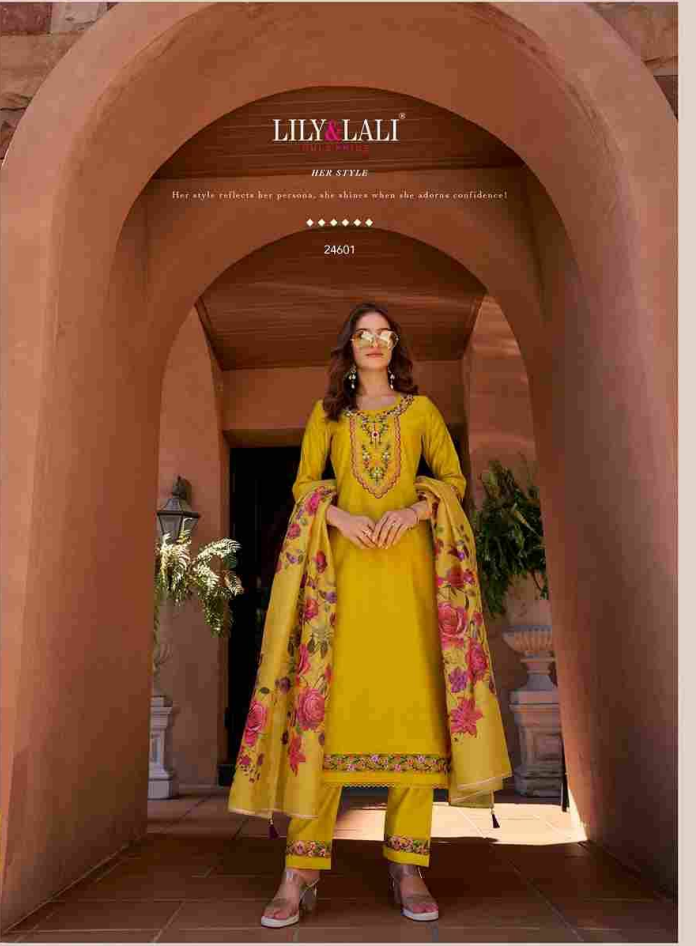

LILY & LALI[®]
GULS PRIDE
A PRODUCT OF *fiona* GROUP

SRIVALLI

VOL : 2

LALI
NEW ARRIVAL
2025
COLLECTION

LILY & LALI

HER BEAUTY

Her beauty lies within her happiness,
she stays every look with her happy vibes!

◆◆◆◆◆
24602

LILY&LALI®
GULS PRIDE

HER VIBES
Her vibes are
flamboyant, her
presence turns any occasion
into a festival!
◆◆◆◆◆
24605

LILY&LALI
GIVE DAILY

HER SUKHA
Her style is a
perfect combination
of tradition and
modernity,
the two combined
with her taste!
◆◆◆◆◆
24606

24601

24602

24605

24606

24603

24604

LILY&LALI[®]
 GULSPRIDE
 A PRODUCT OF **fronda** GROUP
SRIVALI
 VOL : 2

LILY & LALI[®]
GULS PRIDE

M,L,XL,XXL,3XL

NOTE: POCKET INSIDE THE PANT

@LILYLALI2023