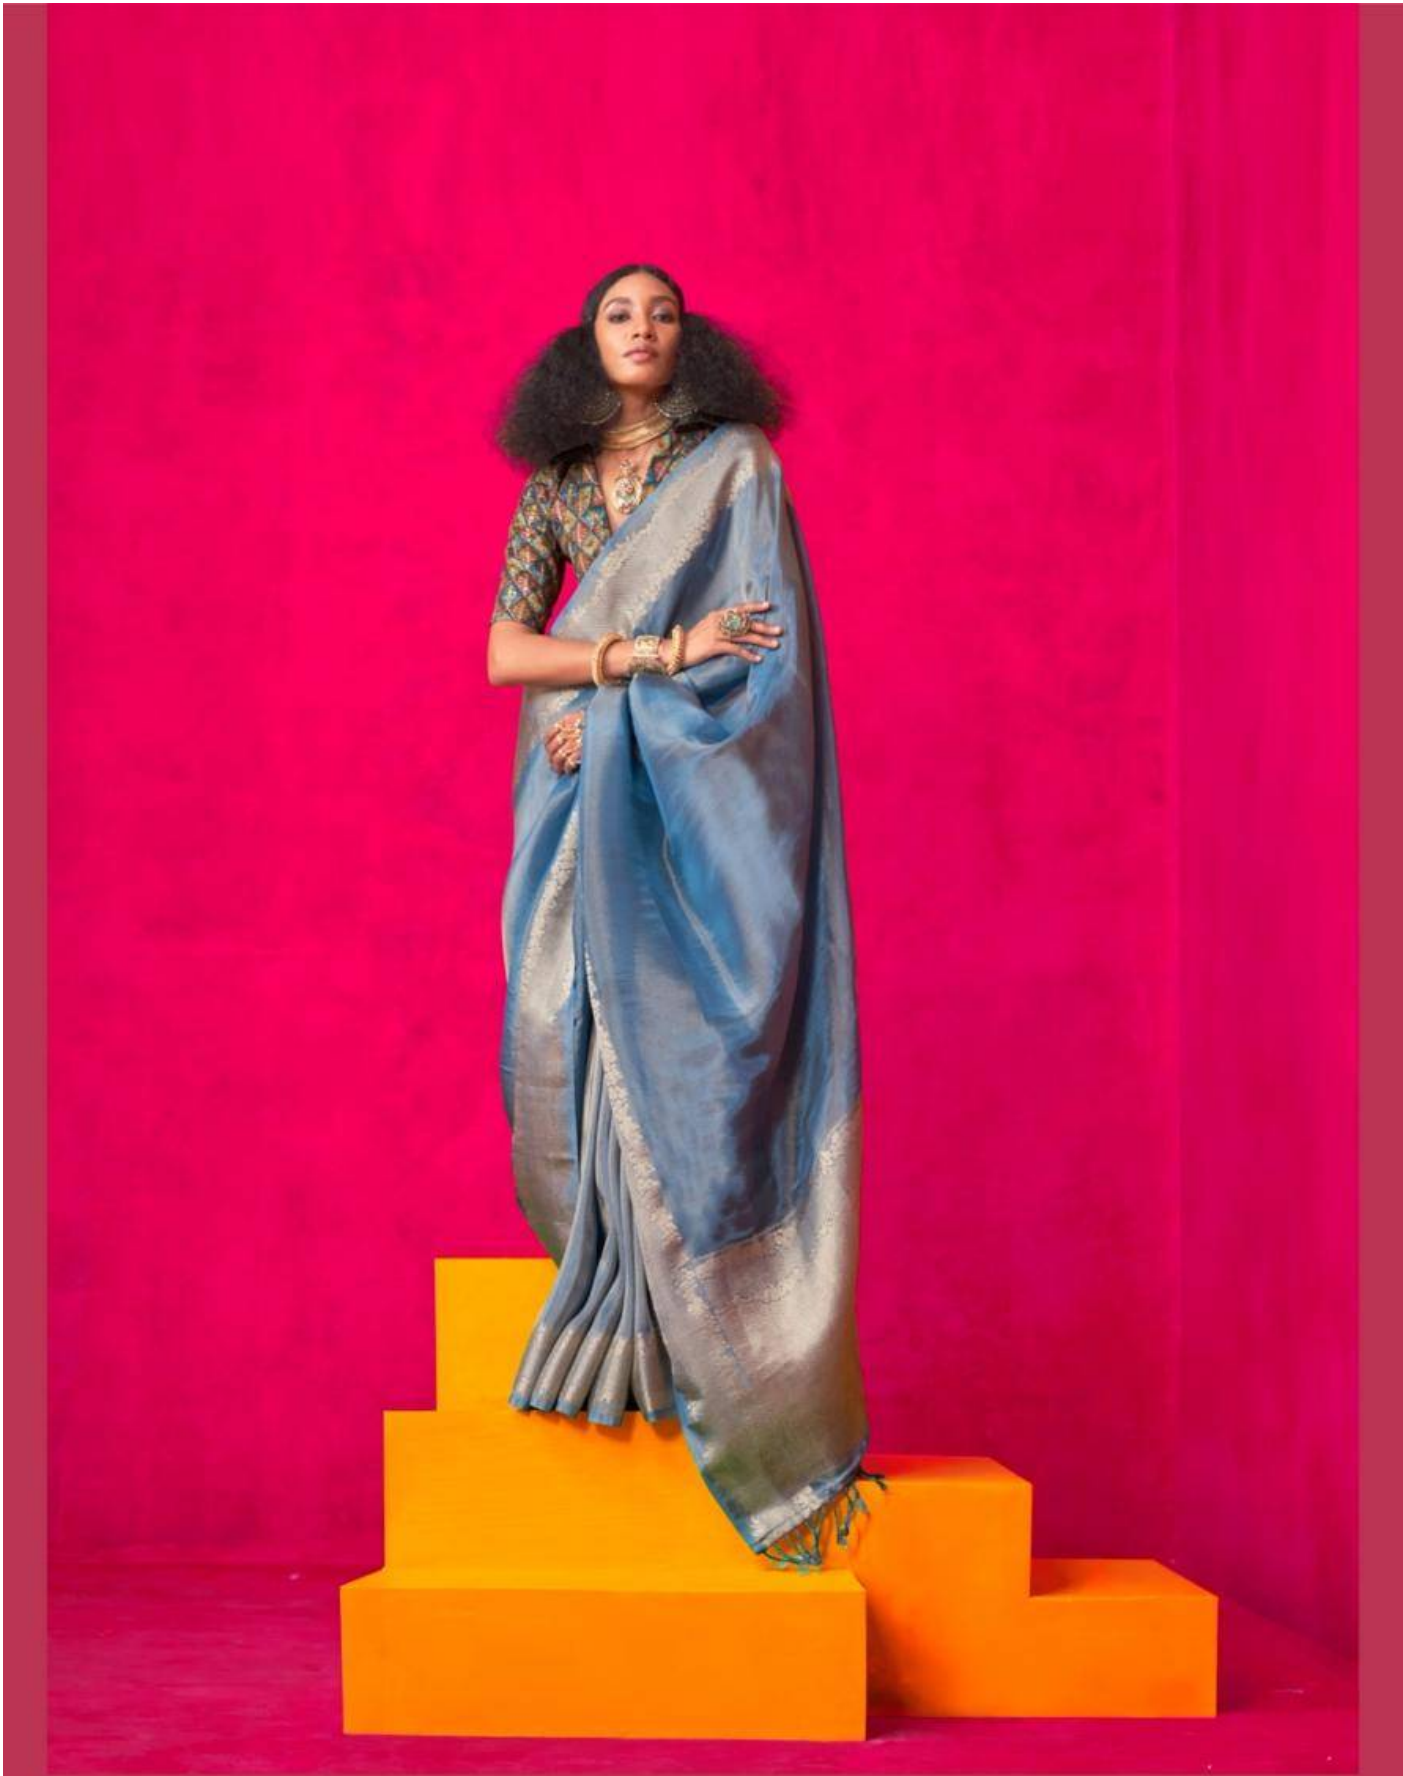

RAJTEX®
Embroidery

Print sarees | Lehengas | Silk sarees

klaila

PURE VISCOSE ZARI TISSUE EMBROIDERY AND POSITION BLOUSE

400002

RAJTEX®
Embroidery

Print sarees | Lehengas | Silk sarees

klaila

PURE VISCOSE ZARI TISSUE EMBROIDERY AND POSITION BLOUSE

400001

RAJTEX®
Embroidery

Print sarees | Lehengas | Silk sarees

klaila

PURE VISCOSE ZARI TISSUE EMBROIDERY AND POSITION BLOUSE

400002

RAJTEX[®]
Embroidery
Print sarees | Lehengas | Silk sarees

klaila

PURE VISCOSE ZARI TISSUE EMBROIDERY AND POSITION BLOUSE

400003

RAJTEX[®]
Embroidery
Print sarees | Lehengas | Silk sarees

klaila

PURE VISCOSE ZARI TISSUE EMBROIDERY AND POSITION BLOUSE

400004

RAJTEX[®]
Embroidery
Print sarees | Lehengas | Silk sarees