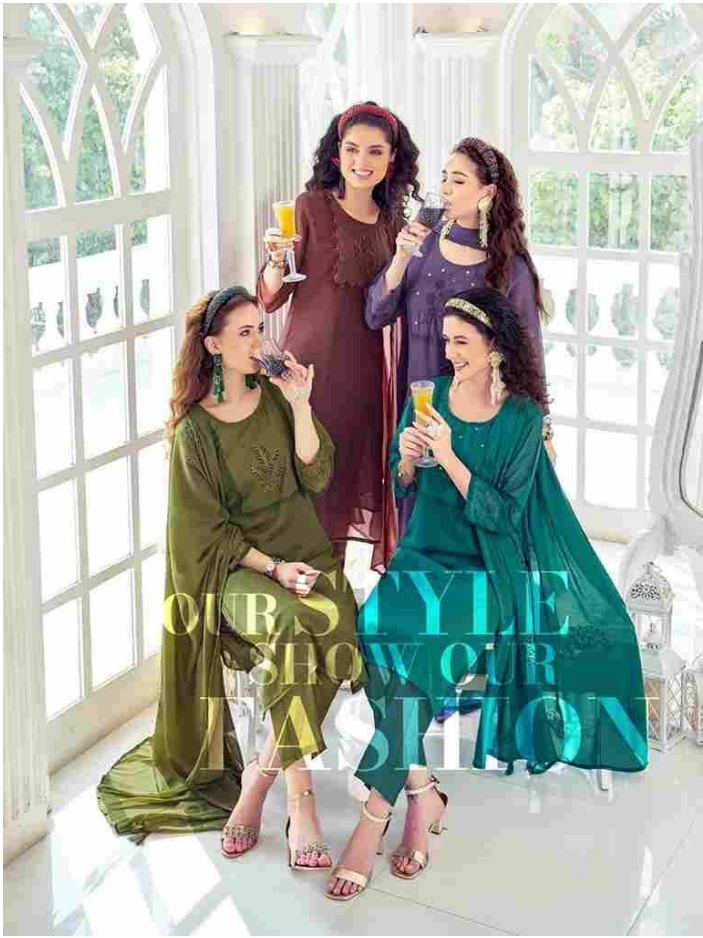

POONAM
DESIGNS

HAND
Craft

The fashion forecasting for each season brings in information used by merchandisers, retailers, buyers, and designers.

MAGICAL MEETING

POONAM
HAND
Craft
Size- M.L.XL.XXL

POONAM
CRAFTSMAN

HAND
Craft

Size- M.L.XL.XXL

1001

1002

1003

1004