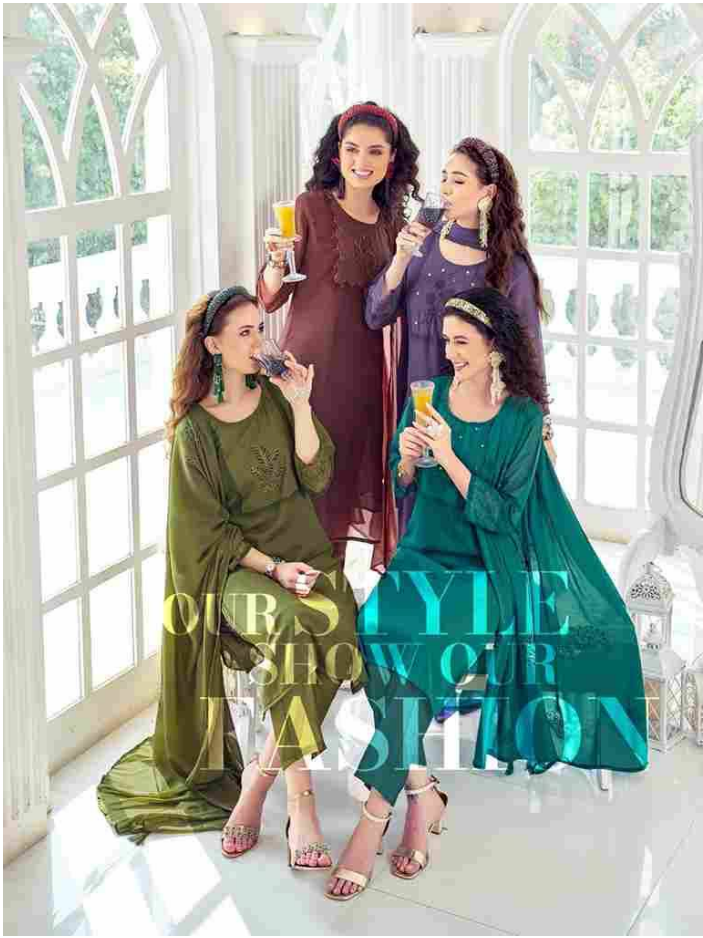

POONAM
DESIGNS

HAND
Craft

The fashion forecasting for each season brings in information used by merchandisers, retailers, buyers, and designers.

MAGICAL MEETING

POONAM
CRAFTSMAN

HAND
Craft

Size- M.L.XL.XXL

1001

1002

1003

1004