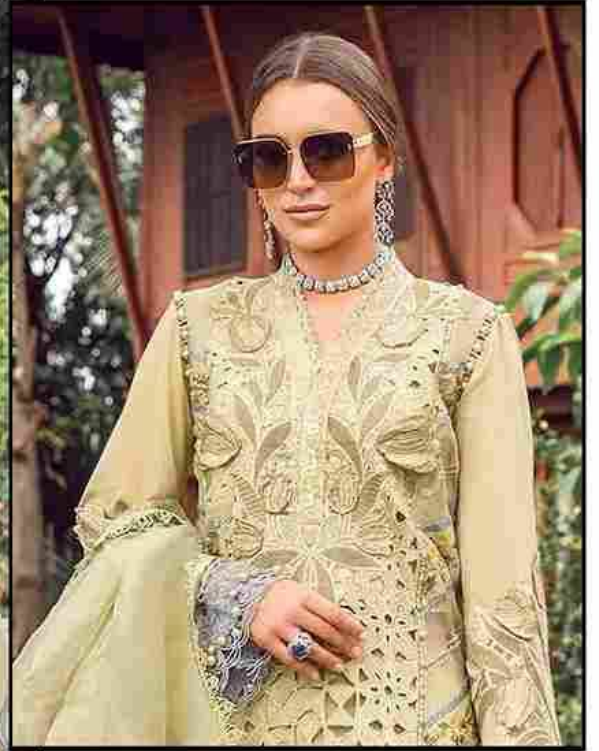

Serina
Pakistani Suits
A BRAND BY MEGHA EXPORT

S - 486 B

TOP - FOX GEORGETTE HEAVY EMBROIDERY WORK
WITH KHATLI { APPLIC }

BOTTOM - INNER - DULL SANTUN

DUPATTA - FOX GEORGETTE HEAVY EMBROIDERY
WITH PALLU

Serena
Pakistani Suits
A BRAND BY MEGHA EXPORT

S - 486 A

TOP - FOX GEORGETTE HEAVY EMBROIDERY WORK
WITH KHATLI { APPLIC }

BOTTOM - INNER - DULL SANTUN

DUPATTA - FOX GEORGETTE HEAVY EMBROIDERY
WITH PALLU

Serina
Pakistani Suits
A BRAND BY MEGHA EXPORT

S - 486 B

TOP - FOX GEORGETTE HEAVY EMBROIDERY WORK
WITH KHATLI { APPLIC }

BOTTOM - INNER - DULL SANTUN

DUPATTA - FOX GEORGETTE HEAVY EMBROIDERY
WITH PALLU

Serena
Pakistani Suits
A BRAND BY MEGHA EXPORT

S - 486 C

TOP - FOX GEORGETTE HEAVY EMBROIDERY WORK
WITH KHATLI { APPLIC }

BOTTOM - INNER - DULL SANTUN

DUPATTA - FOX GEORGETTE HEAVY EMBROIDERY
WITH PALLU

Serena
Pakistani Suits
A BRAND BY MEGHA EXPORT

S - 486 D

TOP - FOX GEORGETTE HEAVY EMBROIDERY WORK
WITH KHATLI { APPLIC }

BOTTOM - INNER - DULL SANTUN