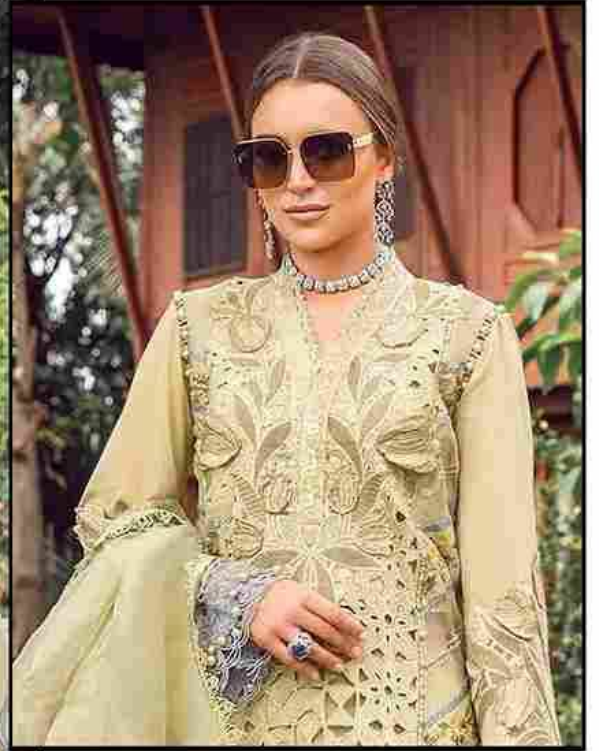

*Serina*  
Pakistani Suits  
A BRAND BY MEGHA EXPORT

S - 486 B

TOP - FOX GEORGETTE HEAVY EMBROIDERY WORK  
WITH KHATLI { APPLIC }

BOTTOM - INNER - DULL SANTUN

DUPATTA - FOX GEORGETTE HEAVY EMBROIDERY  
WITH PALLU

*Serena*  
Pakistani Suits  
A BRAND BY MEGHA EXPORT

S - 486 A

TOP - FOX GEORGETTE HEAVY EMBROIDERY WORK  
WITH KHATLI { APPLIC }

BOTTOM - INNER - DULL SANTUN

DUPATTA - FOX GEORGETTE HEAVY EMBROIDERY  
WITH PALLU

*Serena*  
Pakistani Suits  
A BRAND BY MEGHA EXPORT

S - 486 C

TOP - FOX GEORGETTE HEAVY EMBROIDERY WORK  
WITH KHATLI { APPLIC }

BOTTOM - INNER - DULL SANTUN

DUPATTA - FOX GEORGETTE HEAVY EMBROIDERY  
WITH PALLU