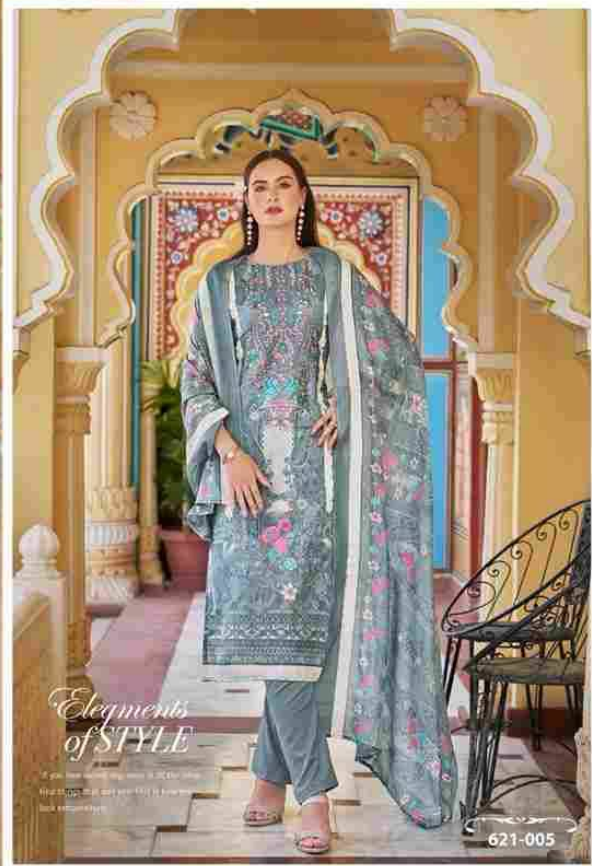

# NOOR

New Season *Style*

"I think there is beauty in everything. What 'normal' people perceive as ugly, I can usually see something of beauty in it."

621-003

Zulfat®

Zulfat

*Elements  
of STYLE*

621-005

Zulfaat

Elegments  
of STYLE

Wear it all the time  
and always that suit you. This is how you  
look extraordinary.

621-006

Zulfat®

621-008

*The comfort  
Zone Glamour*

"If you love something, wear it all the time.  
The things that suit you. This is how you  
look exceptional!"