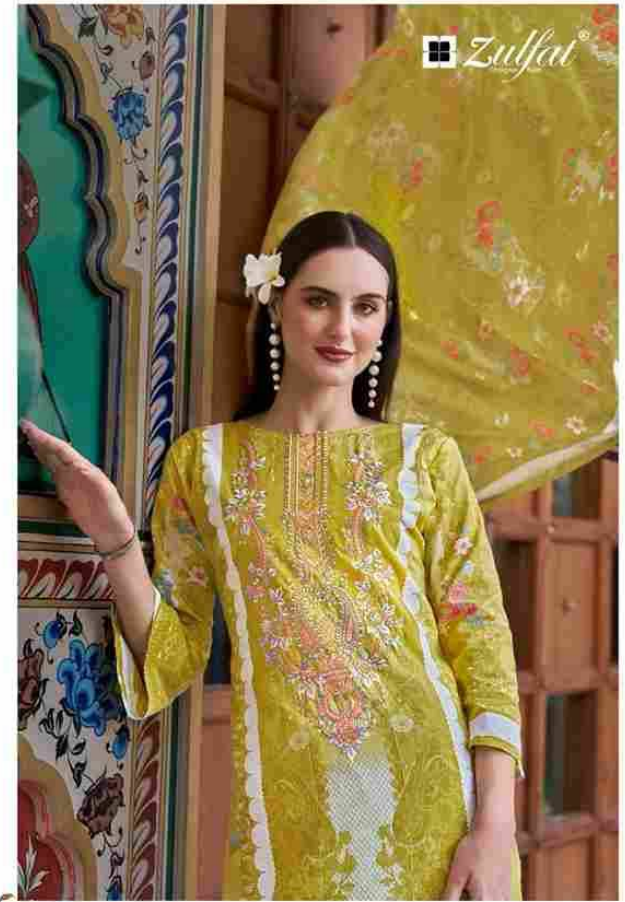

# NOOR

New Season *Style*

"I think there is beauty in everything. What 'normal' people perceive as ugly, I can usually see something of beauty in it."

621-003

Zulfat®

Zulfat

*Elements  
of STYLE*

621-005

Zulfaat

Elegments  
of STYLE

Wear it all the time  
and always that suit you. This is how you  
look extraordinary.

621-006

Zulfat®

621-008

*The comfort  
Zone Glamour*

"If you love something, wear it all the time.  
The things that suit you. This is how you  
look exceptional!"