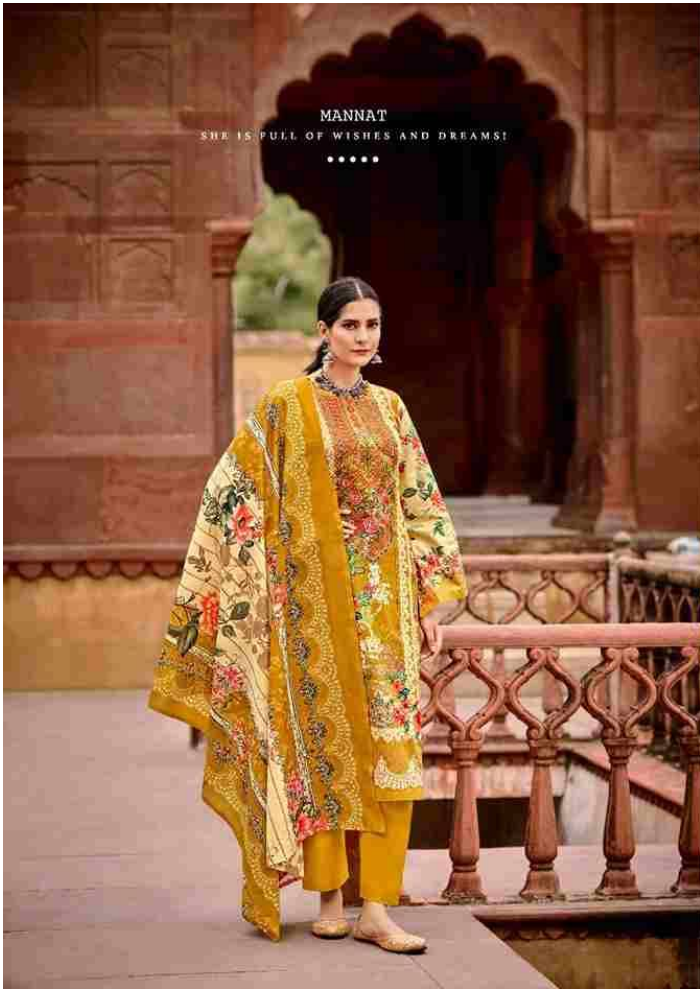

ریاض آرٹس

RIAZ ARTS®

The Luxury Line

IBADAAAT

ریاض آرٹس
RIAZ ARTS
The Fashion Lane

KHWAB
SHE IS A BEAUTIFUL ASPIRATION!

IBADAAT | 24001

NOOR
SHE SHINES BRIGHT LIKE MOON.

IBADAAT | 24002

ریاض آرٹس
RIAZ ARTS
The Fancy Lane

MANNAT
SHE IS FULL OF WISHES AND DREAMS!
.....

ریاض آرٹس
RIAZ ARTS®
The Happy Lane

IBADAAT | 24003

ریاض آرٹس
RIAZ ARTS
The Luxury Lane

SEHER
SHE IS MORNING SUNSHINE.