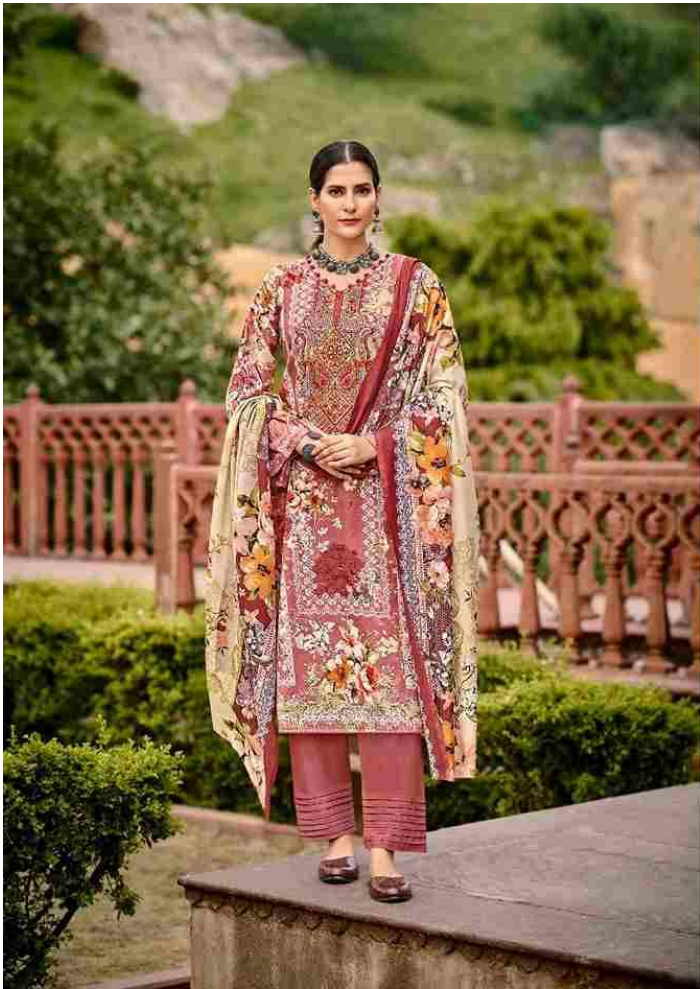

ریاض آرٹس

RIAZ ARTS®

The Luxury Line

IBADAAAT

ریاض آرٹس
RIAZ ARTS
The Fashion Lane

KHWAB
SHE IS A BEAUTIFUL ASPIRATION!

IBADAAT | 24001

NOOR
SHE SHINES BRIGHT LIKE MOON.