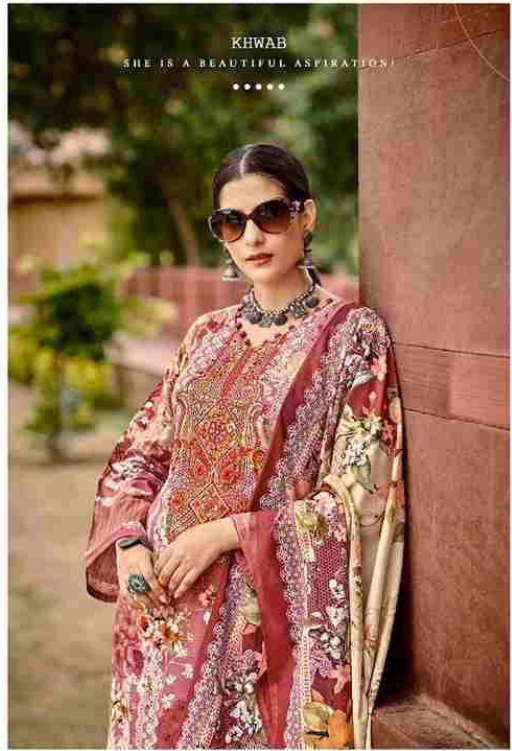

ریاض آرٹس

RIAZ ARTS®

The Luxury Line

IBADAAAT

ریاض آرٹس
RIAZ ARTS
The Fashion Lane

KHWAB
SHE IS A BEAUTIFUL ASPIRATION!

IBADAAT | 24001

NOOR
SHE SHINES BRIGHT LIKE MOON.

IBADAAT | 24002

ریاض آرٹس
RIAZ ARTS
The Fancy Lane

MANNAT
SHE IS FULL OF WISHES AND DREAMS!
.....

ریاض آرٹس
RIAZ ARTS®
The Happy Lane

IBADAAT | 24003

ریاض آرٹس
RIAZ ARTS
The Luxury Lane

SEHER
SHE IS MORNING SUNSHINE.