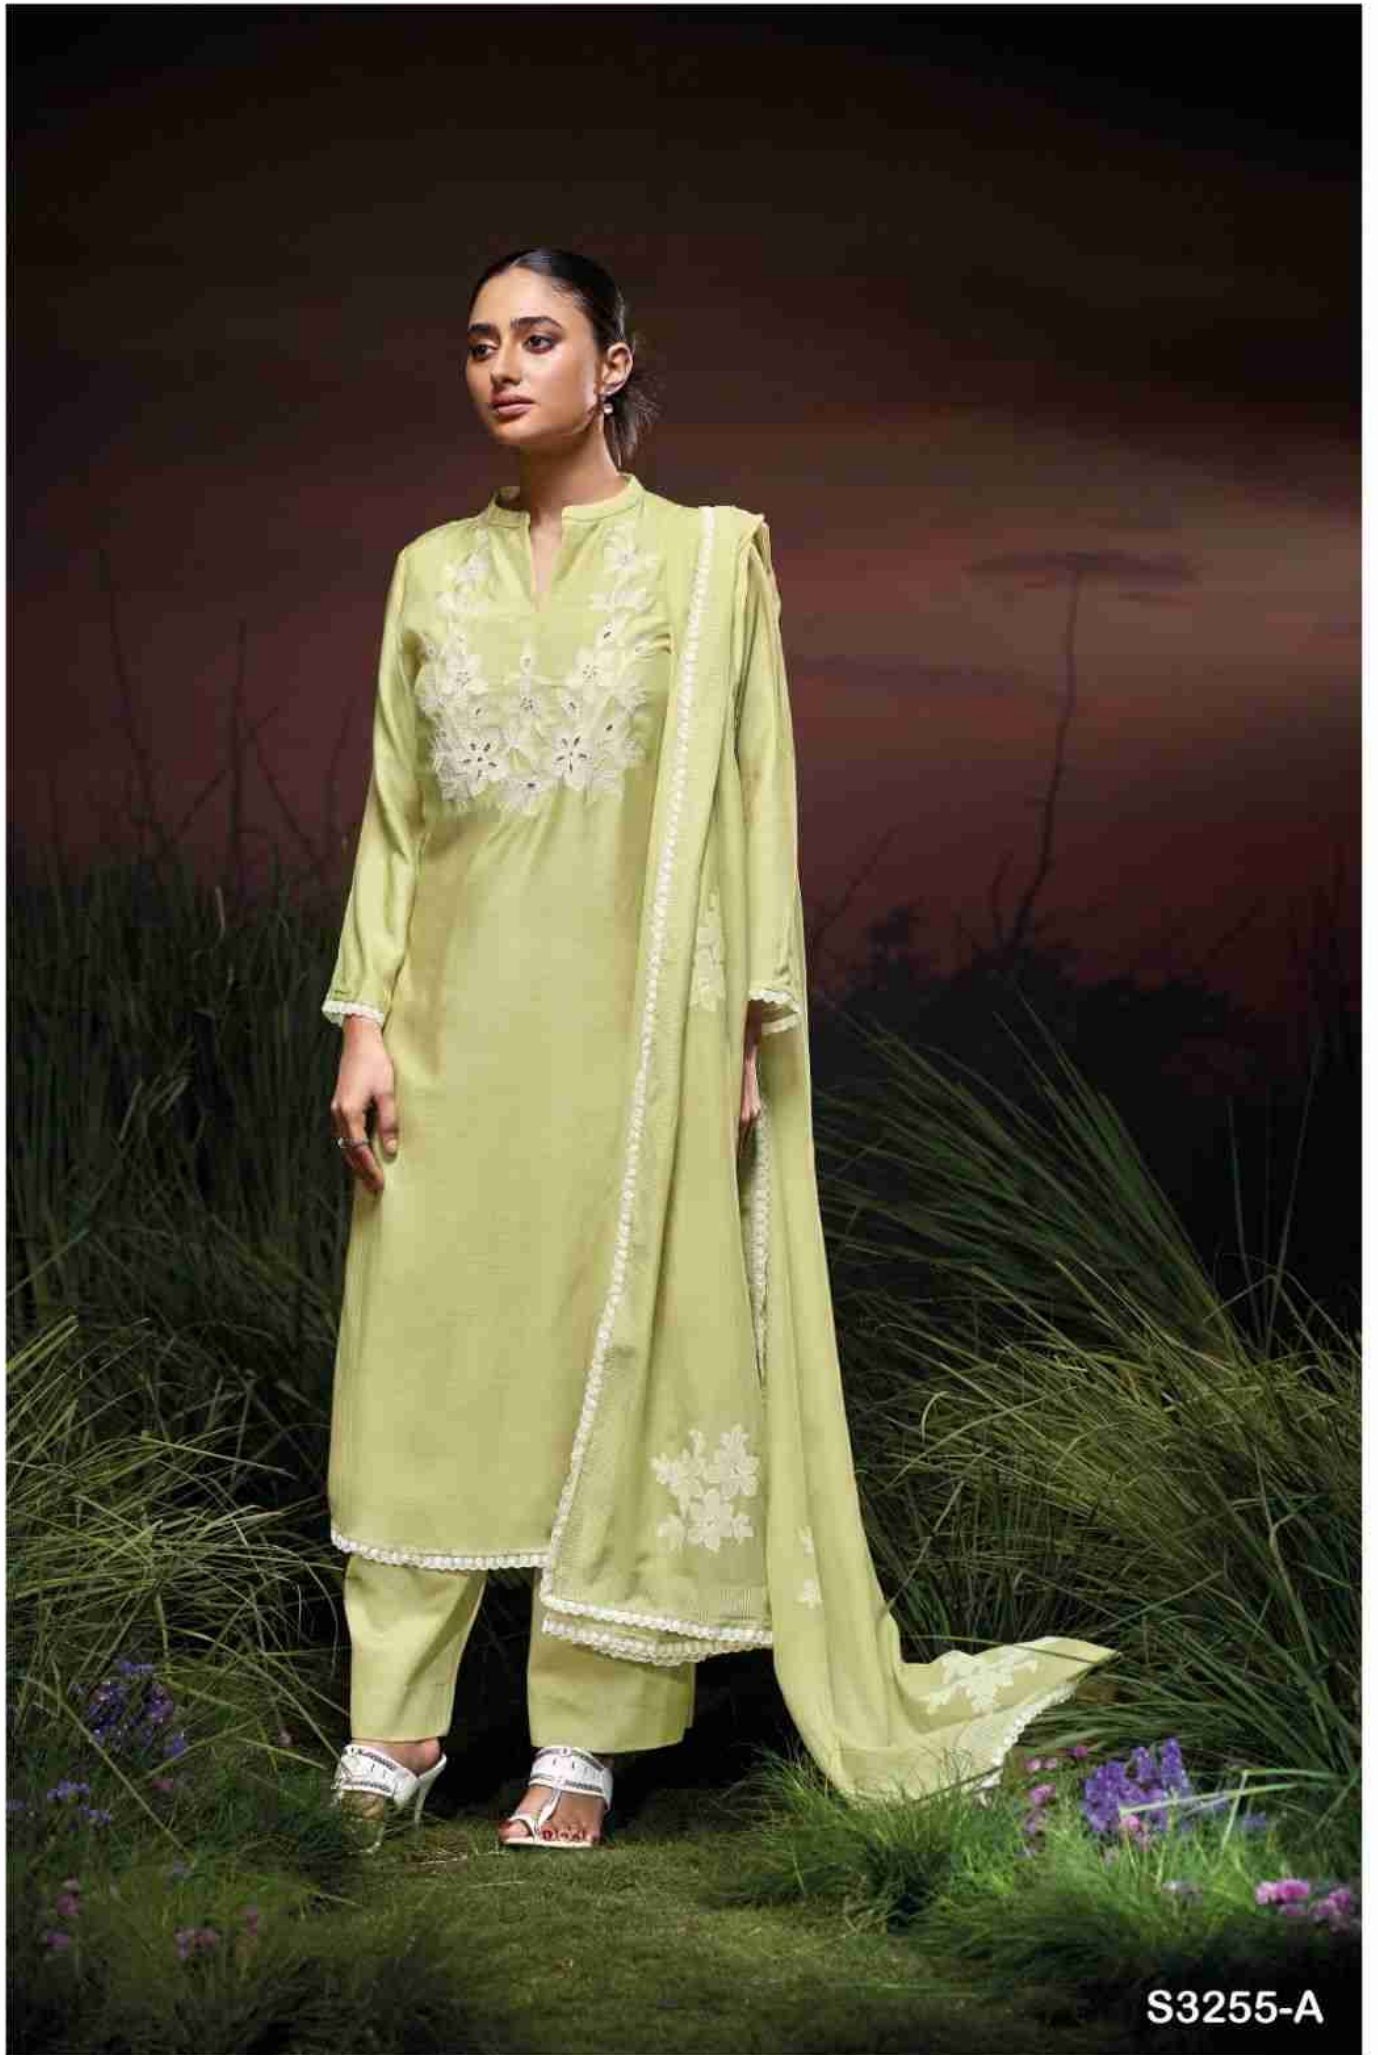

Ganga®
Ilyana
S3255

S3255-A

S3255-B

S3255-C

S3255-D

S3255-A

S3255-B

S3255-C

S3255-D

Ganga®
Ilyana
S3255- A/B/C/D

S3255-B

PRODUCT NAME	ILYANA
D.NO.	S3255
DESCRIPTION	<p>TOP PREMIUM PURE BEMBERG SILK SOLID COLOR WITH EMBROIDERY, EMBROIDERY LACE FOR DAMAN AND SLEEVES</p> <p>BOTTOM PREMIUM SILK SATIN SOLID COLOR.</p> <p>DUPATTA PREMIUM PURE MAL PRINTED WITH EMBROIDERY LACE BORDER.</p>
HSN CODE	540834
WHOLESALE PRICE	1760/- EACH+GST(EXTRA)