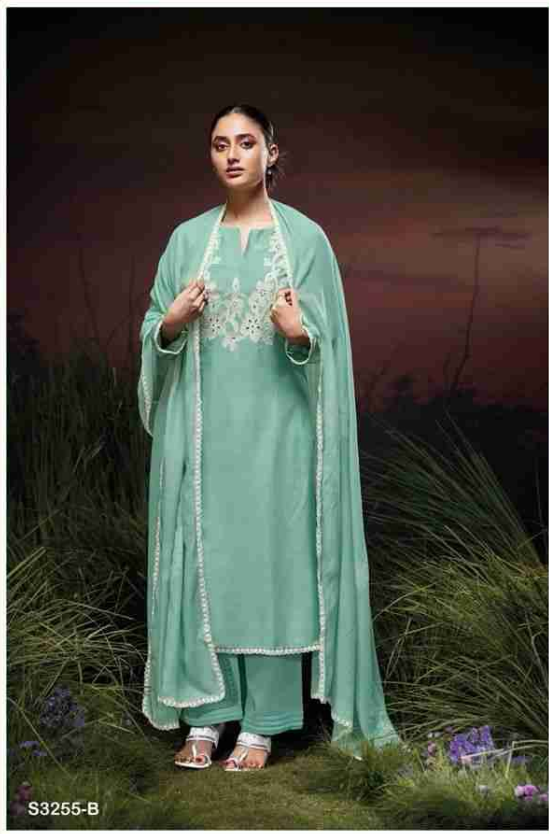

Ganga®
Ilyana
S3255

S3255-A

S3255-B

S3255-C

S3255-D

S3255-A

S3255-B

S3255-C

S3255-D

Ganga®
Ilyana
S3255- A/B/C/D

S3255-B

PRODUCT NAME	ILYANA
D.NO.	S3255
DESCRIPTION	<p>TOP PREMIUM PURE BEMBERG SILK SOLID COLOR WITH EMBROIDERY, EMBROIDERY LACE FOR DAMAN AND SLEEVES</p> <p>BOTTOM PREMIUM SILK SATIN SOLID COLOR.</p> <p>DUPATTA PREMIUM PURE MAL PRINTED WITH EMBROIDERY LACE BORDER.</p>
HSN CODE	540834
WHOLESALE PRICE	1760/- EACH+GST(EXTRA)