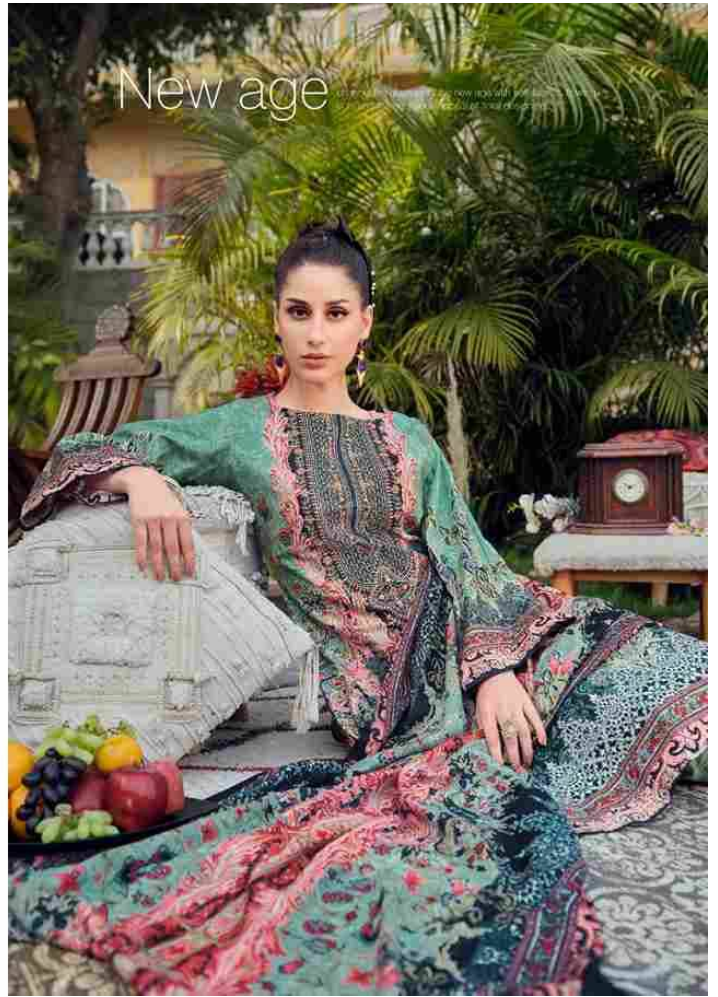

D.NO.1095-001
ALL EYES WILL BE ON YOU

Romani®
classico collection

New age

channel the glamour of the new age with soft fabrics, flowing cuts and the timeless appeal of floral designing.

D.NO. 1095-002
NEW AGE WILL BE AN YOU