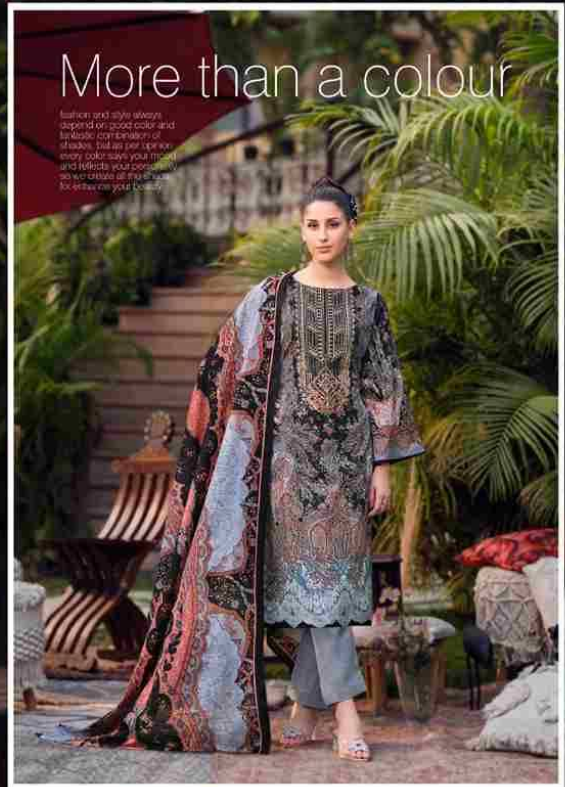

Romani®
CLASSIC COLLECTION

More than a colour

D.NO.1095-001
ALL EYES WILL BE ON YOU