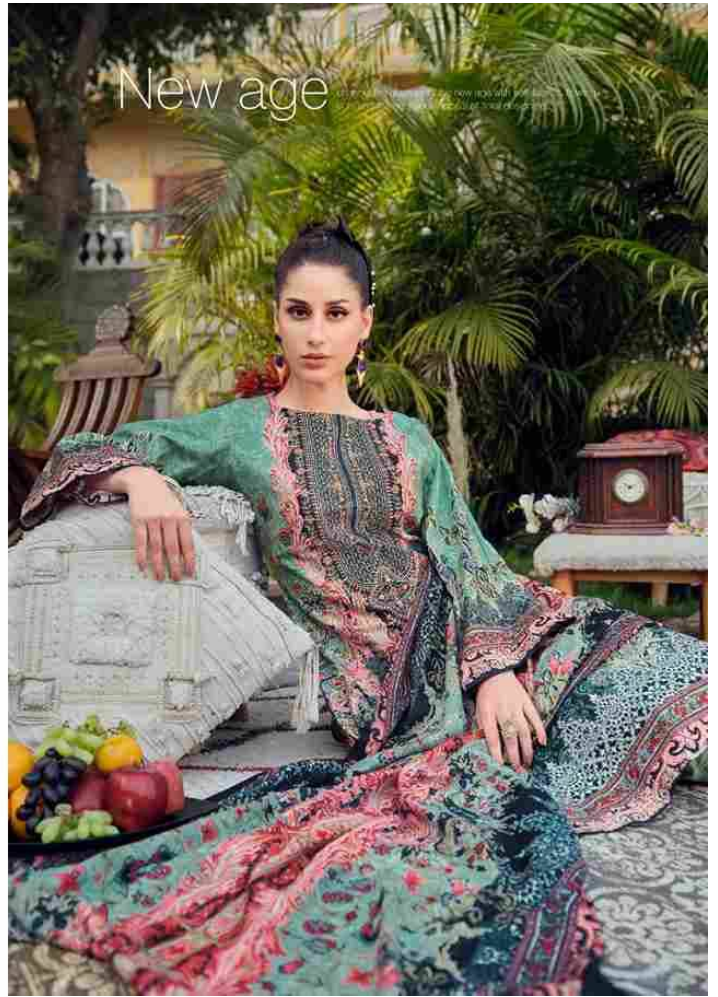

D.NO.1095-001  
ALL EYES WILL BE ON YOU

Romani®  
classico collection

New age

channel the glamour of the new age with soft fabrics, flowing cuts and the timeless appeal of floral designing.

D.NO. 1095-002  
NEW AGE WILL BE AN YOU