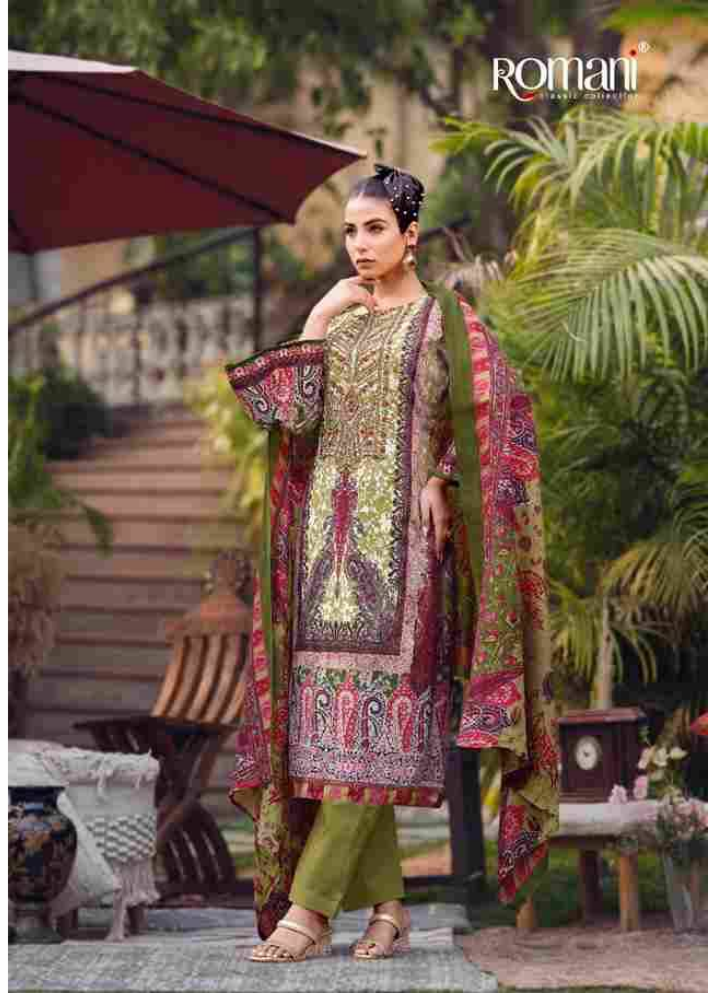

Fabulous trends

we bring you an exclusive fashion line with the designs of our designer. You can buy
exclusive. The range of season by turning the page on the past and introducing
a new and modern trend.

D.NO.1095-006
ALL EYES WILL BE ON YOU