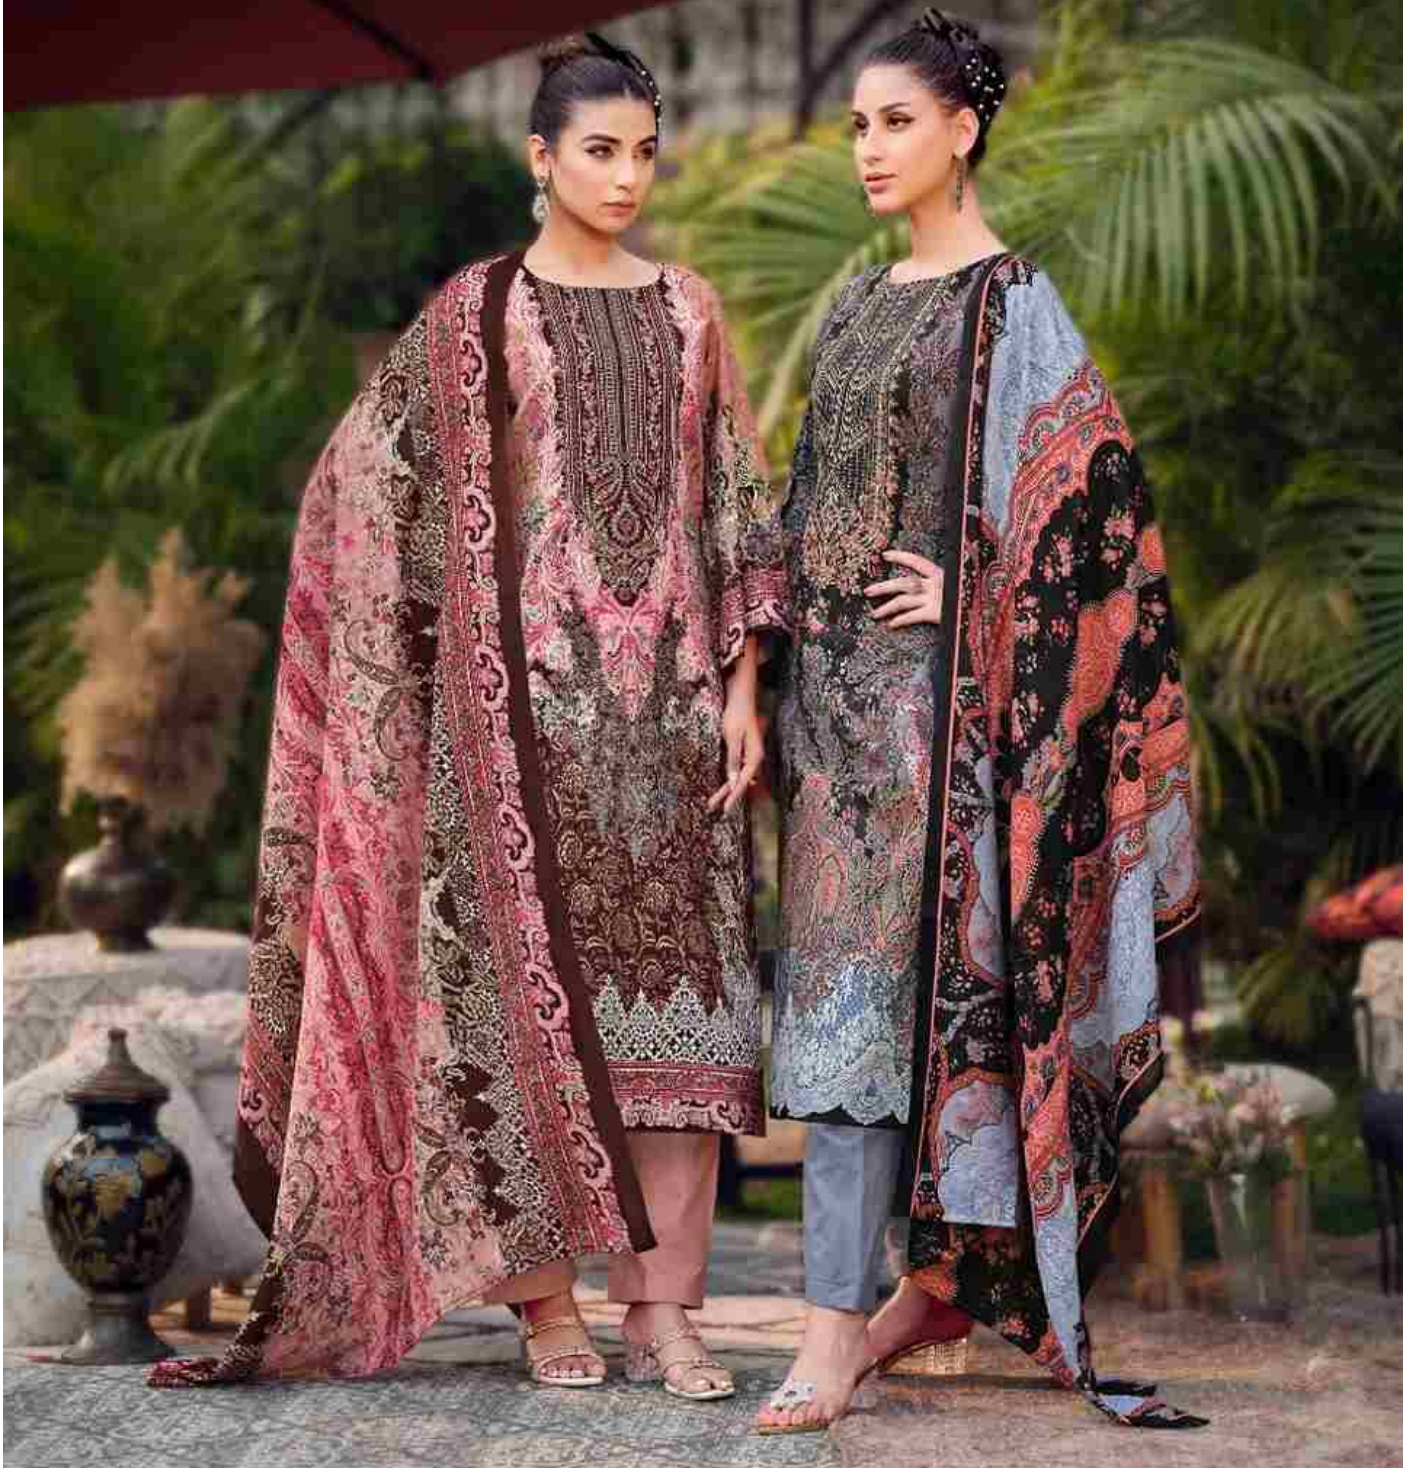

ROMANI®
classic collection

AARZU

VOL-12