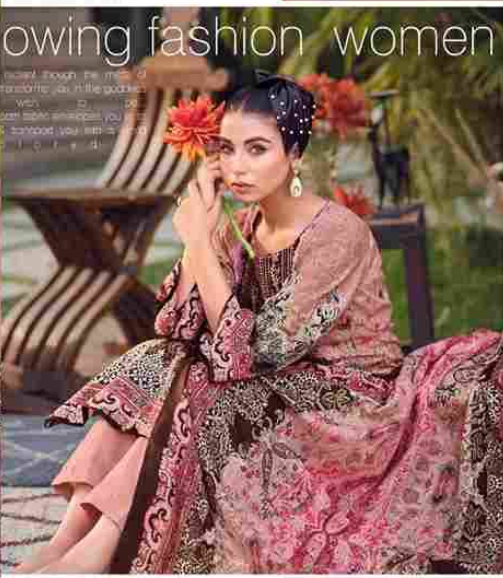

ROMANI
CLASSIC ELEGANCE

Glowing fashion women

giving
woman
you
soft
charm
The

D.NO.1095-007
ALL EYES WILL BE ON YOU