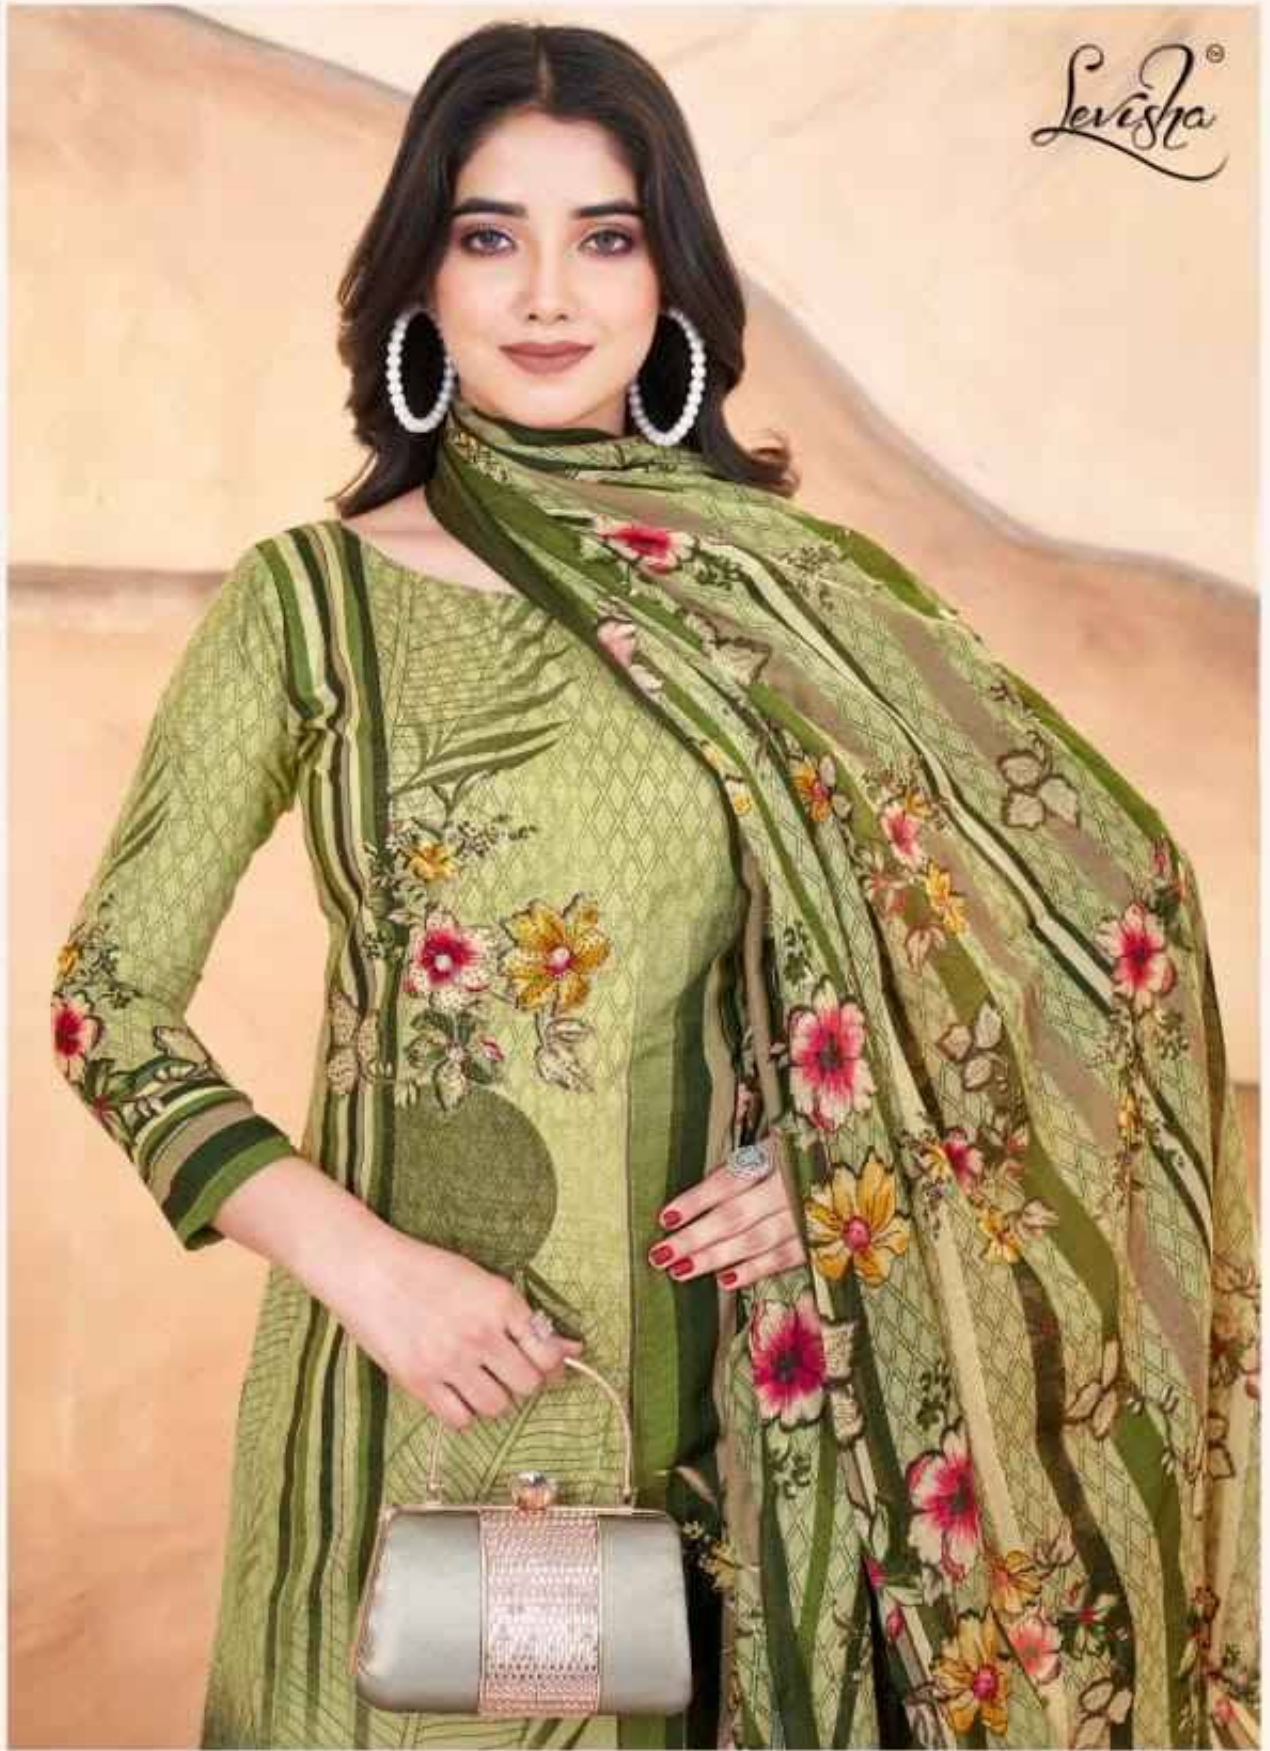

# Mannat

TOP : Cambrie Lawn Cotton Digital Style Printed With Hand Work

BOTTOM : Ryon Dyed

DUPATTA : Mal Mal Cotton Printed Dupatta

D.NO.1001

# Mannat

TOP : Cambrie Lawn Cotton Digital Style Printed With Hand Work

BOTTOM : Ryon Dyed

DUPATTA : Mal Mal Cotton Printed Dupatta

Levisha®

D.NO.1002

# Mannat

TOP : Cambrie Lawn Cotton Digital Style Printed With Hand Work

BOTTOM : Ryon Dyed

DUPATTA : Mal Mal Cotton Printed Dupatta

Levisha®

D.NO.1003