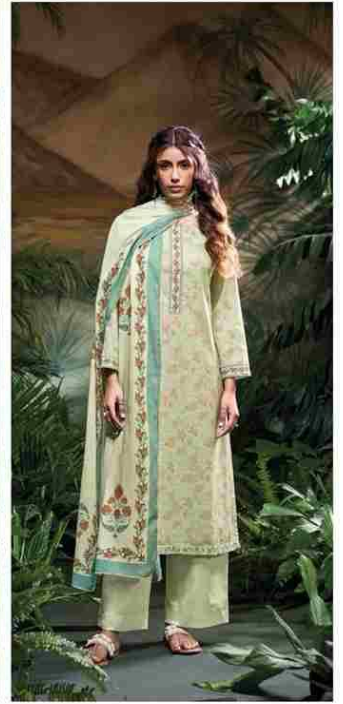

Ganga®  
Maiya  
S3396

S3396-A

S3396-B

S3396-C

S3396-D

S3396-A

S3396-B

S3396-C

S3396-D

Ganga®  
Maiya  
S3396- A/B/C/D

PRODUCT NAME	<b>MAIYA</b>
D.NO.	S3396
DESCRIPTION	<p><b>TOP</b> PREMIUM COTTON PRINTED WITH EMBROIDERY, HAND WORK PRINTED NECK LACE, CROCHET LACE ON DAMAN.</p> <p><b>BOTTOM</b> PREMIUM COTTON SOLID COLOR.</p> <p><b>DUPATTA</b> PREMIUM COTTON MAL PRINTED WITH CROCHET LACE BORDER.</p>
HSN CODE	<b>520851</b>
WHOLESALE PRICE	<b>1500/- EACH+GST(EXTRA)</b>