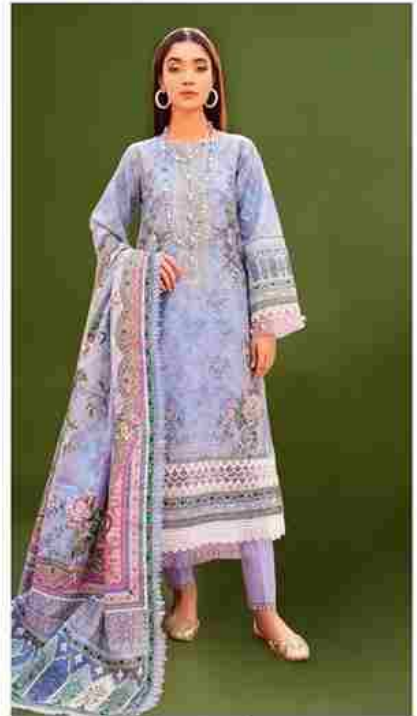

2006

Gull AHMED ORIGINAL LAWN^{TM}
PRIMUM LAWN COLLECTION

Tehreem VOL-02
DIGITAL PRINTED COTTON DUPATTA