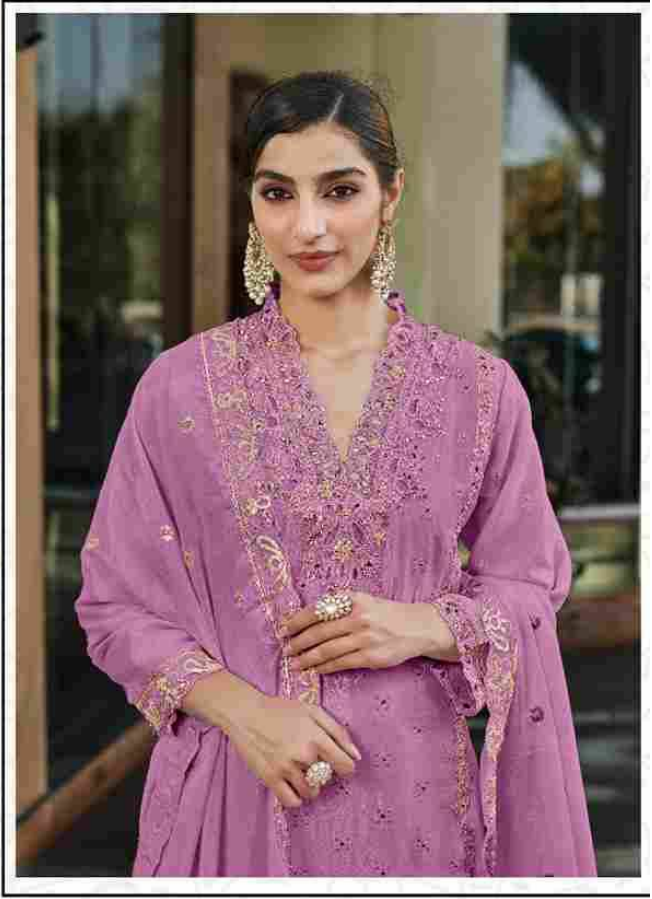

READY MADE
COLLECTION
SIZE:- XI
TOP-CHION WITH EMBROIDERY
BOTTOM -CHION WITH EMBROIDERY
DUPATTA - CHION WITH EMBROIDERY