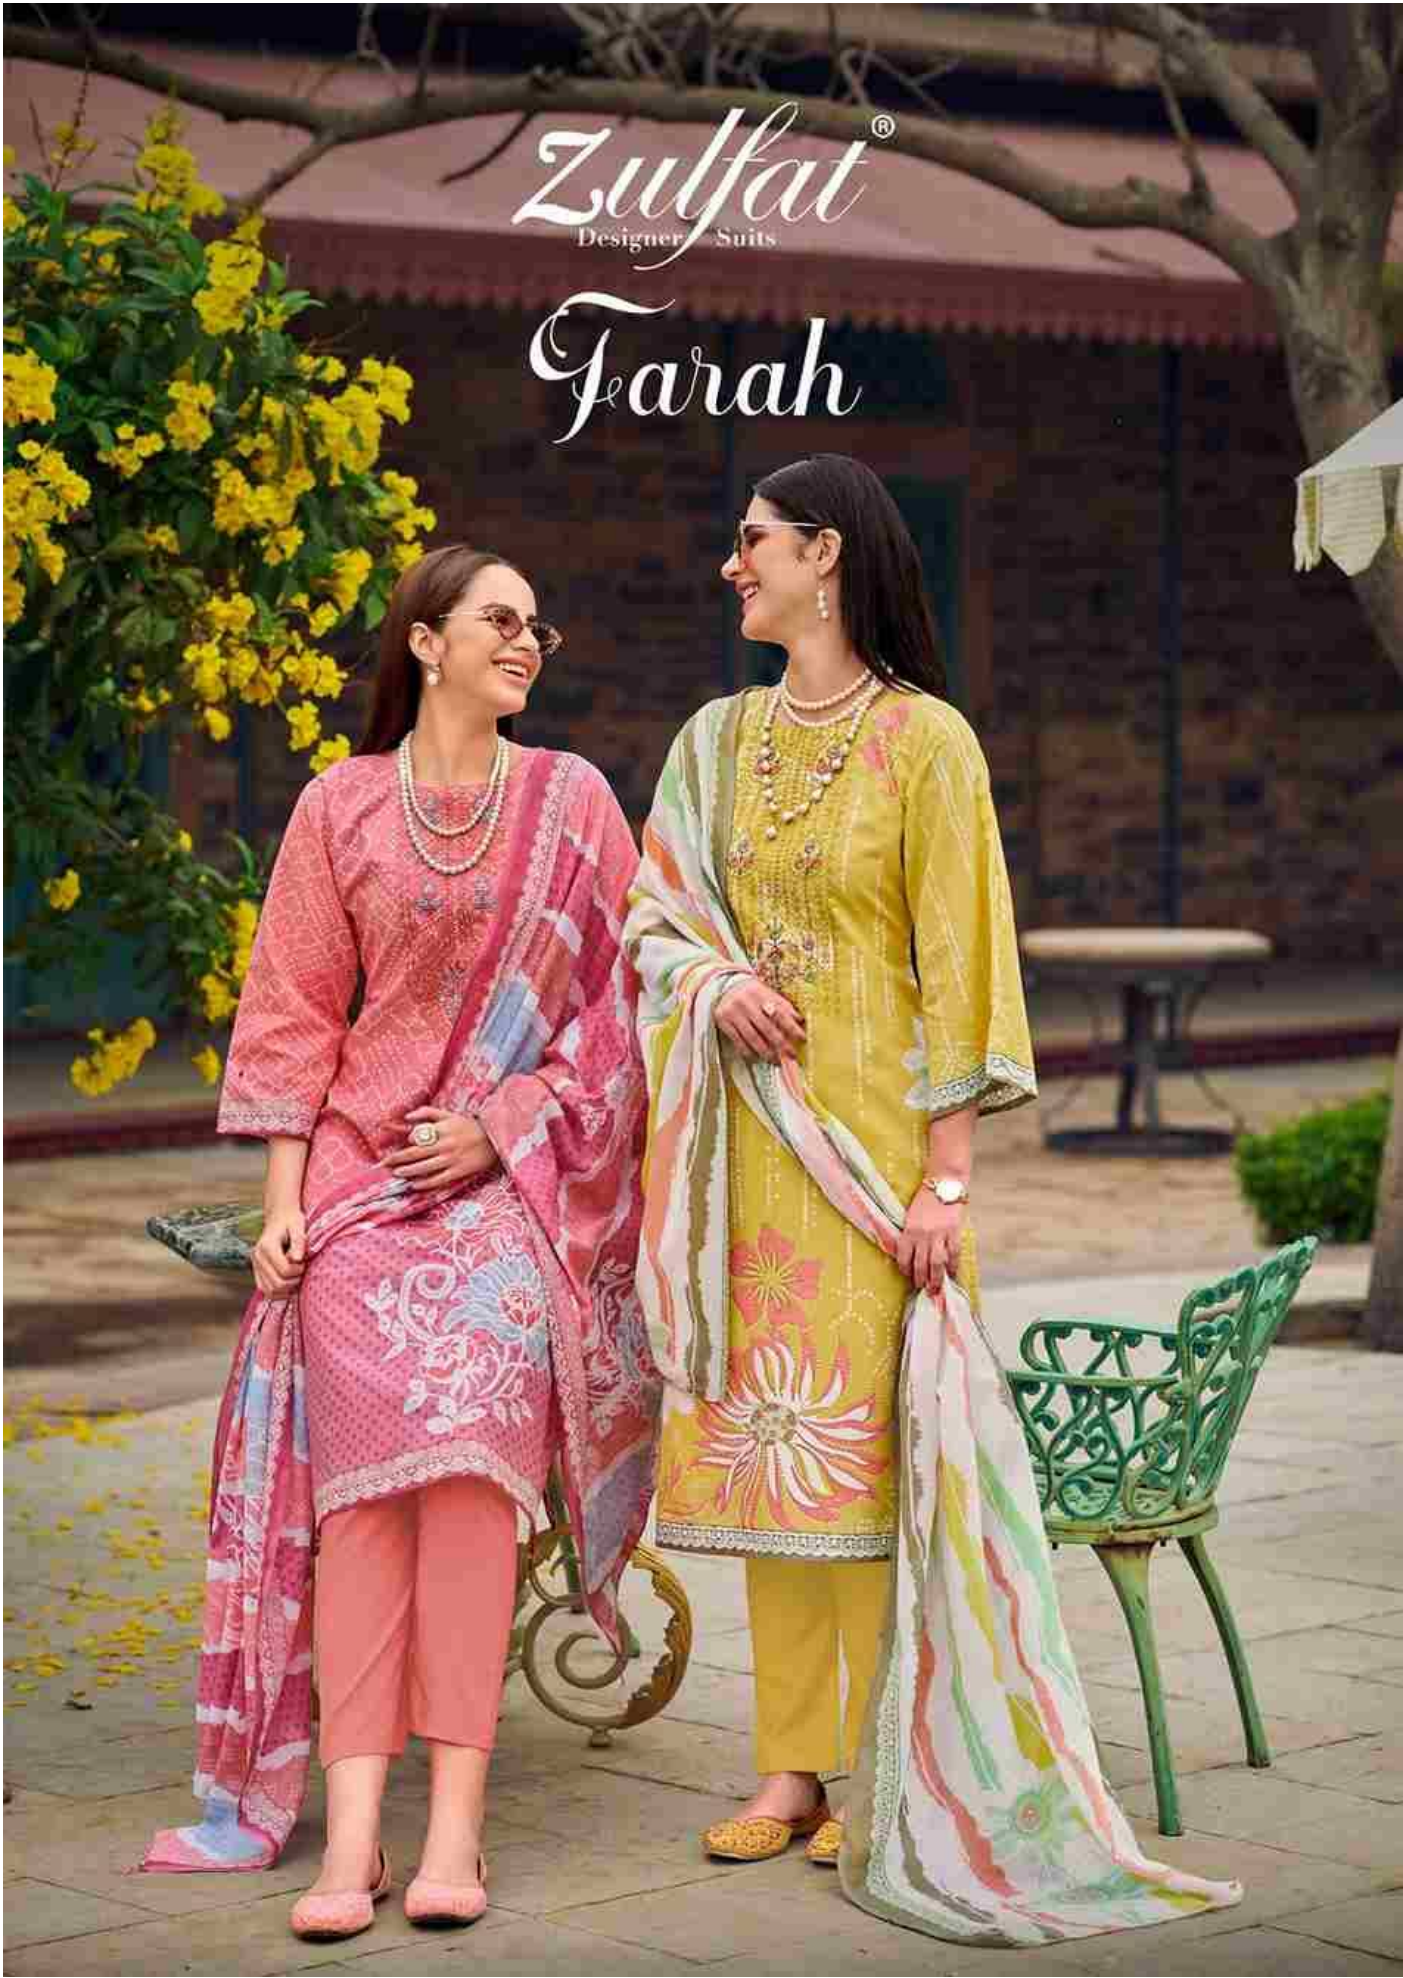

Zulfat®  
Designer Suits

Farah

Zulfat®  
Designer Suits

642-001

"Where Fabric Meets Festive Spirit" ●●●

"Floral Elegance, Ethnic Charm"

642-002

Zulfat  
Designer Suits

Zulfat®  
Designer Suits

"Timeless Weaves, Modern Dreams"

642-006

Zulfat®  
Designer Suits

Farah

642-001

642-002

642-003