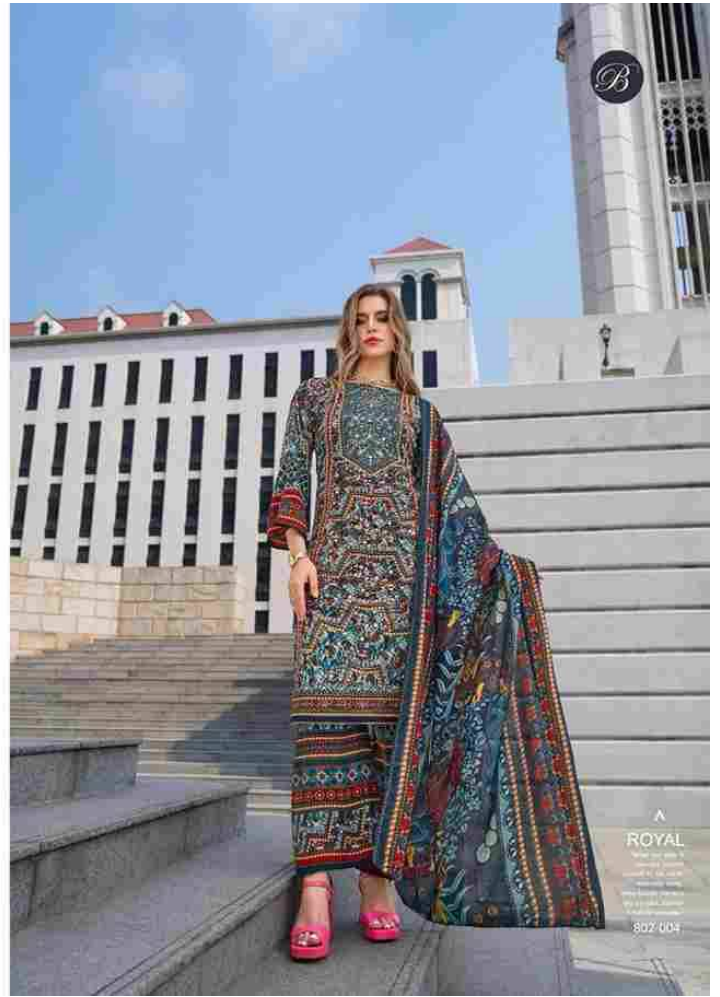

Belliza[®]
Designer Studio

SHAHEEN
VOL-04

802-001

^
DYNAMIC
"DYNAMIC" is a collection of
trendy and modern
clothing for the modern
woman. It is a
collection of fashion
and style. Fashion
is a lifestyle.
802-003

"What you wear is how you present yourself to the world, especially today, when human contacts are so quick. Fashion is instant language."
COLOR
802-005

FABRIC
802-006

^
FABRIC
100% Cotton
with 100% embroidery
with 100% cotton
with 100% cotton
with 100% cotton
with 100% cotton
802-008