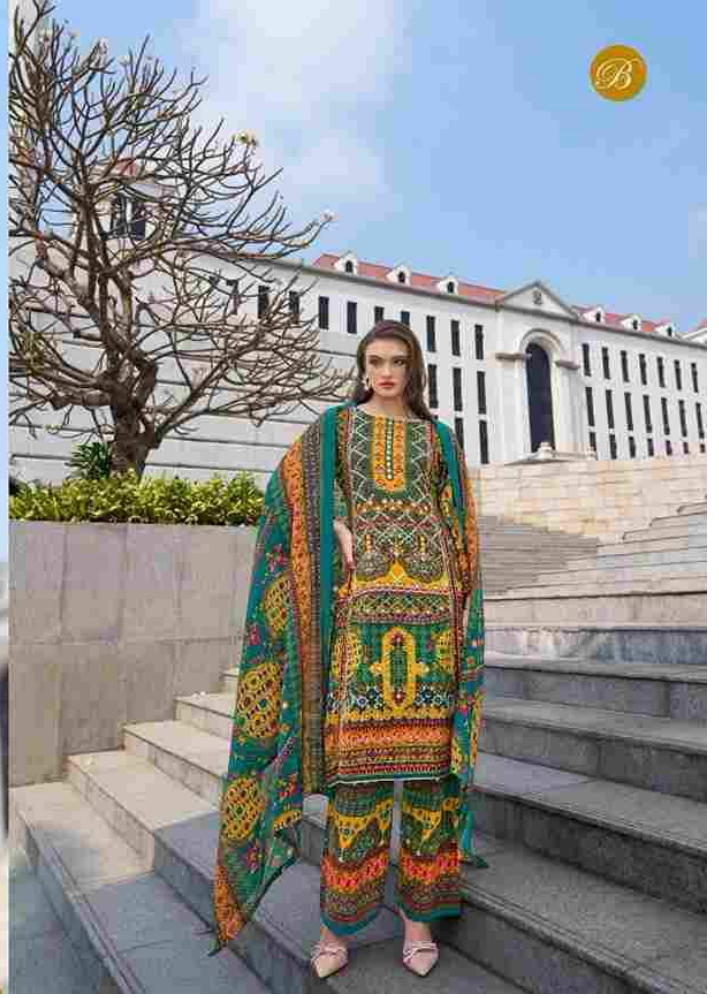

Belliza[®]
Designer Studio

SHAHEEN
VOL-04

802-001

^
DYNAMIC
"DYNAMIC" is a collection of
trendy and modern
clothing for the modern
woman. It is a
collection of fashion
and style. Fashion
is a lifestyle.
802-003

"What you wear is how you present yourself to the world, especially today, when human contacts are so quick. Fashion is instant language."
COLOR
802-005

FABRIC
802-006

^
FABRIC
100% Cotton
with 100% embroidery
with 100% cotton
with 100% cotton
with 100% cotton
with 100% cotton
802-008