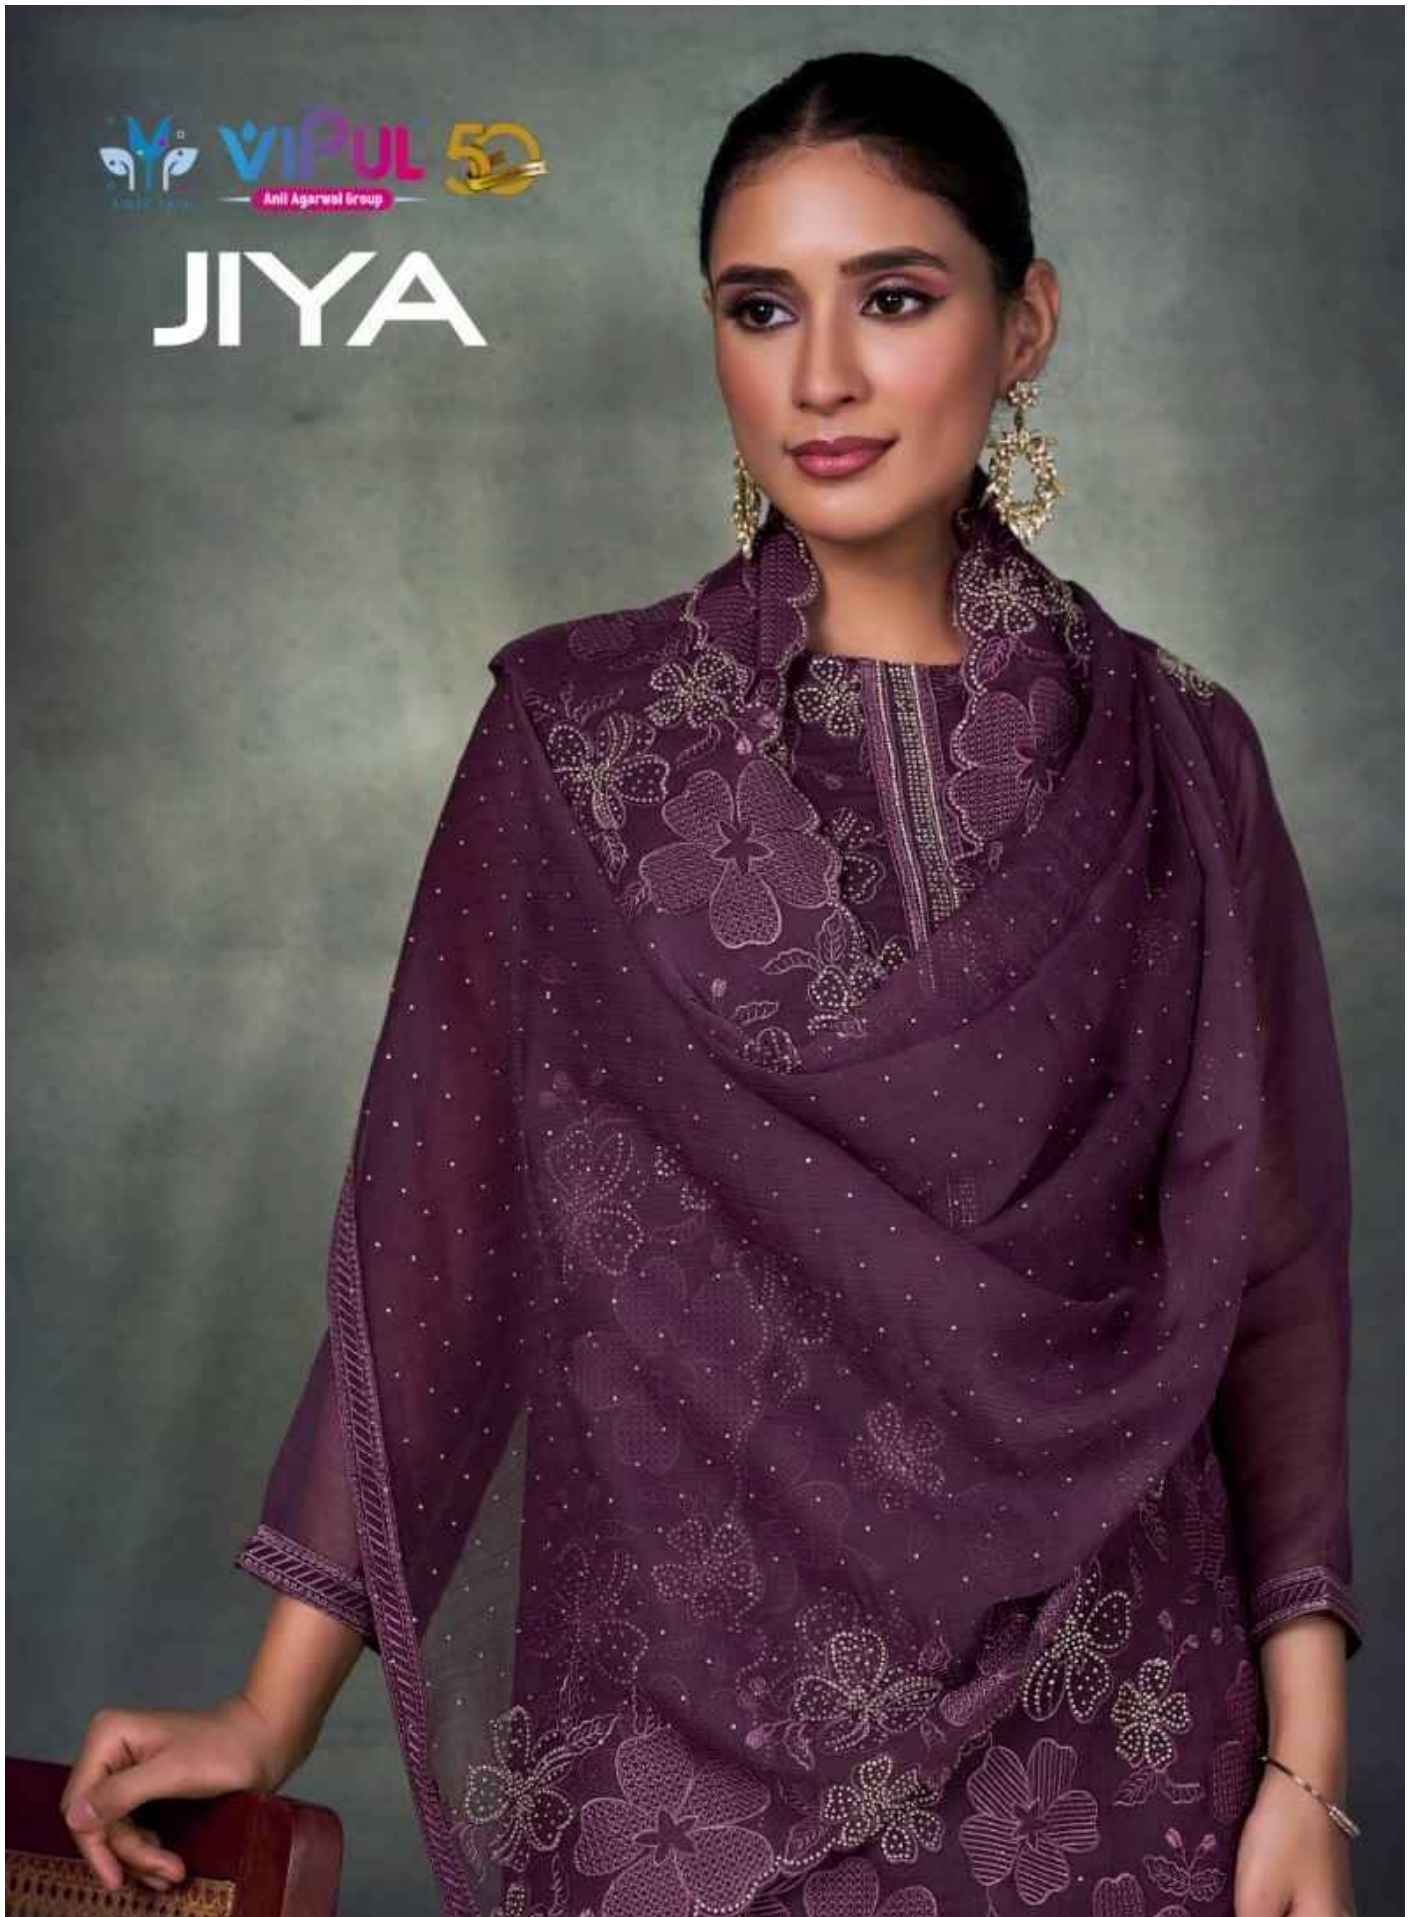

VIPUL 50
Anil Agarwal Group

JIYA