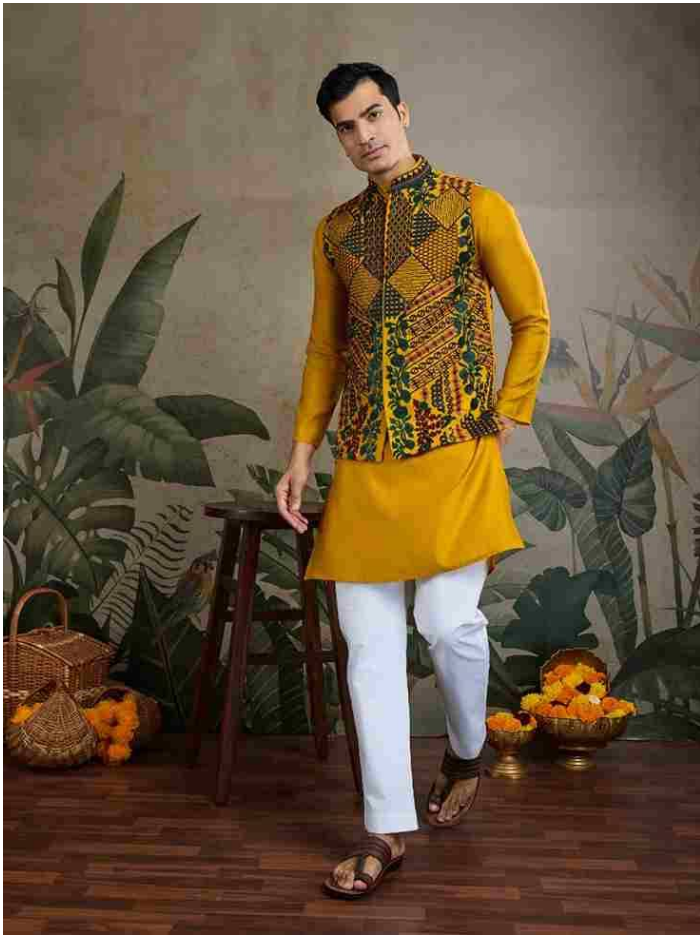

शुभवस्त्र

RAJWADA ATTIRE - 2

WEDDING SPECIAL KOTI STYLE
KURTA COLLECTION

शिववस्त्र

61241

शुभकर

61242

श्रीरामवस्त्र

61244

61245

RAJWADA ATTIRE - 2

WEDDING SPECIAL KOTI STYLE KURTA COLLECTION

Design NO. (SKU)	Kurta – Koti (Jacket) Color	Kurta – Koti (Jacket) Fabric	Type READY TO WEAR SIZE				Kurta Measurement GARMENT CHEST				Kurta Length				Koti (Jacket) Measurement GARMENT CHEST				Koti (Jacket) Length				Kurta WORK	Kurta - Koti (Jacket) WORK	Weight
			M	L	XL	XXL	M	L	XL	XXL	M	L	XL	XXL	M	L	XL	XXL							
61241	Black	Viscose Silk	M (38)	L (40)	XL (42)	XXL (44)	42	44	46	48	39	39	40	40	40	42	44	46	28	28	29	29	NA	Thread & Swarovski Embroidered Work	1 KG
61242	White	Viscose Silk	M (38)	L (40)	XL (42)	XXL (44)	42	44	46	48	39	39	40	40	40	42	44	46	28	28	29	29	NA	Thread & Swarovski Embroidered Work	1 KG
61243	Yellow	Viscose Silk	M (38)	L (40)	XL (42)	XXL (44)	42	44	46	48	39	39	40	40	40	42	44	46	28	28	29	29	NA	Thread & Swarovski Embroidered Work	1 KG
61244	Grey	Viscose Silk	M (38)	L (40)	XL (42)	XXL (44)	42	44	46	48	39	39	40	40	40	42	44	46	28	28	29	29	NA	Thread & Swarovski Embroidered Work	1 KG
61245	Green	Viscose Silk	M (38)	L (40)	XL (42)	XXL (44)	42	44	46	48	39	39	40	40	40	42	44	46	28	28	29	29	NA	Thread & Swarovski Embroidered Work	1 KG