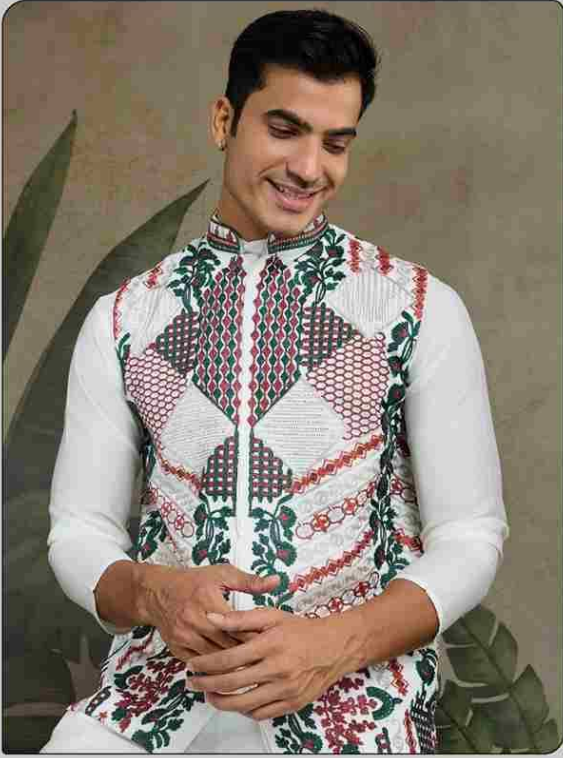

शुभवस्त्र

RAJWADA ATTIRE - 2

WEDDING SPECIAL KOTI STYLE
KURTA COLLECTION

शिववस्त्र

61241

शुभकर

61242

श्रीरामवस्त्र

61244

61245

RAJWADA ATTIRE - 2

WEDDING SPECIAL KOTI STYLE KURTA COLLECTION

Design NO. (SKU)	Kurta – Koti (Jacket) Color	Kurta – Koti (Jacket) Fabric	Type READY TO WEAR SIZE				Kurta Measurement GARMENT CHEST				Kurta Length				Koti (Jacket) Measurement GARMENT CHEST				Koti (Jacket) Length				Kurta WORK	Kurta - Koti (Jacket) WORK	Weight
			M	L	XL	XXL	M	L	XL	XXL	M	L	XL	XXL	M	L	XL	XXL							
61241	Black	Viscose Silk	M (38)	L (40)	XL (42)	XXL (44)	42	44	46	48	39	39	40	40	40	42	44	46	28	28	29	29	NA	Thread & Swarovski Embroidered Work	1 KG
61242	White	Viscose Silk	M (38)	L (40)	XL (42)	XXL (44)	42	44	46	48	39	39	40	40	40	42	44	46	28	28	29	29	NA	Thread & Swarovski Embroidered Work	1 KG
61243	Yellow	Viscose Silk	M (38)	L (40)	XL (42)	XXL (44)	42	44	46	48	39	39	40	40	40	42	44	46	28	28	29	29	NA	Thread & Swarovski Embroidered Work	1 KG
61244	Grey	Viscose Silk	M (38)	L (40)	XL (42)	XXL (44)	42	44	46	48	39	39	40	40	40	42	44	46	28	28	29	29	NA	Thread & Swarovski Embroidered Work	1 KG
61245	Green	Viscose Silk	M (38)	L (40)	XL (42)	XXL (44)	42	44	46	48	39	39	40	40	40	42	44	46	28	28	29	29	NA	Thread & Swarovski Embroidered Work	1 KG