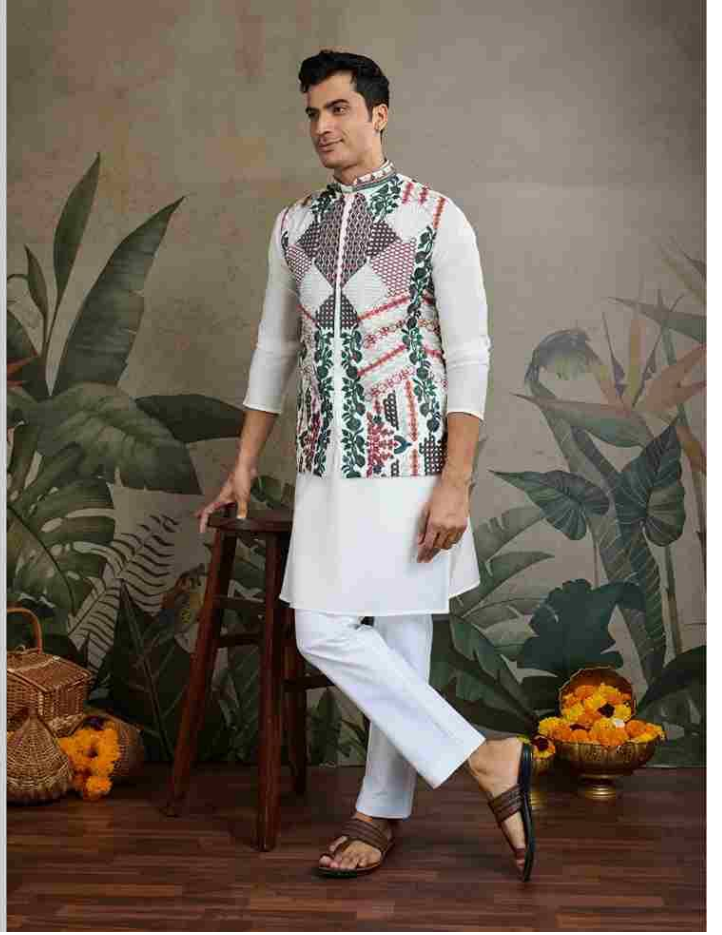

शुभवस्त्र

RAJWADA ATTIRE - 2

WEDDING SPECIAL KOTI STYLE
KURTA COLLECTION

शिववस्त्र

61241

शुभकर

61242

श्रीरामवस्त्र

61244

61245

RAJWADA ATTIRE - 2

WEDDING SPECIAL KOTI STYLE KURTA COLLECTION

Design NO. (SKU)	Kurta – Koti (Jacket) Color	Kurta – Koti (Jacket) Fabric	Type READY TO WEAR SIZE				Kurta Measurement GARMENT CHEST				Kurta Length				Koti (Jacket) Measurement GARMENT CHEST				Koti (Jacket) Length				Kurta WORK	Kurta - Koti (Jacket) WORK	Weight
			M	L	XL	XXL	M	L	XL	XXL	M	L	XL	XXL	M	L	XL	XXL							
61241	Black	Viscose Silk	M (38)	L (40)	XL (42)	XXL (44)	42	44	46	48	39	39	40	40	40	42	44	46	28	28	29	29	NA	Thread & Swarovski Embroidered Work	1 KG
61242	White	Viscose Silk	M (38)	L (40)	XL (42)	XXL (44)	42	44	46	48	39	39	40	40	40	42	44	46	28	28	29	29	NA	Thread & Swarovski Embroidered Work	1 KG
61243	Yellow	Viscose Silk	M (38)	L (40)	XL (42)	XXL (44)	42	44	46	48	39	39	40	40	40	42	44	46	28	28	29	29	NA	Thread & Swarovski Embroidered Work	1 KG
61244	Grey	Viscose Silk	M (38)	L (40)	XL (42)	XXL (44)	42	44	46	48	39	39	40	40	40	42	44	46	28	28	29	29	NA	Thread & Swarovski Embroidered Work	1 KG
61245	Green	Viscose Silk	M (38)	L (40)	XL (42)	XXL (44)	42	44	46	48	39	39	40	40	40	42	44	46	28	28	29	29	NA	Thread & Swarovski Embroidered Work	1 KG