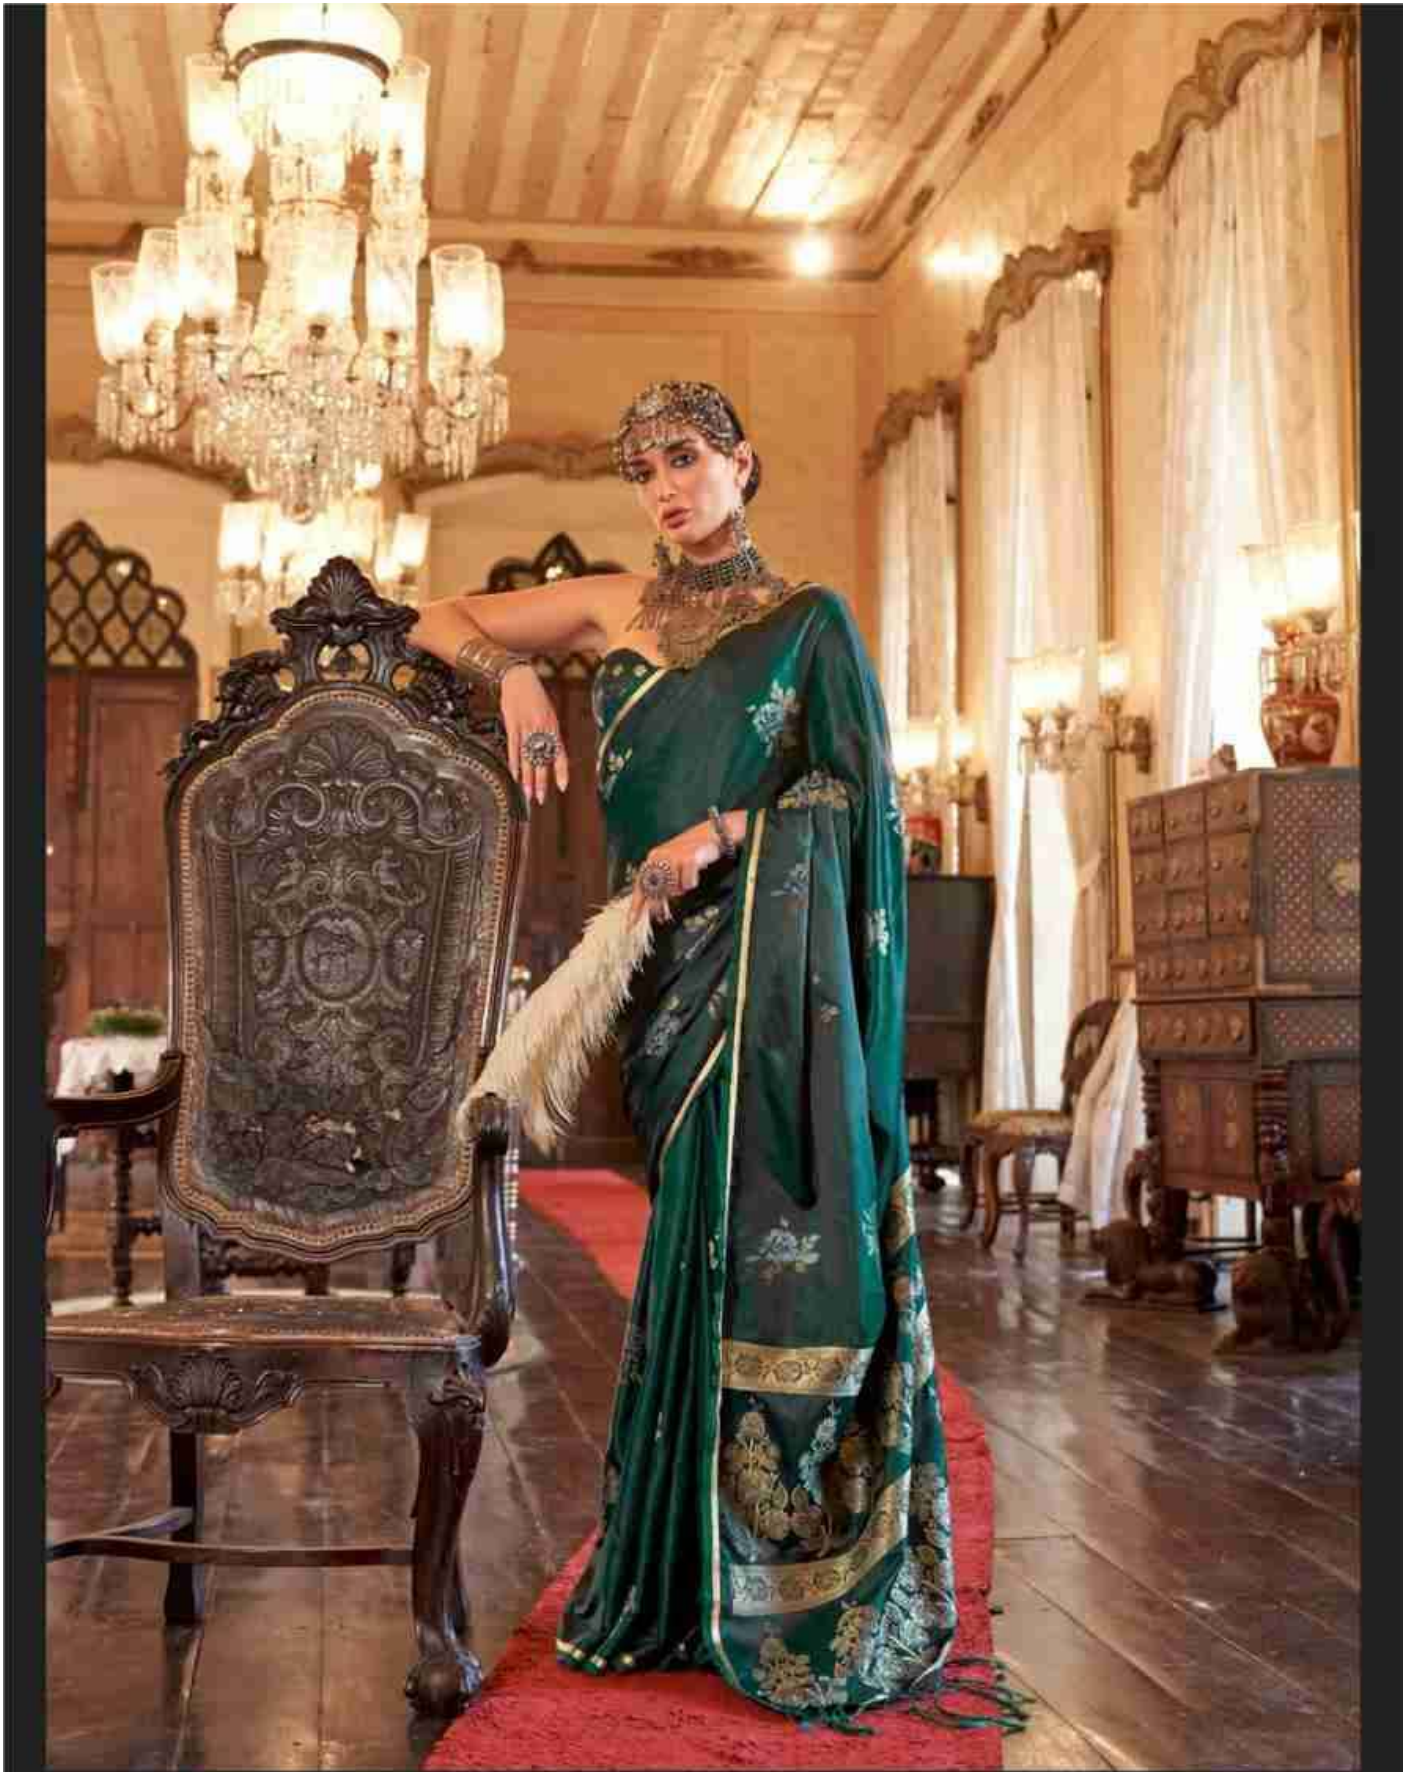

RAJTIK
Sarees

100% Pure Satin | 100% Handloom | 100% Silk

Kanthpala
FLORA

PURE SATIN HANDLOOM WEAVING SILK

RAJTEX
Embroidery
Pure Satin | Lehenga | Silk Sarees

Kanthpala
FLORA

PURE SATIN HANDLOOM WEAVING SILK 406001