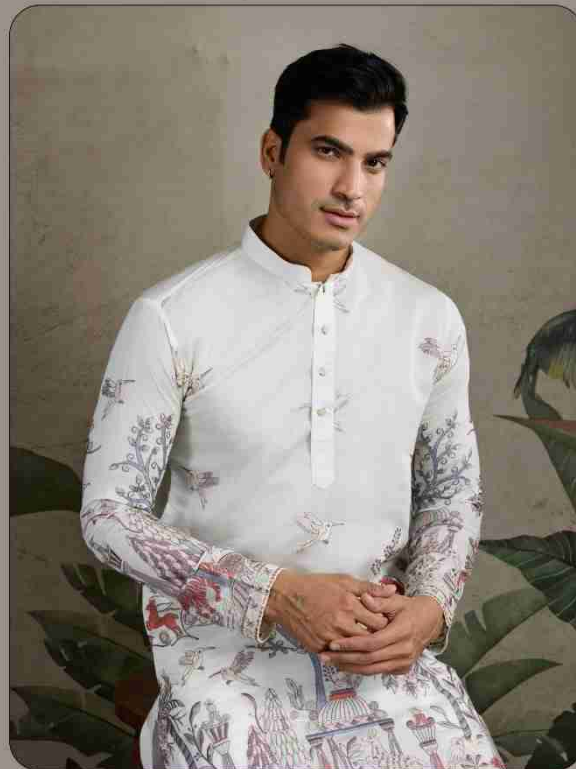

शुभवस्तु

THE DESI EDIT

UNIQUE DESIGNER KURTA

शुभवस्त्र

61191

शिवरत्न

61192

शुभाकर

61193

61194

61195

61196

THE DESI EDIT

UNIQUE DESIGNER KURTA

Design NO. (SKU)	Kurta Color	Kurta Fabric	Type				KURTA MEASUREMENT GARMENT CHEST				KURTA MEASUREMENT TOP LENGTH				Kurta Work	Weight
			READY TO WEAR													
			SIZE				M	L	XL	XXL	M	L	XL	XXL		
61191	Black	Viscose Silk	M (38)	L (40)	XL (42)	XXL (44)	42	44	46	48	39	39	40	40	Thread & Sequence Embroidered Work	1 KG
61192	White	Viscose Silk	M (38)	L (40)	XL (42)	XXL (44)	42	44	46	48	39	39	40	40	Thread & Sequence Embroidered Work	1 KG
61193	Yellow	Viscose Silk	M (38)	L (40)	XL (42)	XXL (44)	42	44	46	48	39	39	40	40	Thread & Sequence Embroidered Work	1 KG
61194	Sky	Viscose Silk	M (38)	L (40)	XL (42)	XXL (44)	42	44	46	48	39	39	40	40	Thread & Sequence Embroidered Work	1 KG
61195	Pista Green	Viscose Silk	M (38)	L (40)	XL (42)	XXL (44)	42	44	46	48	39	39	40	40	Thread & Sequence Embroidered Work	1 KG
61196	Peach	Viscose Silk	M (38)	L (40)	XL (42)	XXL (44)	42	44	46	48	39	39	40	40	Thread & Sequence Embroidered Work	1 KG