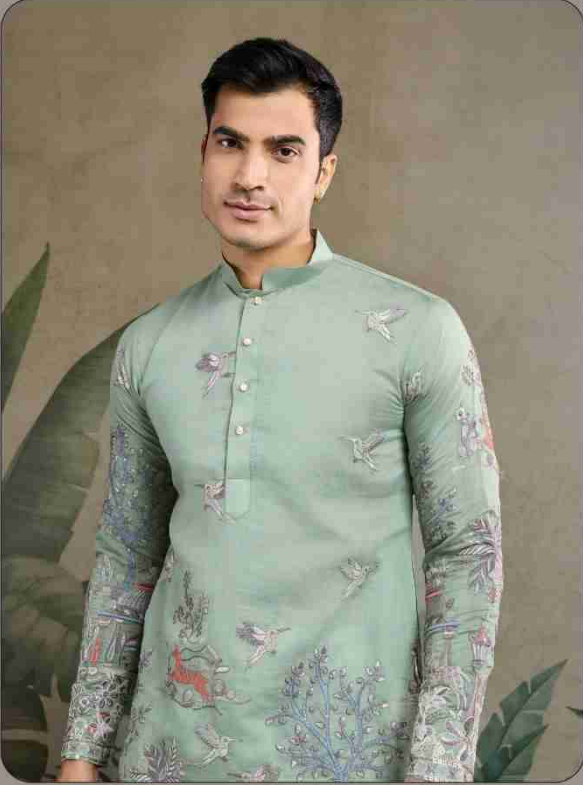

शुभकाल

61195