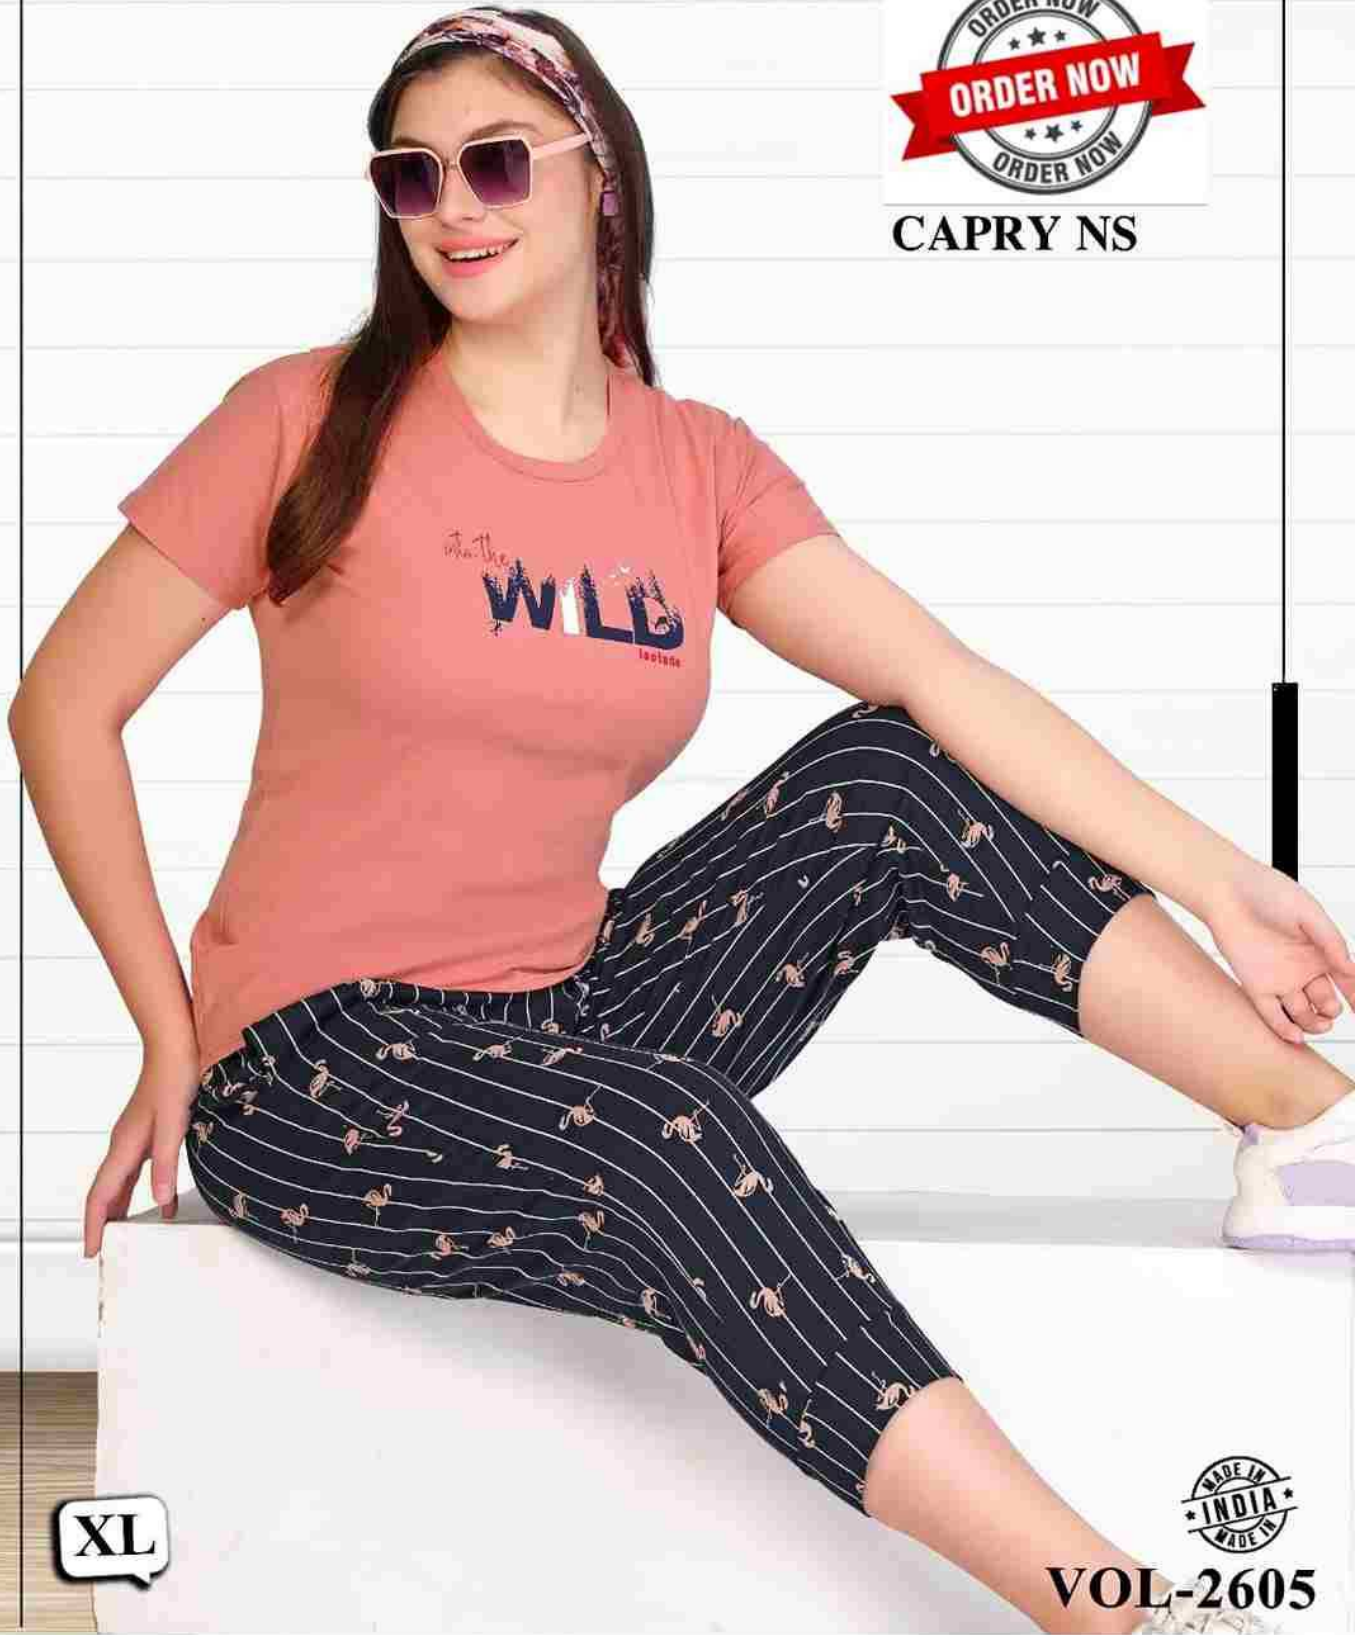

XL

VOL-2605

PREMIUM LOUNGE WEAR