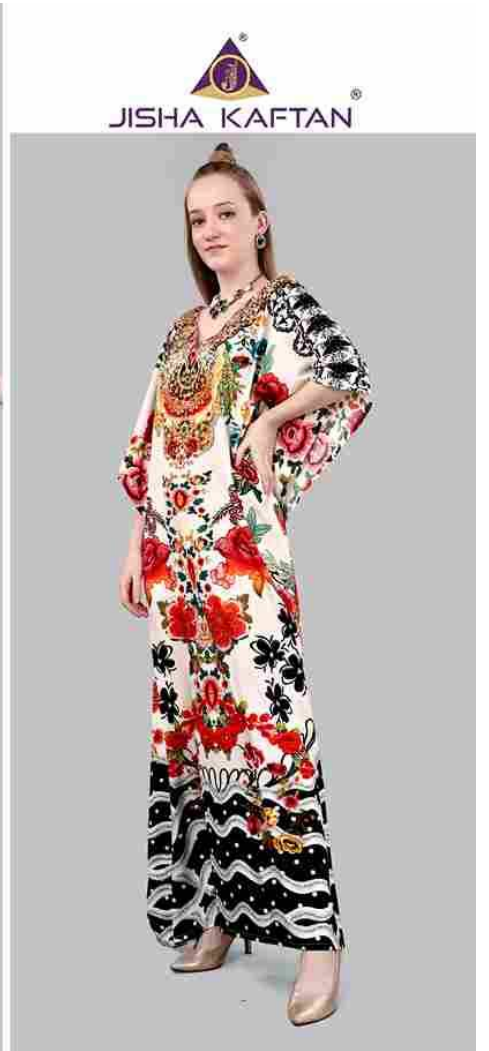

JISHA KAFTAN®