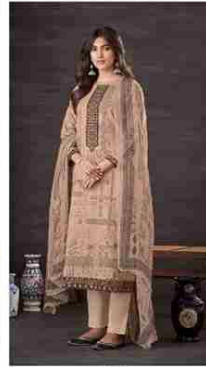

105

110

شیدت
Shiddat
A PRODUCT OF
Esta
SHIANA