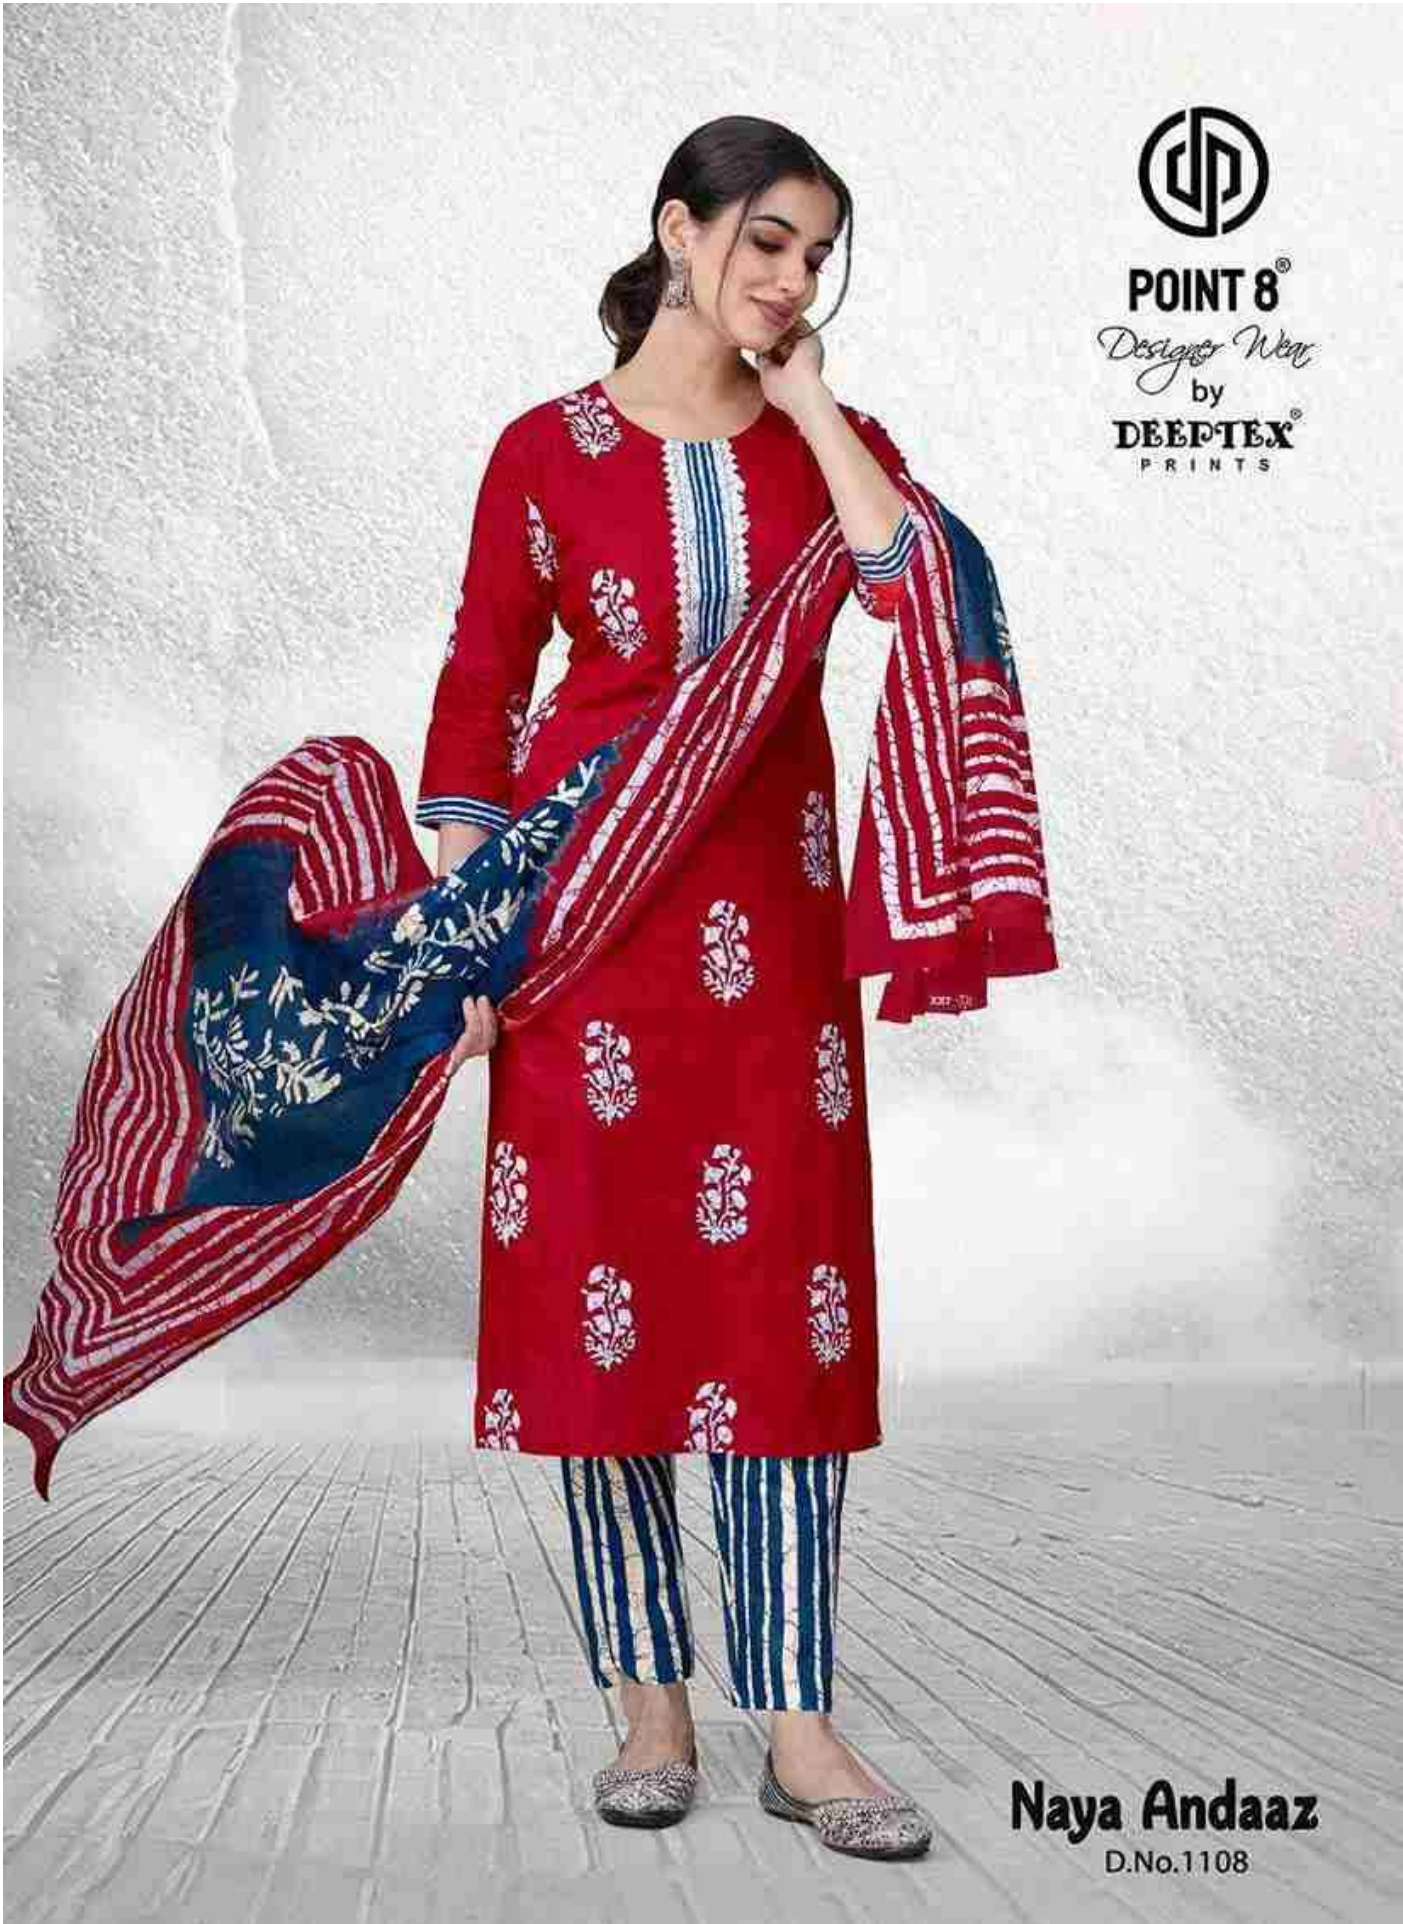

POINT 8

Designer Wear
by

DEEPTEX
PRINTS

Naya Andaaz

D.No.1108