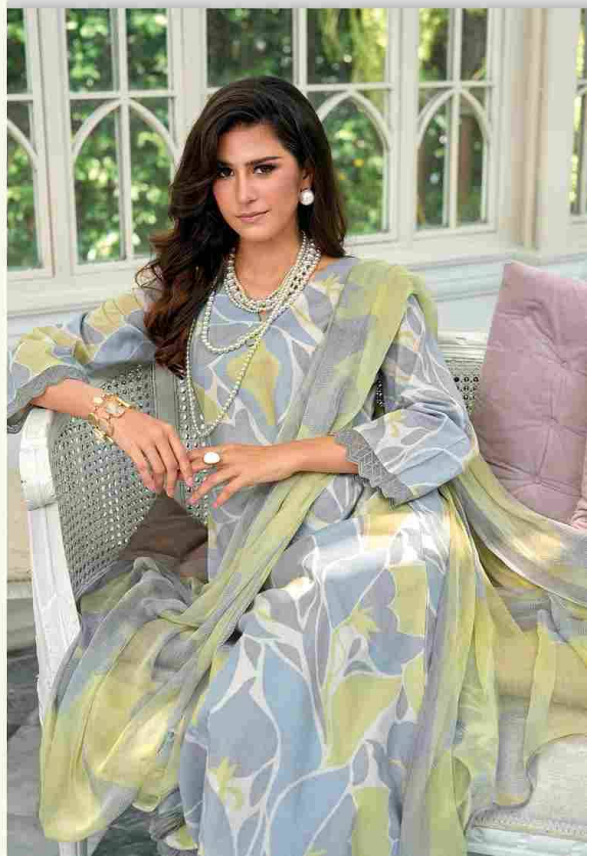

KILORY  
T r e n d s

# Scarlet

PURE DUPATTA

KILORY  
Trends

1381

1382

1383

1384

KILORY  
Trends

Scarlet  
PURE DUPATTA

KILORY  
T r e n d s

# Scarlet

PURE DUPATTA

**TOP**

PURE LAWN COTTON DIGITAL PRINTING WITH  
FANCY EMBROIDERY DAMAN ON SLEEVE

**DUPATTA**

PURE BEMBERG GERMAN CHIFFON DIGITAL PRINTING

**BOTTOM**

PURE COTTON WITH  
EMBROIDERY LACES