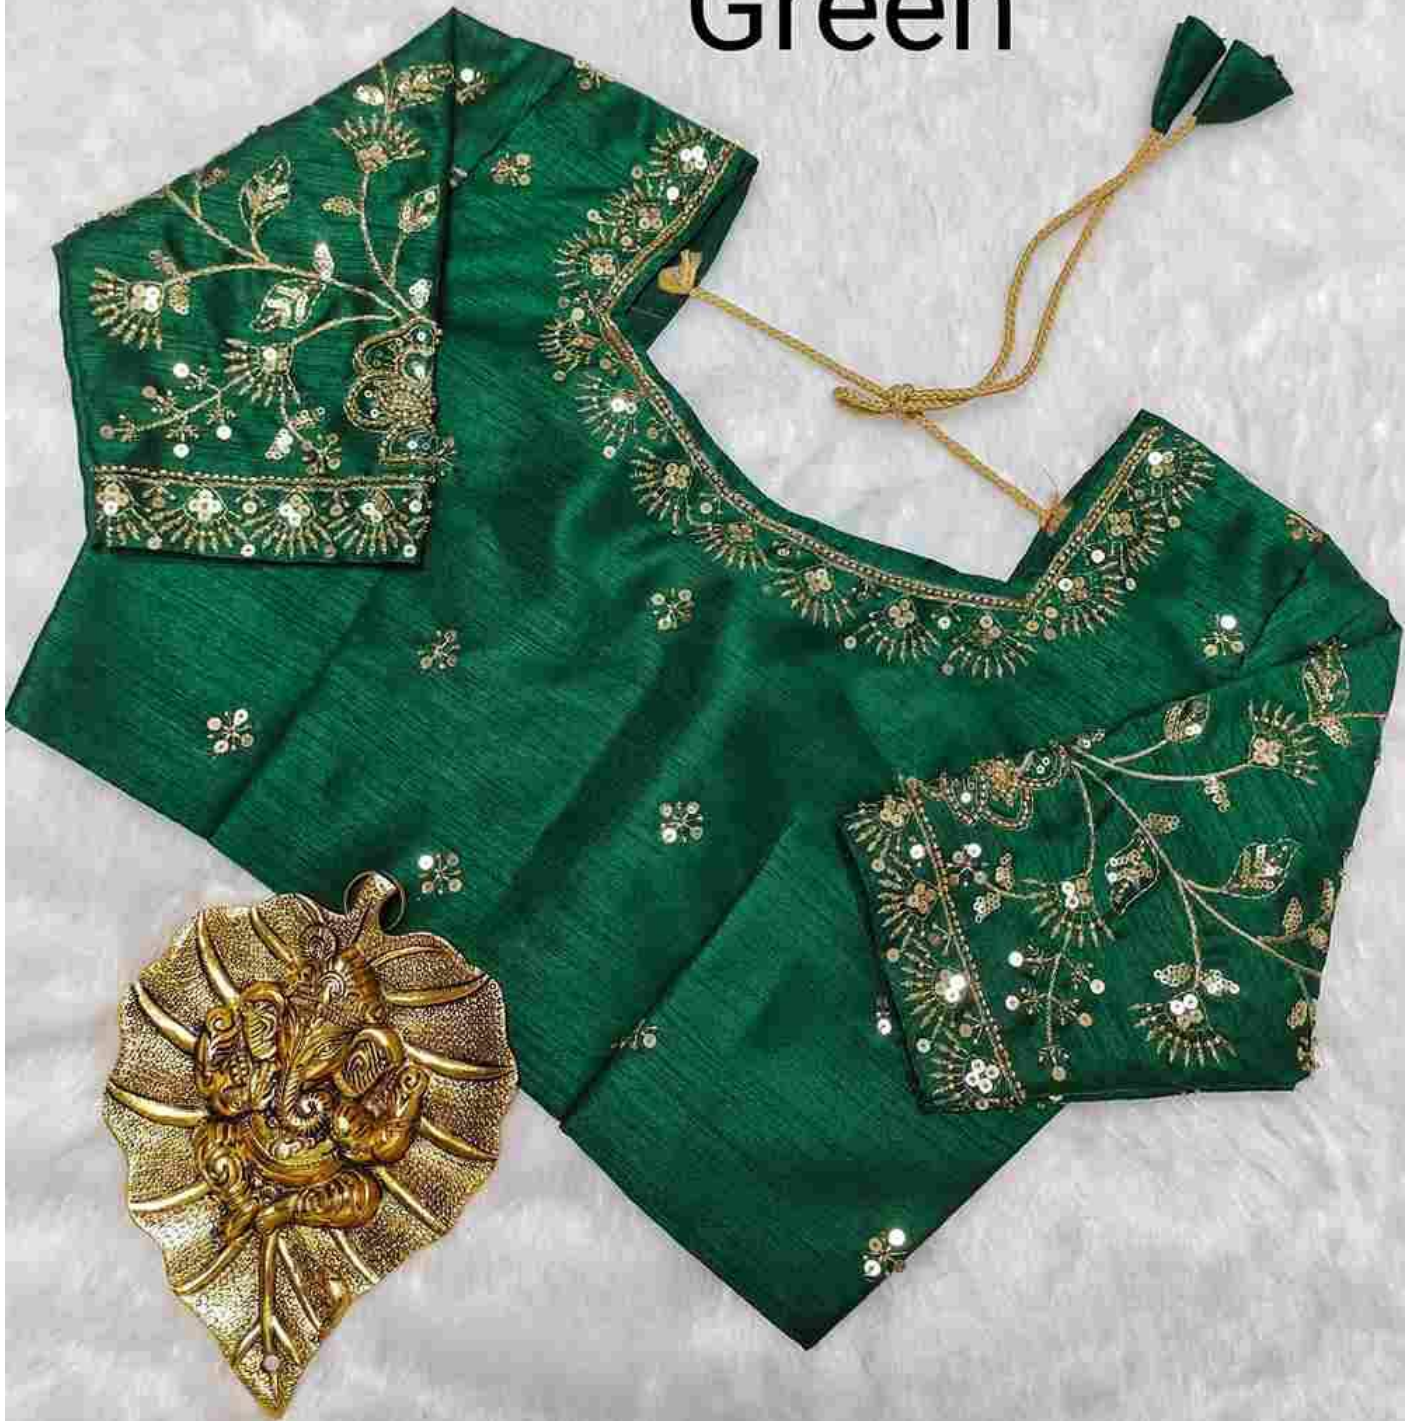

Green

Rani

Royal blue

Green

yellow

wine

Back side

Red