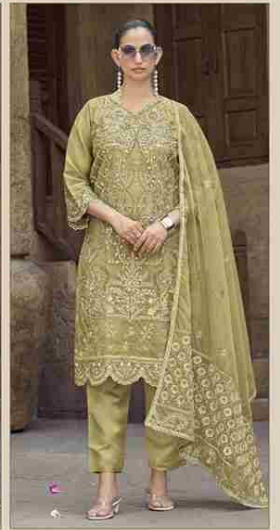

TOP:- ORGANZA EMBROIDERED
WITH HEAVY KHATLI WORK
DUPATTA:- ORGANZA EMBROIDERED
BOTTOM / INNER:- SANTOON

K-5249-D