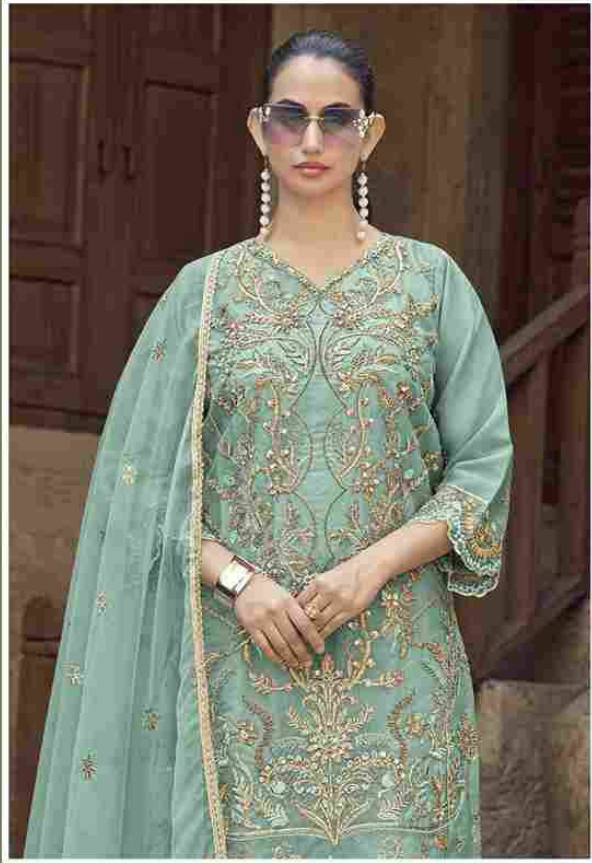

TOP:- ORGANZA EMBROIDERED
WITH HEAVY KHATLI WORK.
DUPATTA:- ORGANZA EMBROIDERED
BOTTOM / INNER:- SANTOON

K-5249-B

TOP:- ORGANZA EMBROIDERED
WITH HEAVY KHATLI WORK
DUPATTA:- ORGANZA EMBROIDERED
BOTTOM / INNER:- SANTOON

K-5249

TOP:- ORGANZA EMBROIDERED
WITH HEAVY KHATLI WORK.
DUPATTA:- ORGANZA EMBROIDERED
BOTTOM / INNER:- SANTOON

K-5249-B

TOP:- ORGANZA EMBROIDERED
WITH HEAVY KHATLI WORK.
DUPATTA:- ORGANZA EMBROIDERED
BOTTOM / INNER:- SANTOON