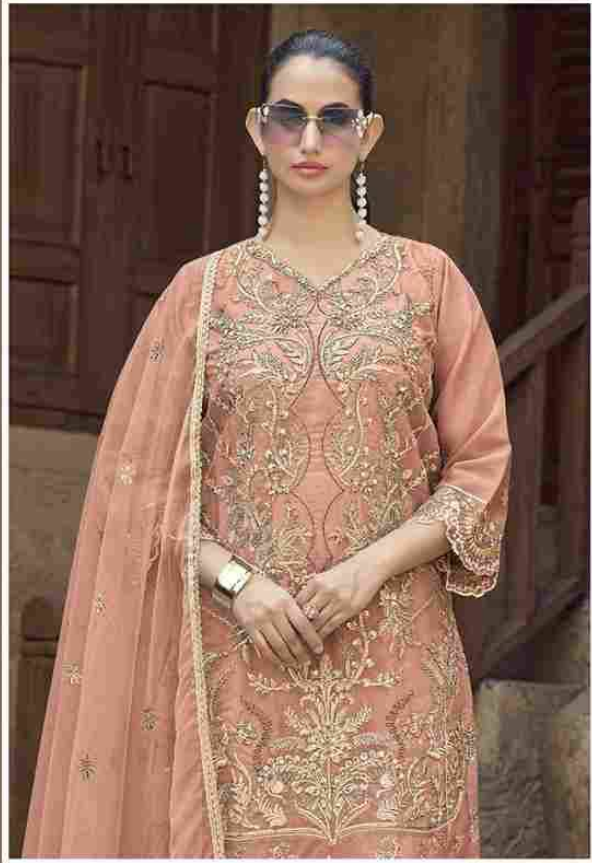

TOP:- ORGANZA EMBROIDERED
WITH HEAVY KHATLI WORK.
DUPATTA:- ORGANZA EMBROIDERED
BOTTOM / INNER:- SANTOON

K-5249-B

TOP:- ORGANZA EMBROIDERED
WITH HEAVY KHATLI WORK
DUPATTA:- ORGANZA EMBROIDERED
BOTTOM / INNER:- SANTOON

K-5249

TOP:- ORGANZA EMBROIDERED
WITH HEAVY KHATLI WORK.
DUPATTA:- ORGANZA EMBROIDERED
BOTTOM / INNER:- SANTOON

K-5249-B

TOP:- ORGANZA EMBROIDERED
WITH HEAVY KHATLI WORK.
DUPATTA:- ORGANZA EMBROIDERED
BOTTOM / INNER:- SANTOON

K-5249-C

TOP:- ORGANZA EMBROIDERED
WITH HEAVY KHATLI WORK.
DUPATTA:- ORGANZA EMBROIDERED
BOTTOM / INNER:- SANTOON

K-5249-D

TOP:- ORGANZA EMBROIDERED
WITH HEAVY KHATLI WORK
DUPATTA:- ORGANZA EMBROIDERED
BOTTOM / INNER:- SANTOON