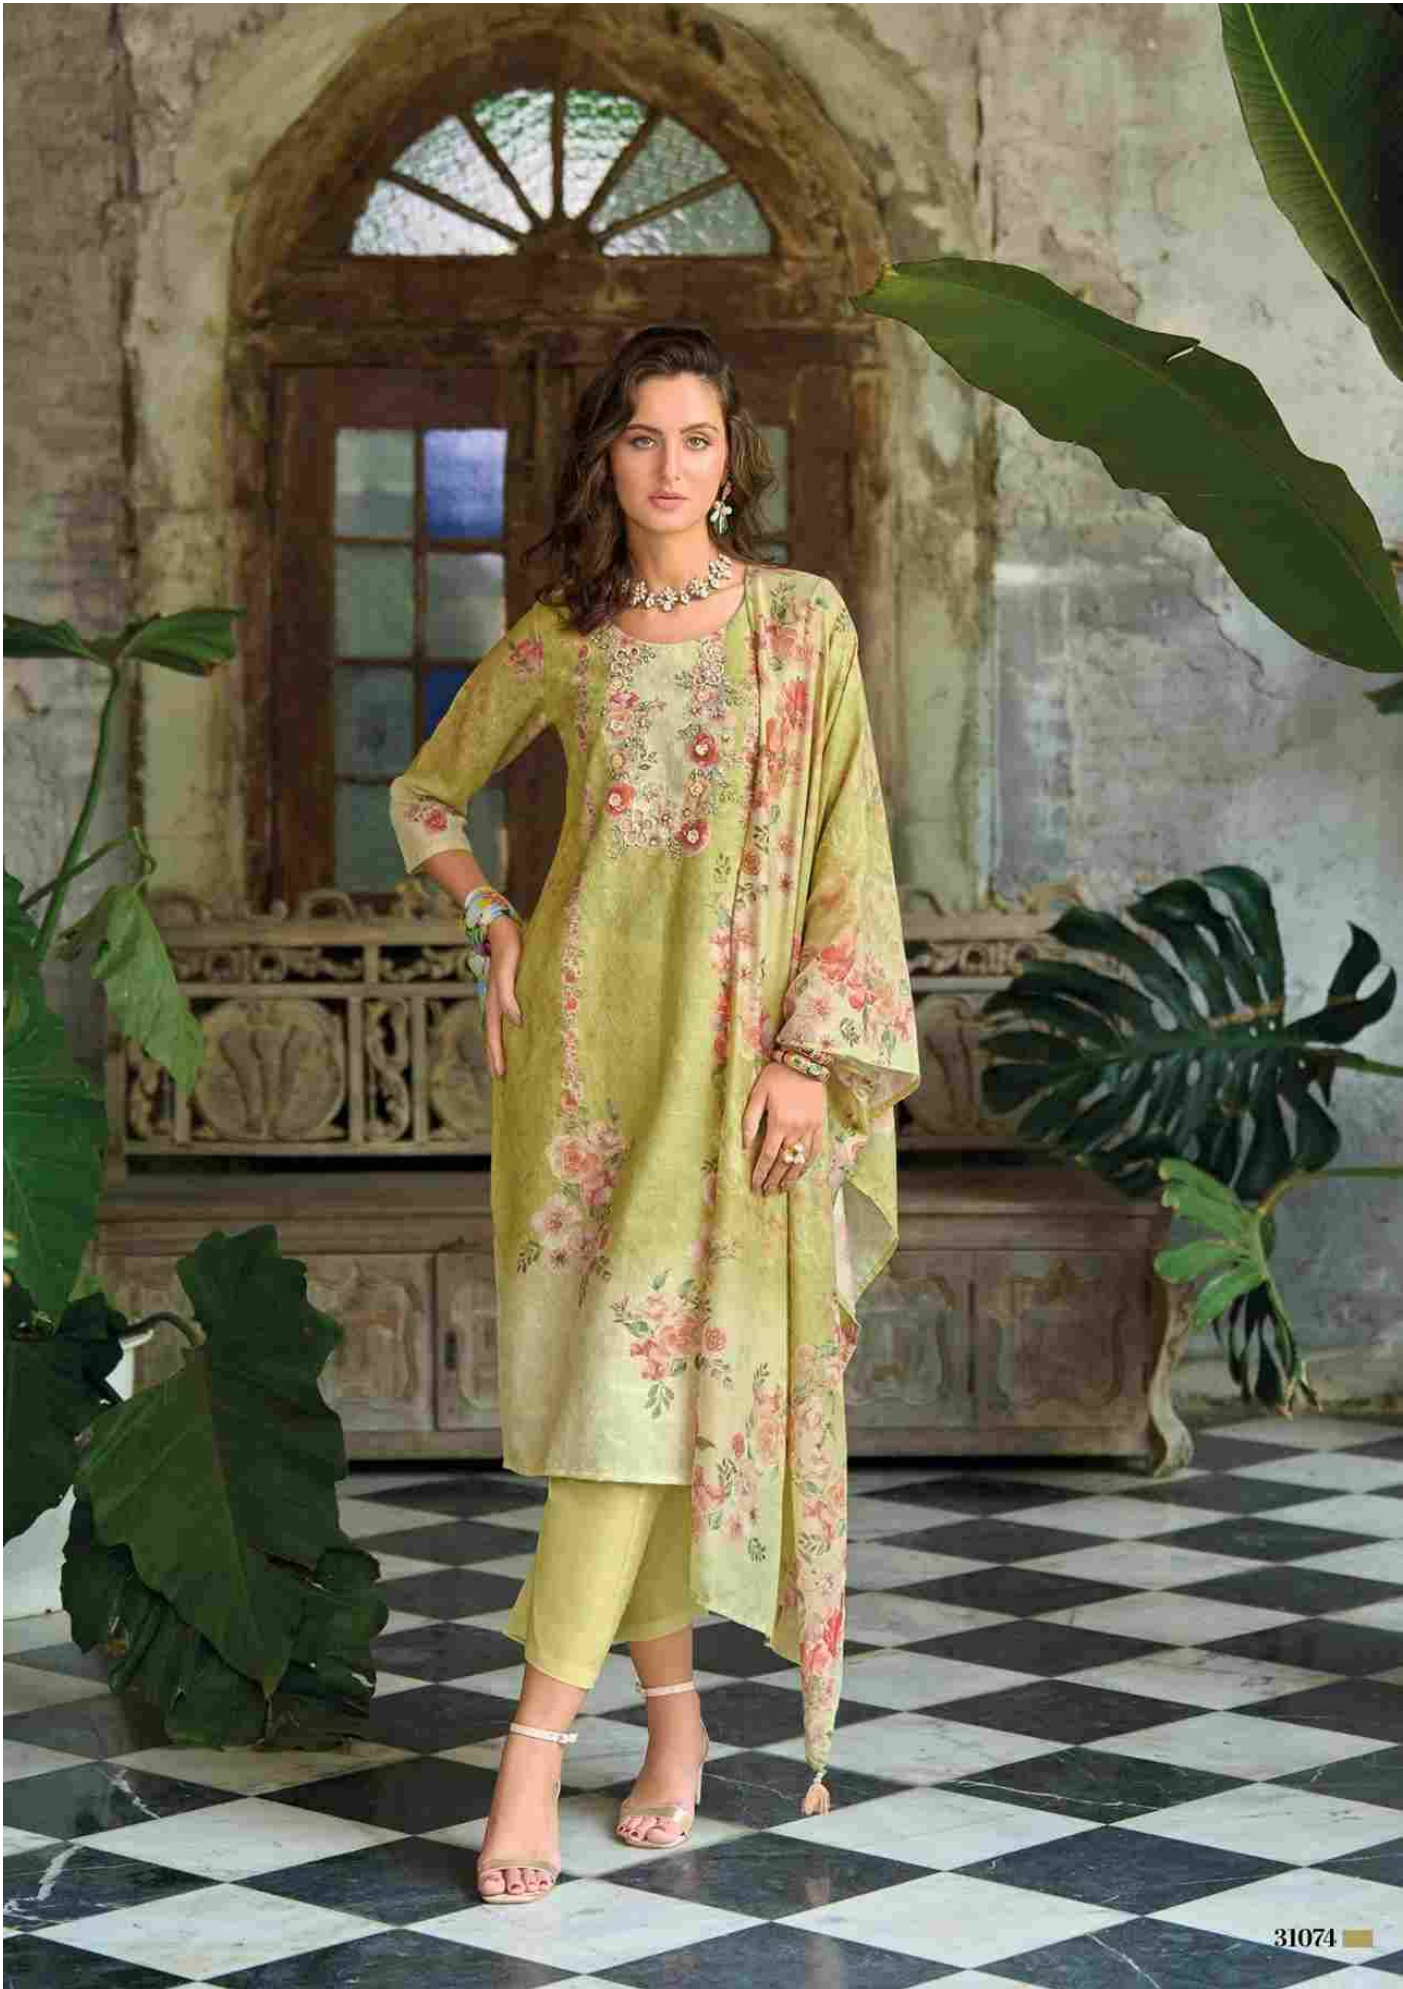

CELEBRATE YOUR STYLE
EMBRACE YOUR LIFE

LADY
LEELA

Summer

PASTELS

(EXOTIC PRINT COLLECTION)

Vol-2

31071

ELEVATE YOUR STYLE
ELEVATE YOUR LIFE

LADY LEELA

31071

31072

31073

31074

31075

31076

Summer
PASTELS
(EXOTIC PRINT COLLECTION)
Vol-2

Summer
PASTELS
(EXOTIC PRINT COLLECTION)
VOL-2

FABRIC DETAILS

TOP

BORED SCHIFFLI WORK ON LINEN FABRIC WITH
HANDWORK & PURE COTTON INNER

BOTTOM

PURE CAMBRIC BOTTOM WITH POCKET

DUPATTA

DIGITAL PRINT ON VISCOSE MAL WITH TASSELS