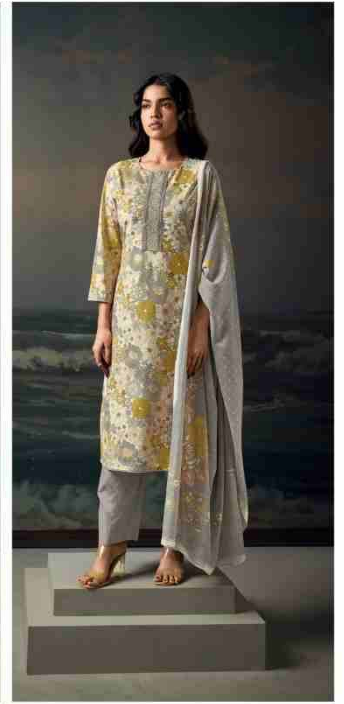

Ganga®

Chahana

S3629

S3629-A

S3629-B

S3629-C

S3629-D

S3629-A

S3629-B

S3629-C

S3629-D

Ganga®
Chahana
S3629- A/B/C/D

PRODUCT NAME	CHAHANA
D.NO.	S3629
DESCRIPTION	<p>TOP PREMIUM COTTON PRINTED WITH EMBROIDERY, SOLID COLOR COTTON BORDER ON DAMAN.</p> <p>BOTTOM PREMIUM COTTON PRINTED.</p> <p>DUPATTA PREMIUM COTTON MUL PRINTED</p>
HSN CODE	520851
WHOLESALE PRICE	1355/- EACH+GST(EXTRA) <i>MOQ : 64 PCS</i>