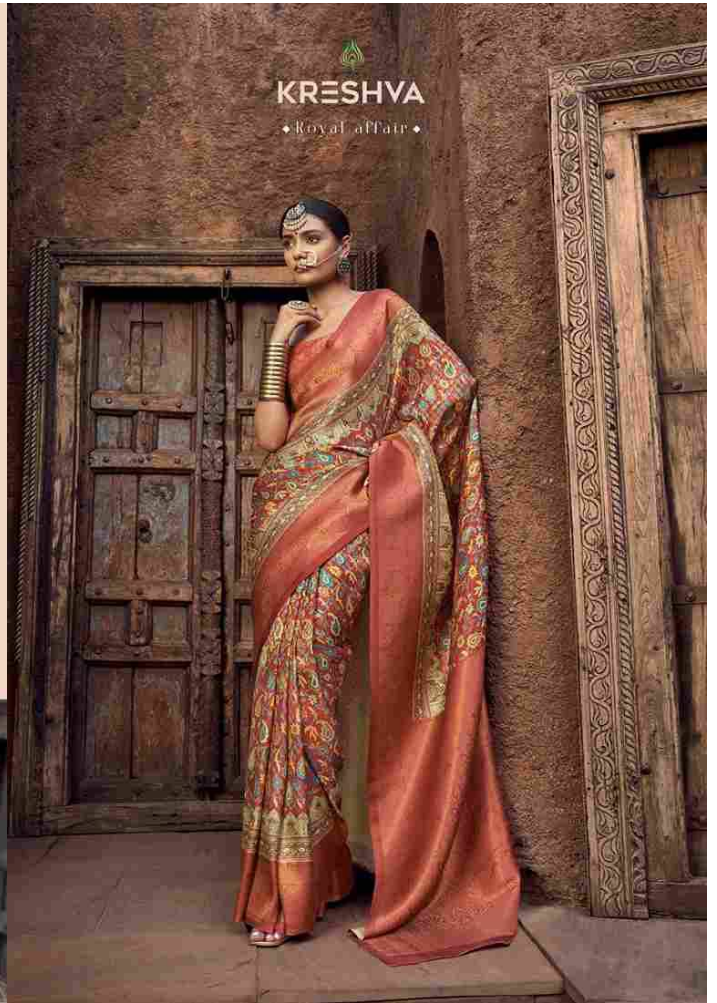

KRESHVA

◆ Royal affair ◆

राजसी

RAJASI

K-7002

KRESHVA
♦ Royal affair ♦

K 7005

KRESHVA
♦ Royal affair ♦

K 7004

K 7006

K 7007

Drape yourself in Eternal Grace—where rich terracotta tones meet intricate paisley patterns and heritage borders. A symphony of vibrant threads, handwoven finesse, and classic silhouettes that breathe life into every occasion.