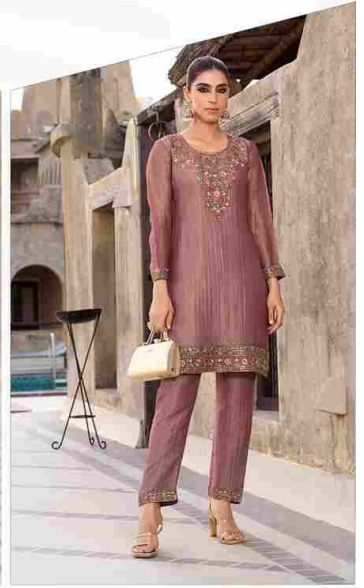

LILY&LALI®  
GULS PRIDE  
A PRODUCT OF FIONA SEOUR

*One out of style*

Embrace the warmth of gold: it's a shade that never goes out of style

26754

26751

26752

26753

26754