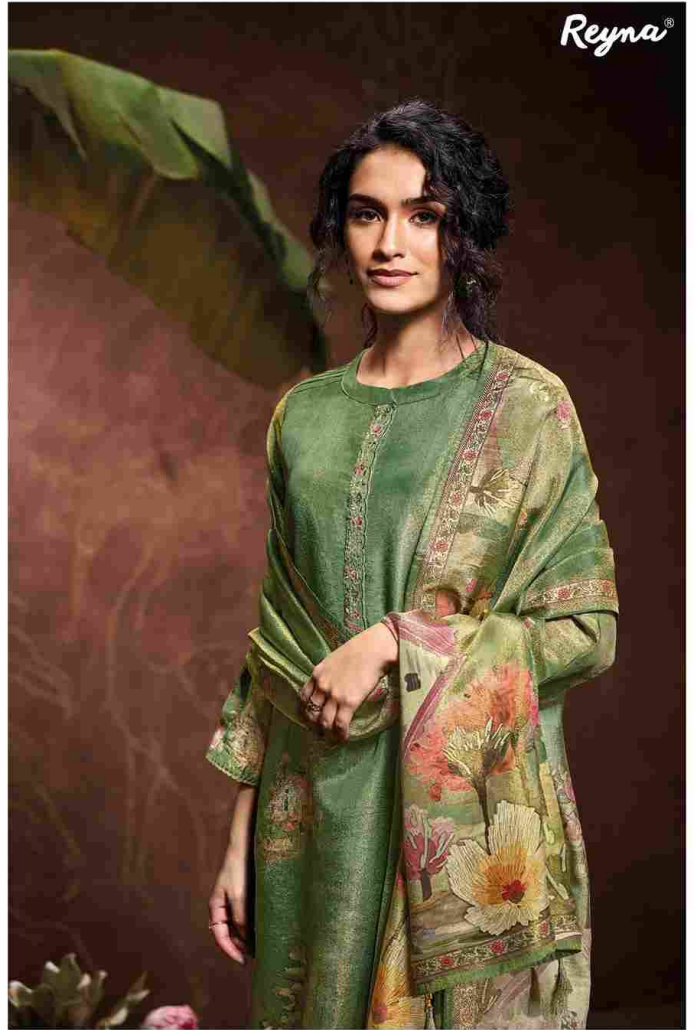

Reyna®
Garima
गारिमा

10209

10210

10211

10212

Reyna®
Garima
गरिमा

Garima

TOP

**PREMIUM BEMBERG TISSUE DIGITAL PRINT WITH
PLACKET EMBROIDERY ON NECK AND LACE ON
DAAMAN AND SLEEVES**

BOTTOM

PREMIUM MASLIN DYED

DUPATTA

**PREMIUM BEMBERG TISSUE DIGITAL PRINT WITH
HANGINGS ON ALL FOUR SIDES**