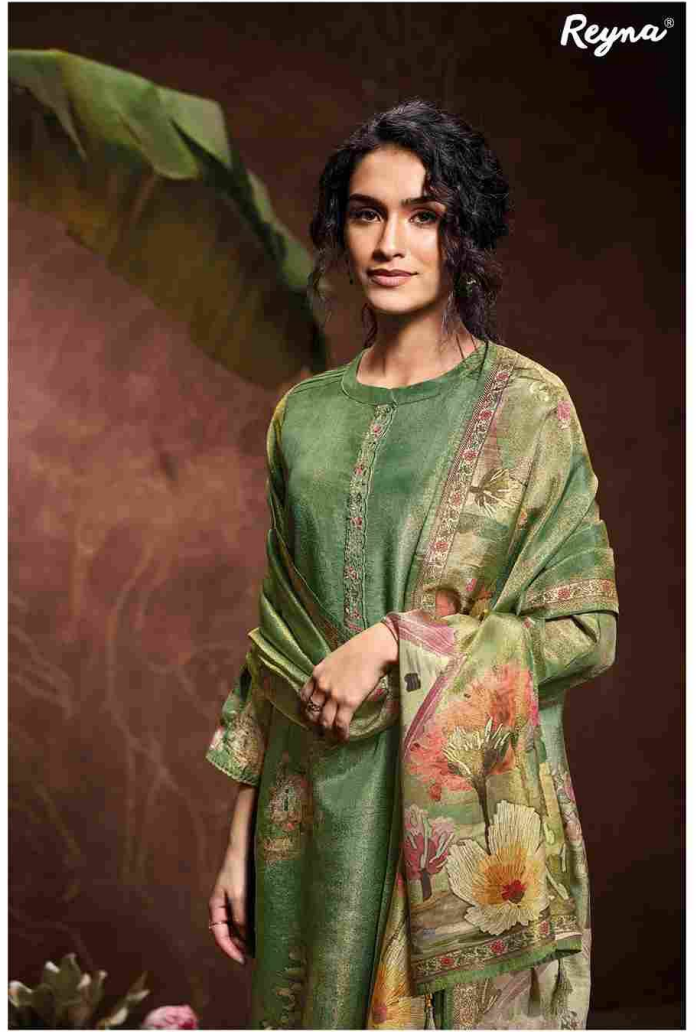

Reyna®  
Garima  
गारिमा

10209

10210

10211

10212

Reyna®  
Garima  
गरिमा

## TOP

**PREMIUM BEMBERG TISSUE DIGITAL PRINT WITH  
PLACKET EMBROIDERY ON NECK AND LACE ON  
DAAMAN AND SLEEVES**

## DUPATTA

**PREMIUM BEMBERG TISSUE DIGITAL PRINT WITH  
HANGINGS ON ALL FOUR SIDES**

————— *Reyna*<sup>®</sup> —————