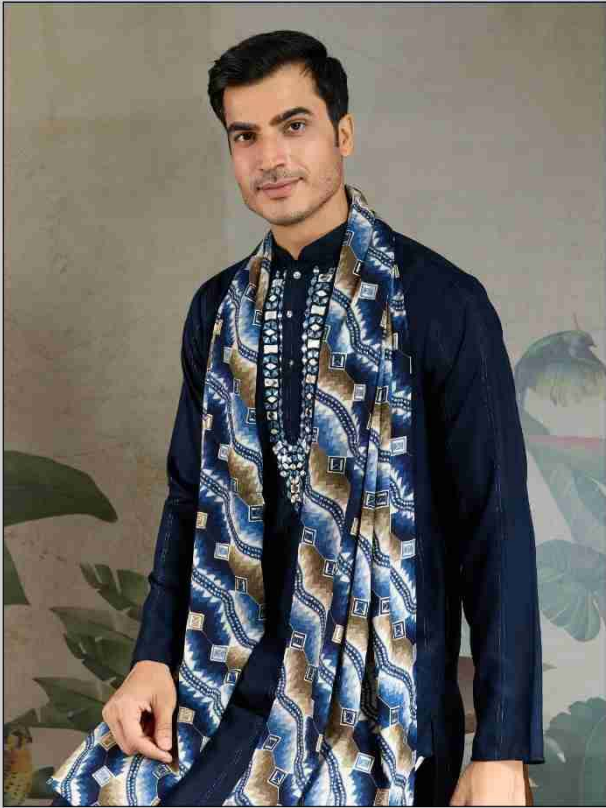

शुभवस्त्र

## ETHNIC ELEVATED

MIRROR WORK KURTA WITH DUPATTA FOR MEN

61291

61292

61293

61294