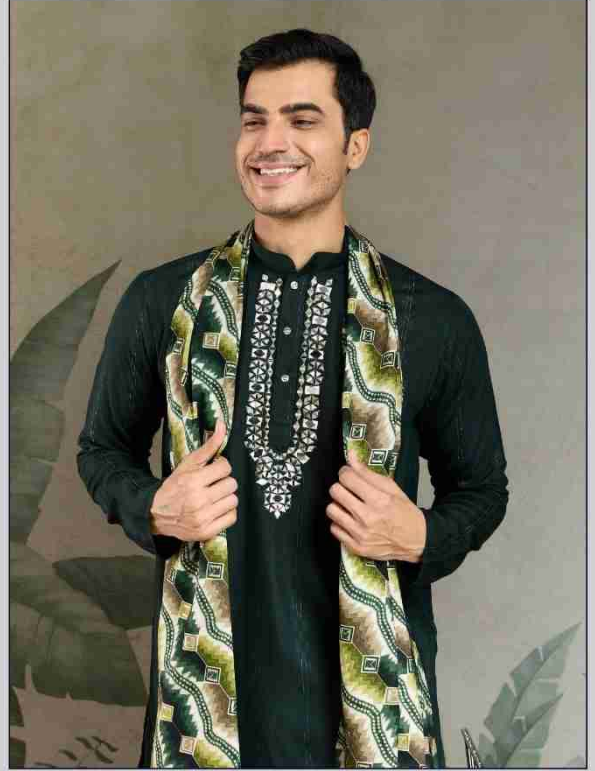

शुभवस्त्र

## ETHNIC ELEVATED

MIRROR WORK KURTA WITH DUPATTA FOR MEN

61291

61292

61293

61294