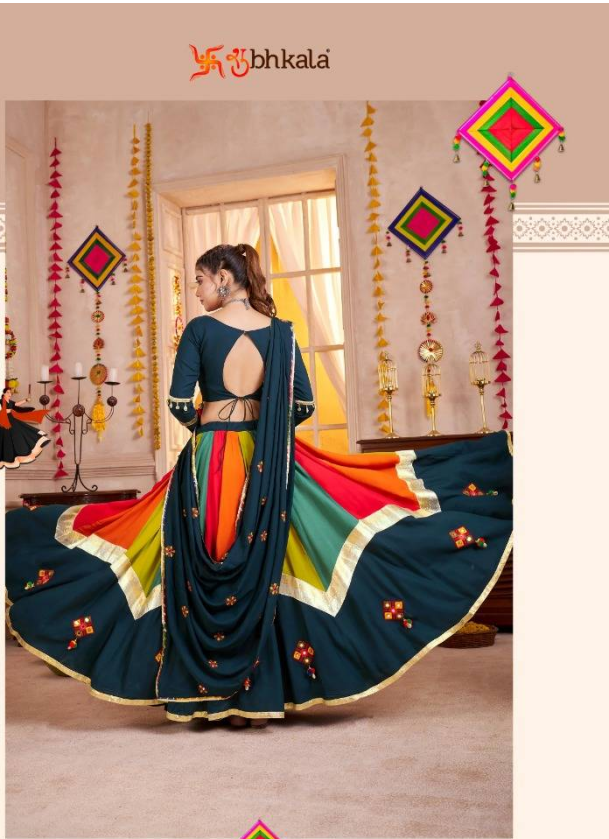

bhkalā

RASS - 11093