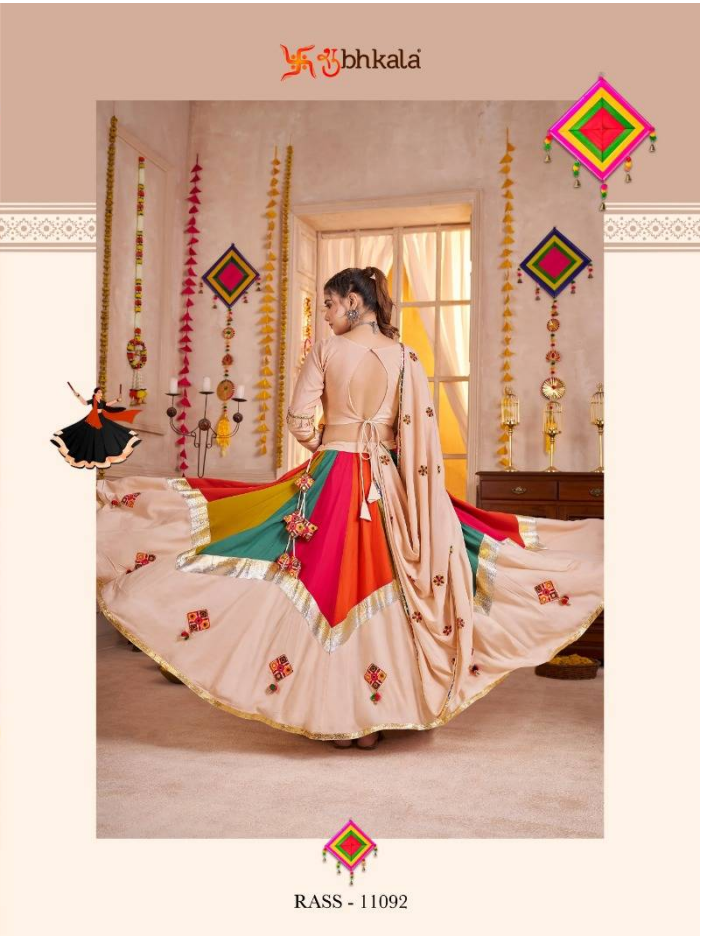

RASS - 11092