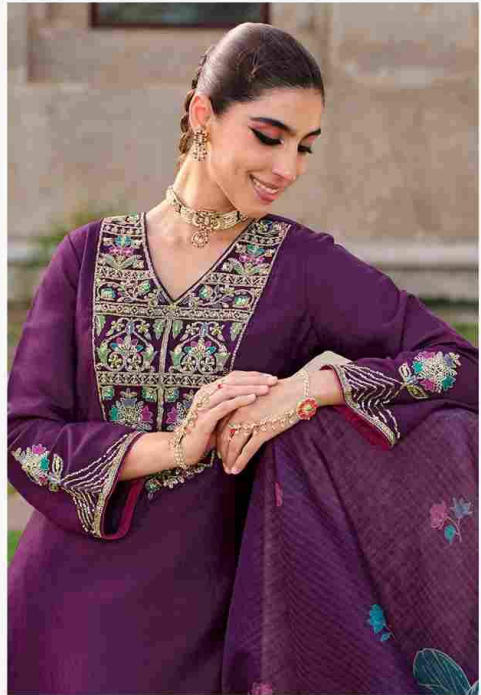

LILY&LALI®
GULS PRIDE
A PRODUCT OF FIONA GROUP
27223