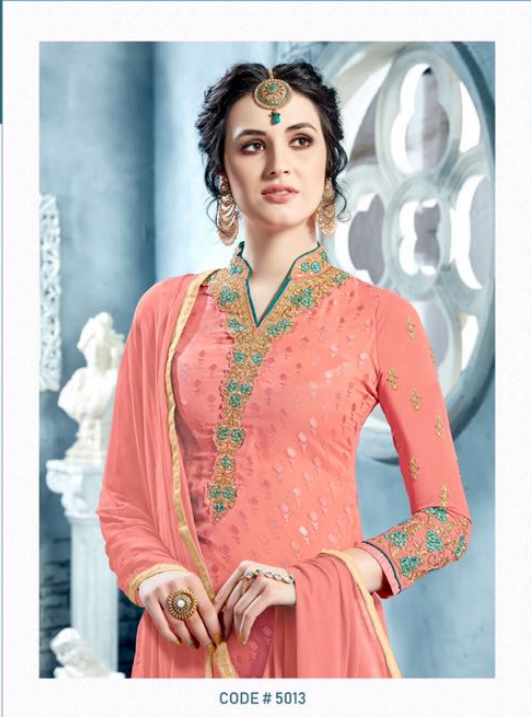

THE SPECIAL ELEGANCE