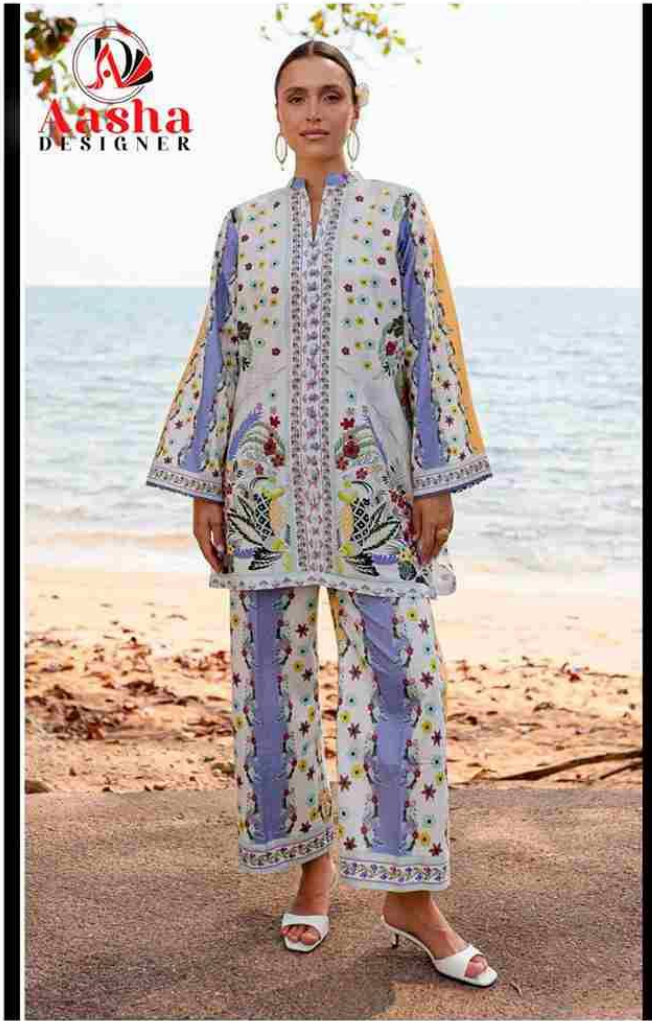

Aasha
DESIGNER

SIZE-XL

D.no-10030

**READY MADE
TURKIS-VOL-8
CO-ORD SET COLLECTION**

SIZE-XL

D.no-10029

READY MADE
TURKIS-VOL-8
CO-ORD SET COLLECTION

Aasha
DESIGNER

REF:AL...
READY MADE
TUNIS VOL-4
COORD SET COLLECTION

Aasha
DESIGNER

SIZE-XL

D.no-10030

**READY MADE
TURKIS-VOL-8
CO-ORD SET COLLECTION**

Aasha
DESIGNER

Aasha

SIZE: M
READY MADE
TURNS-VOL-8
CO-ORD SET COLLECTION