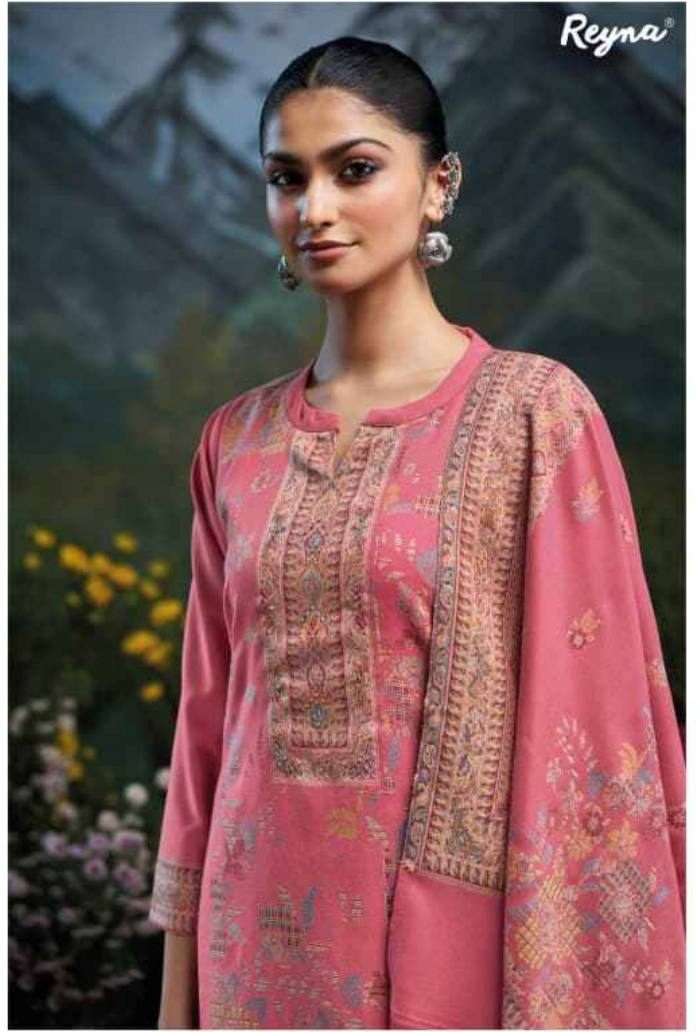

Reyna®
Florica
फ्लोरिका

10386

10389

10392

10393

10390

10391

Reyna®
Florica
फ्लोरिका

Reyna®

CATALOGUE NAME	DESCRIPTION	DESIGN NO.	PRICE
Florica	TOP		
	PREMIUM PURE WOOL PASHMINA MEENA JAQUARD WITH HANDWORK AND EXTRA SLEEVE AND EXTRA BORDER FOR BOTTOM	10388	2295/-
		10389	2295/-
	BOTTOM	10390	2295/-
	PREMIUM PURE WOOL PASHMINA DYED	10391	2295/-
	DUPATTA	10392	2295/-
PREMIUM PURE WOOL PASHMINA MEENA JAQUARD	10393	2295/-	