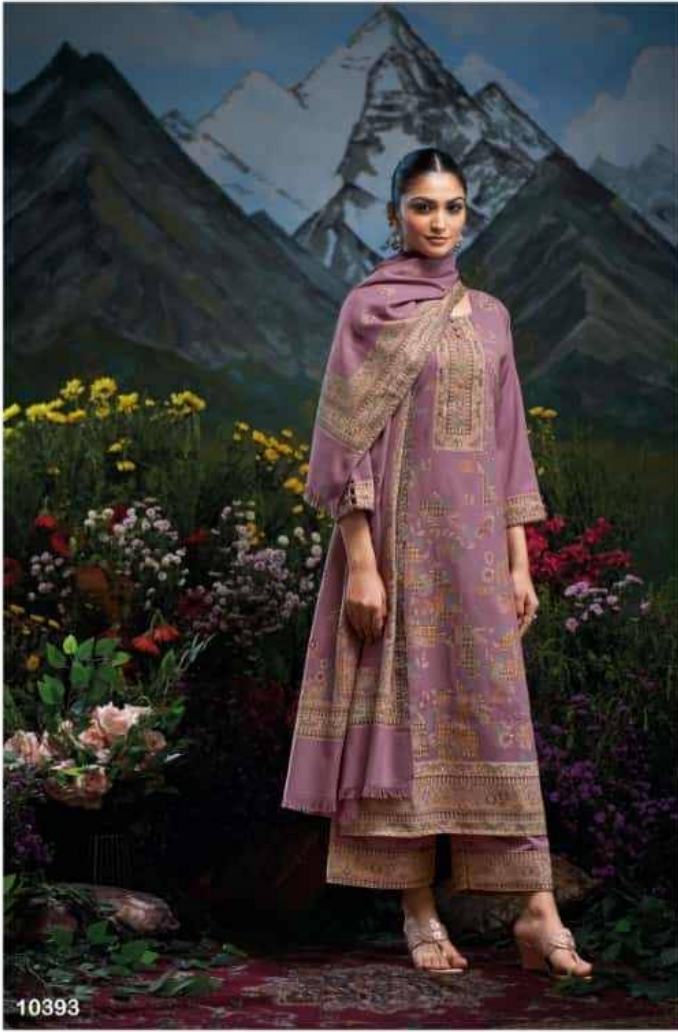

Reyna®
Florica
फ्लोरिका

10386

10389

10392

10393

10390

10391

Reyna®
Florica
फ्लोरिका

Reyna®

CATALOGUE NAME	DESCRIPTION	DESIGN NO.	PRICE
Florica	TOP		
	PREMIUM PURE WOOL PASHMINA MEENA JAQUARD WITH HANDWORK AND EXTRA SLEEVE AND EXTRA BORDER FOR BOTTOM	10388	2295/-
		10389	2295/-
	BOTTOM	10390	2295/-
	PREMIUM PURE WOOL PASHMINA DYED	10391	2295/-
	DUPATTA	10392	2295/-
PREMIUM PURE WOOL PASHMINA MEENA JAQUARD	10393	2295/-	