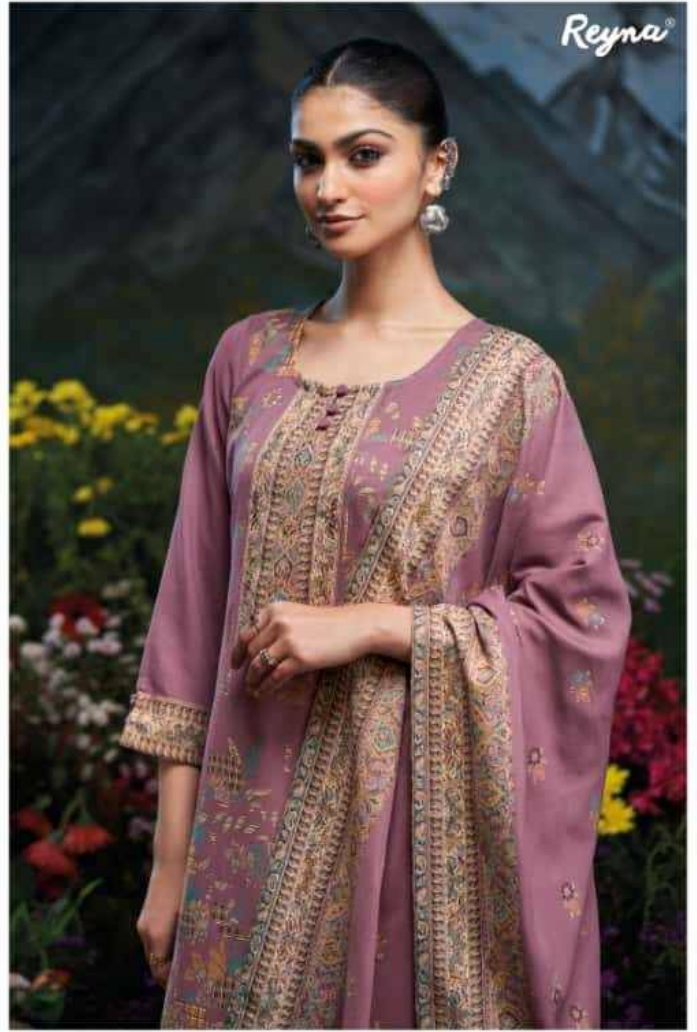

Reyna®
Florica
फ्लोरिका

10386

10389

10392

10393

10390

10391

Reyna®
Florica
फ्लोरिका

Reyna®

CATALOGUE NAME	DESCRIPTION	DESIGN NO.	PRICE
Florica	TOP		
	PREMIUM PURE WOOL PASHMINA MEENA JAQUARD WITH HANDWORK AND EXTRA SLEEVE AND EXTRA BORDER FOR BOTTOM	10388	2295/-
		10389	2295/-
	BOTTOM	10390	2295/-
	PREMIUM PURE WOOL PASHMINA DYED	10391	2295/-
	DUPATTA	10392	2295/-
PREMIUM PURE WOOL PASHMINA MEENA JAQUARD	10393	2295/-	