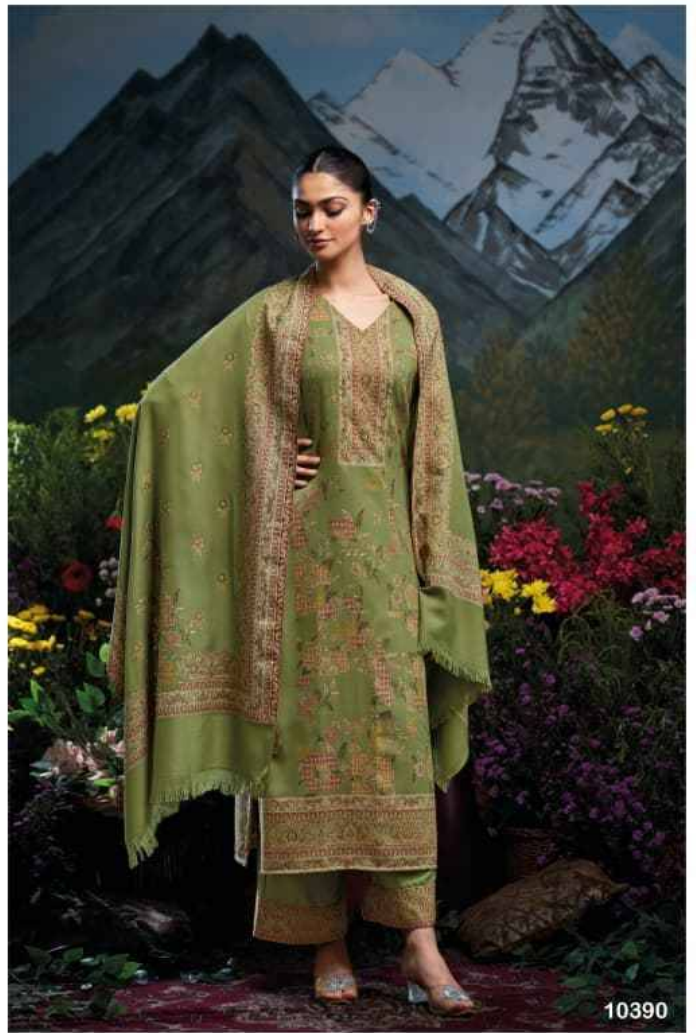

Reyna®
Florica
फ्लोरिका

10386

10389

10392

10393

10390

10391

Reyna®
Florica
फ्लोरिका

Reyna®

CATALOGUE NAME	DESCRIPTION	DESIGN NO.	PRICE
Florica	TOP		
	PREMIUM PURE WOOL PASHMINA MEENA JAQUARD WITH HANDWORK AND EXTRA SLEEVE AND EXTRA BORDER FOR BOTTOM	10388	2295/-
		10389	2295/-
	BOTTOM	10390	2295/-
	PREMIUM PURE WOOL PASHMINA DYED	10391	2295/-
	DUPATTA	10392	2295/-
PREMIUM PURE WOOL PASHMINA MEENA JAQUARD	10393	2295/-	