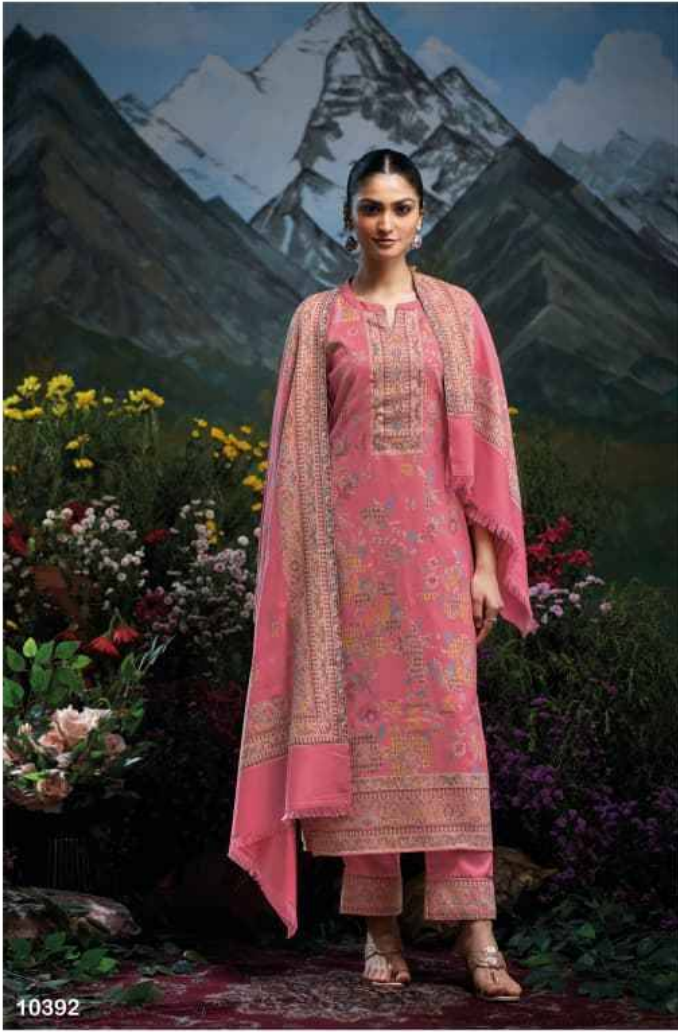

Reyna®
Florica
फ्लोरिका

10386

10389

10392

10393

10390

10391

Reyna®
Florica
फ्लोरिका

Reyna®

CATALOGUE NAME	DESCRIPTION	DESIGN NO.	PRICE
Florica	TOP		
	PREMIUM PURE WOOL PASHMINA MEENA JAQUARD WITH HANDWORK AND EXTRA SLEEVE AND EXTRA BORDER FOR BOTTOM	10388	2295/-
		10389	2295/-
	BOTTOM	10390	2295/-
	PREMIUM PURE WOOL PASHMINA DYED	10391	2295/-
	DUPATTA	10392	2295/-
PREMIUM PURE WOOL PASHMINA MEENA JAQUARD	10393	2295/-	