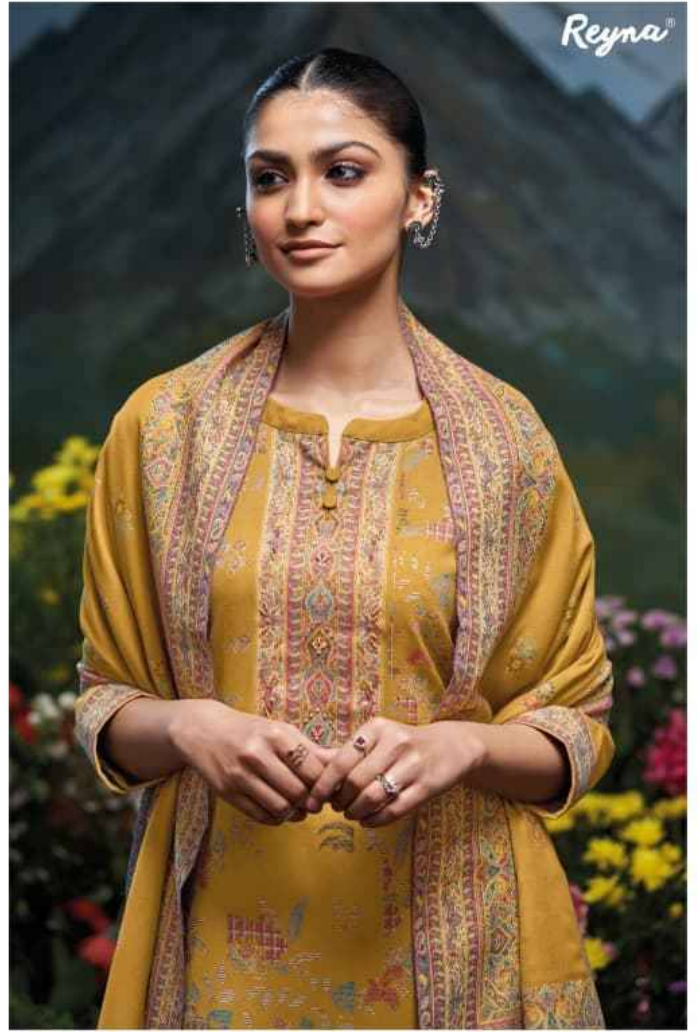

Reyna®
Florica
फ्लोरिका

10386

10389

10392

10393

10390

10391

Reyna®
Florica
फ्लोरिका

Reyna®

CATALOGUE NAME	DESCRIPTION	DESIGN NO.	PRICE
Florica	TOP		
	PREMIUM PURE WOOL PASHMINA MEENA JAQUARD WITH HANDWORK AND EXTRA SLEEVE AND EXTRA BORDER FOR BOTTOM	10388	2295/-
		10389	2295/-
	BOTTOM	10390	2295/-
	PREMIUM PURE WOOL PASHMINA DYED	10391	2295/-
	DUPATTA	10392	2295/-
PREMIUM PURE WOOL PASHMINA MEENA JAQUARD	10393	2295/-	