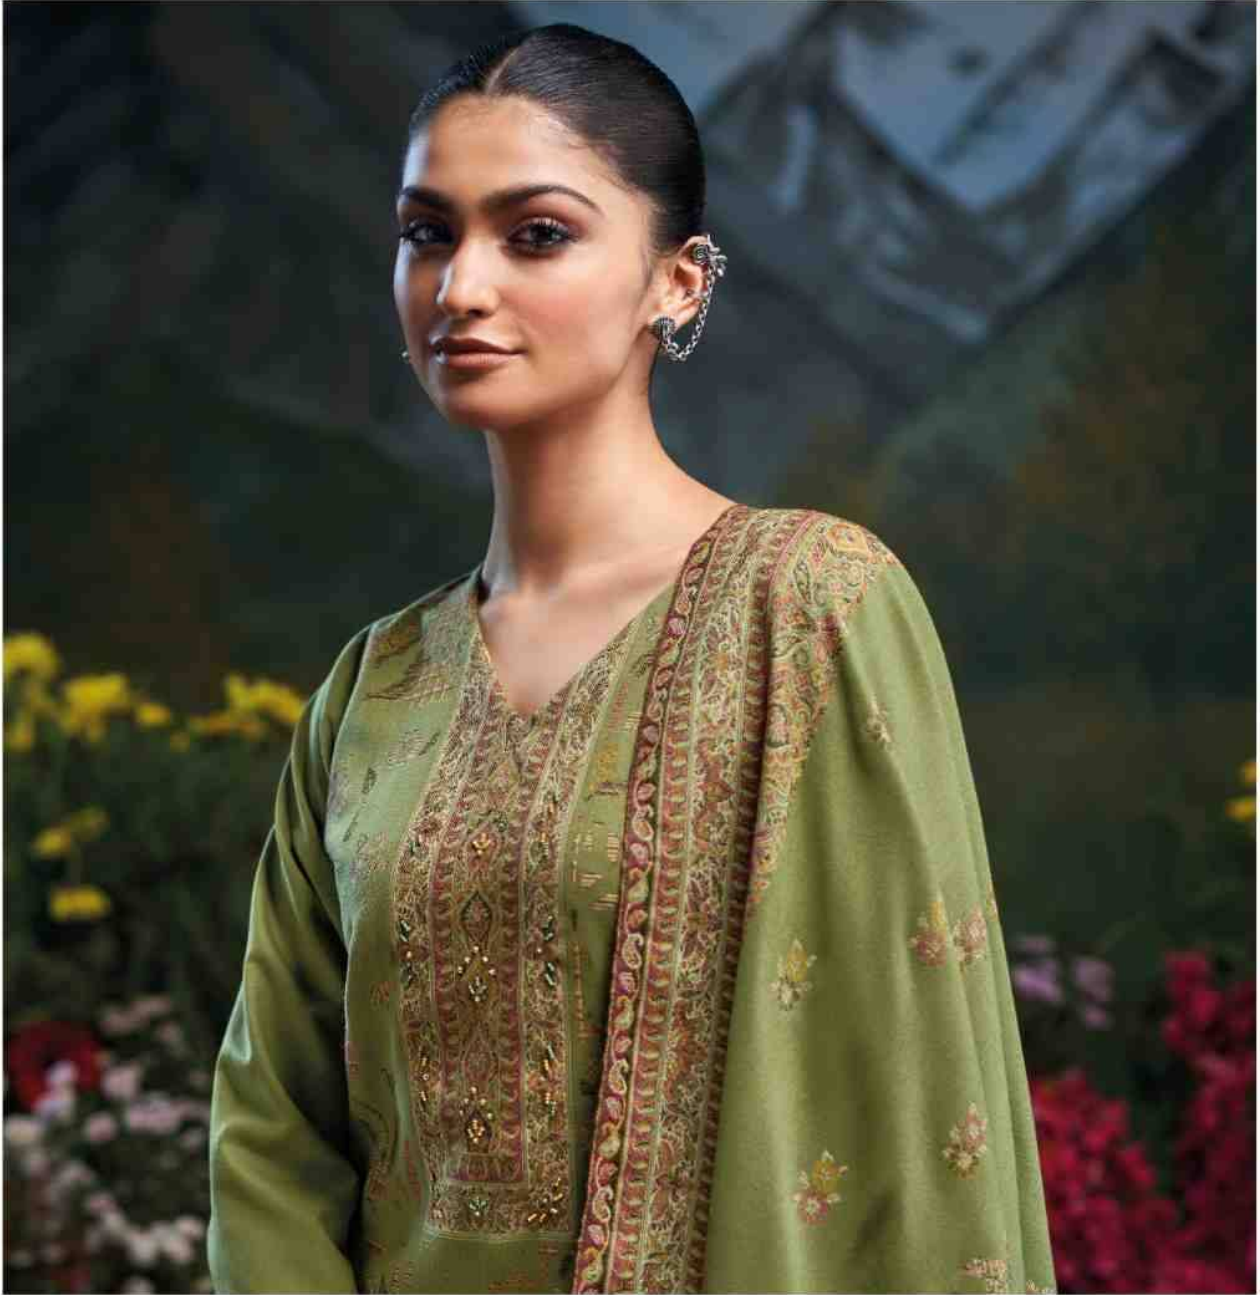

Reyna®
Florica
फ्लोरिका

10386

10389

10392

10393

10390

10391

Reyna®
Florica
फ्लोरिका

Reyna®

CATALOGUE NAME	DESCRIPTION	DESIGN NO.	PRICE
Florica	TOP		
	PREMIUM PURE WOOL PASHMINA MEENA JAQUARD WITH HANDWORK AND EXTRA SLEEVE AND EXTRA BORDER FOR BOTTOM	10388	2295/-
		10389	2295/-
	BOTTOM	10390	2295/-
	PREMIUM PURE WOOL PASHMINA DYED	10391	2295/-
	DUPATTA	10392	2295/-
PREMIUM PURE WOOL PASHMINA MEENA JAQUARD	10393	2295/-	