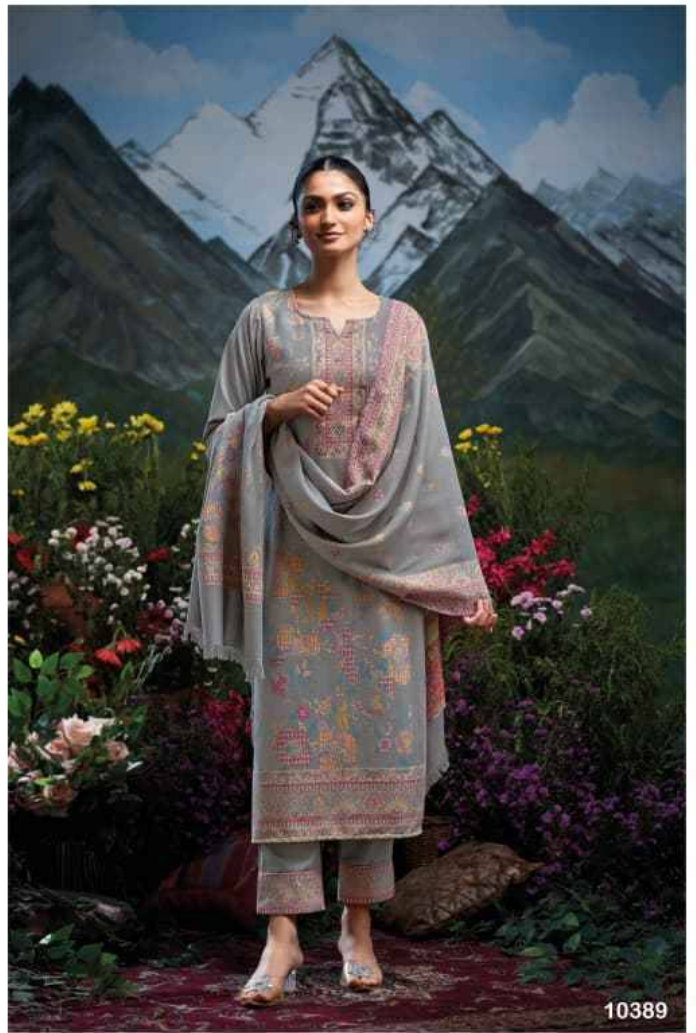

Reyna®
Florica
फ्लोरिका

10386

10389

10392

10393

10390

10391

Reyna®
Florica
फ्लोरिका

Reyna®

CATALOGUE NAME	DESCRIPTION	DESIGN NO.	PRICE
Florica	TOP		
	PREMIUM PURE WOOL PASHMINA MEENA JAQUARD WITH HANDWORK AND EXTRA SLEEVE AND EXTRA BORDER FOR BOTTOM	10388	2295/-
		10389	2295/-
	BOTTOM	10390	2295/-
	PREMIUM PURE WOOL PASHMINA DYED	10391	2295/-
	DUPATTA	10392	2295/-
PREMIUM PURE WOOL PASHMINA MEENA JAQUARD	10393	2295/-	