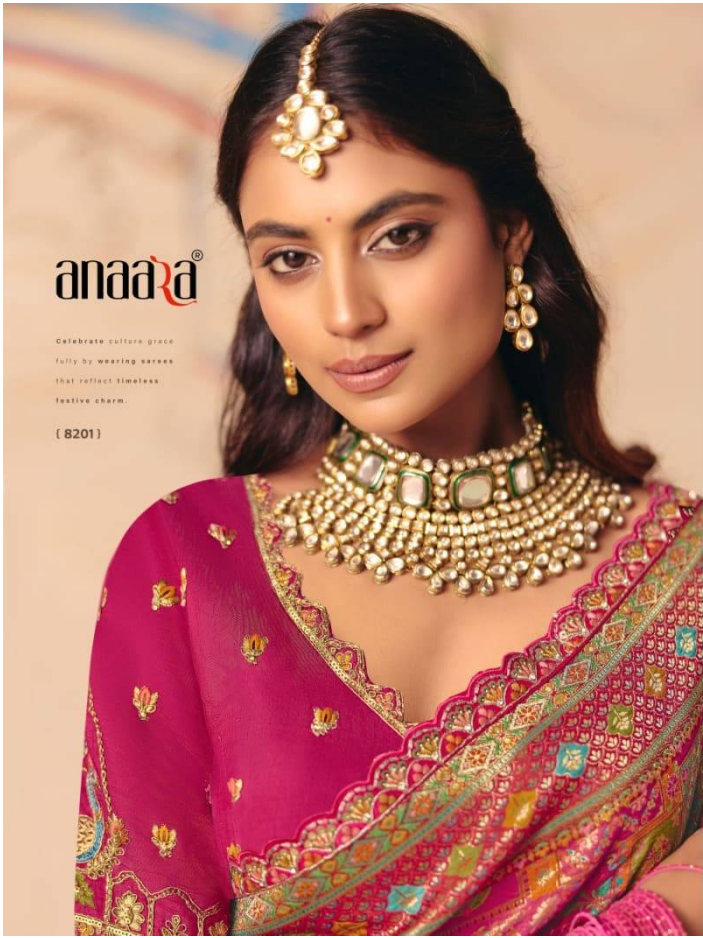

anaara®

Festive sarees speak elegance with style.

anaara®

Elegance blooms beautifully in every festive saree collection.

anaara®

Draped elegance, celebrate every festive moment.

(8203)

anaara®

Tradition woven beautifully in festive silk.

(8204)

anaara®

Festive elegance begins with perfect drapes.

anaara®

Festive sarees glow with elegance, capturing time less celebrations.

(8206)

anaara®