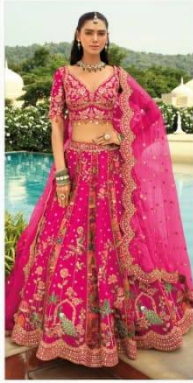

E-33

anaara®

FROM THE HOUSE OF

|| **Tattva** ||

READY TO WEAR LEHENGA
STITCH BLOUSE - STITCH LEHNGA