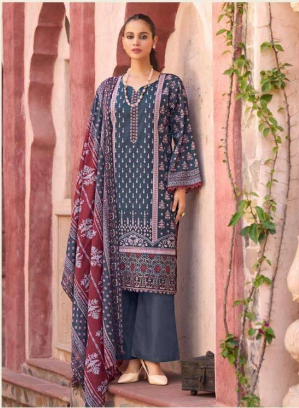

Bin Saeed
LAWN COLLECTION-19

The advertisement features two models standing in a courtyard with stone arches and columns. The model on the left wears a purple lawn suit with intricate white embroidery and a matching purple shawl. The model on the right wears a brown lawn suit with white embroidery and a green shawl with a white border. The background is a rustic stone building with a small statue and a flowering plant.

1903

1902

S
Bin Saeed
LAWN COLLECTION

1905

1906

1903

1901

1902

1905

1906

1903

1904

1907

1908

Bin Saeed
LAWN COLLECTION-19

1901