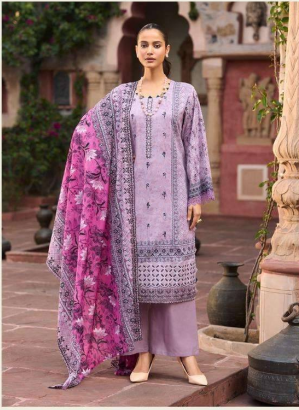

Bin Saeed
LAWN COLLECTION-19

The advertisement features two models standing in a courtyard with stone arches and columns. The model on the left wears a purple lawn suit with intricate white embroidery and a matching purple shawl. The model on the right wears a brown lawn suit with white embroidery and a green shawl with a white border. The background is a rustic stone building with a small statue and a flowering plant.

1903

1902

S
Bin Saeed
LAWN COLLECTION

1905

1906

1903

1901

1902

1905

1906

1903

1904

1907

1908

Bin Saeed
LAWN COLLECTION-19

1901