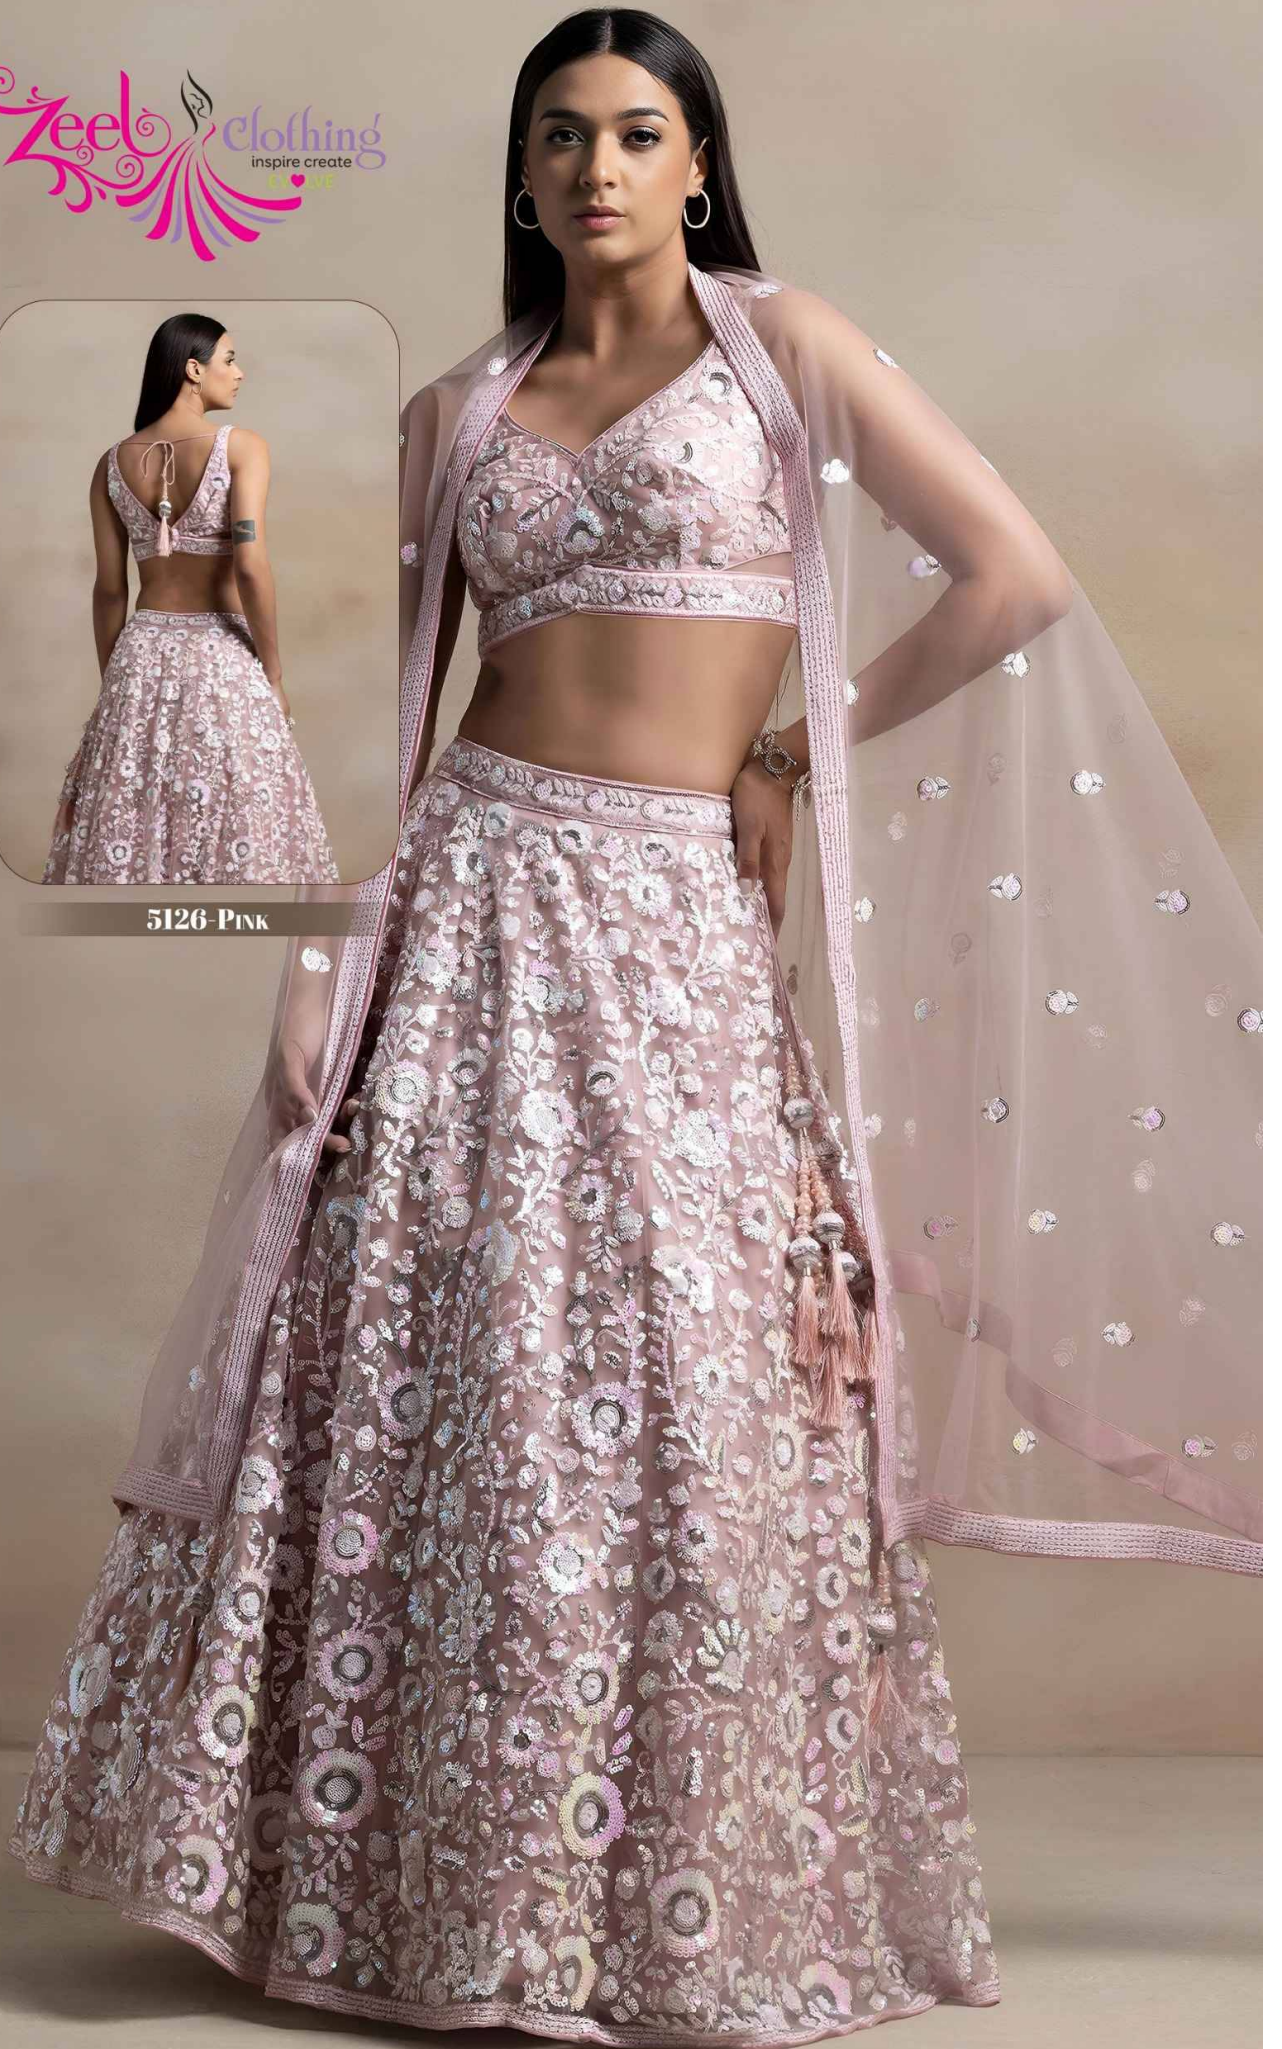

VOL-35

Zeel Clothing
inspire create
LOVE

5126-BLUE

5126-BLUE

5126-LAVENDER

5126-PINK

5126-YELLOW

Zeelo clothing
inspire create
EVOLVE

VOL-35

Zeel Clothing
inspire create
LOVE

5126-LAVENDER

Zeel Clothing
inspire create
LIVE

5126-PINK

VOL-35

Zeel clothing
inspire create
EVOLVE

VOL-35 by ZEEL CLOTHING

SKU/CODE	MAIN COLOR	BLOUSE FABRIC	LEHENGA FABRIC	DUPATTA FABRIC	BLOUSE SIZE (UNSTITCHED)	LEHENGA SIZE (SEMI-STITCHED)	WORK TYPE	PRICE (EXCLUDING GST AND SHIPPING)
5126-Blue	BLUE	SOFT NET	SOFT NET	SOFT NET	BLOUSE UP TO 42 (UNSTITCHED)	LEHENGA WAIST AND LENGTH UP TO 42	Thread and Multiple Sequins Embroidery Work	3000/- (FLAT)
5126-Lavender	LAVENDER	SOFT NET	SOFT NET	SOFT NET	BLOUSE UP TO 42 (UNSTITCHED)	LEHENGA WAIST AND LENGTH UP TO 42	Thread and Multiple Sequins Embroidery Work	3000/- (FLAT)
5126-Pink	PINK	SOFT NET	SOFT NET	SOFT NET	BLOUSE UP TO 42 (UNSTITCHED)	LEHENGA WAIST AND LENGTH UP TO 42	Thread and Multiple Sequins Embroidery Work	3000/- (FLAT)
5126-Yellow	YELLOW	SOFT NET	SOFT NET	SOFT NET	BLOUSE UP TO 42 (UNSTITCHED)	LEHENGA WAIST AND LENGTH UP TO 42	Thread and Multiple Sequins Embroidery Work	3000/- (FLAT)