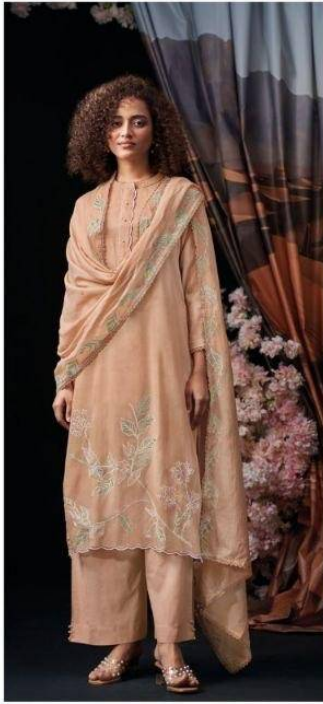

S4679-A

Ganga®
Givra
S4679- A/B/C/D