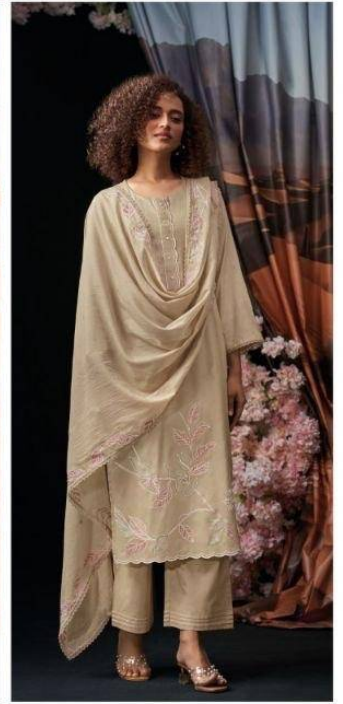

S4679-D

Ganga®
Givra
S4679- A/B/C/D