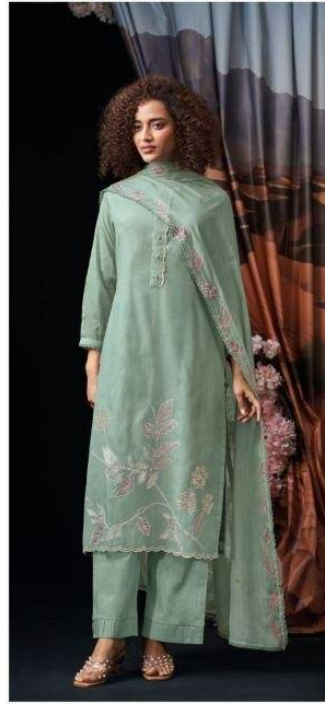

S4679-C

Ganga®
Givra
S4679- A/B/C/D